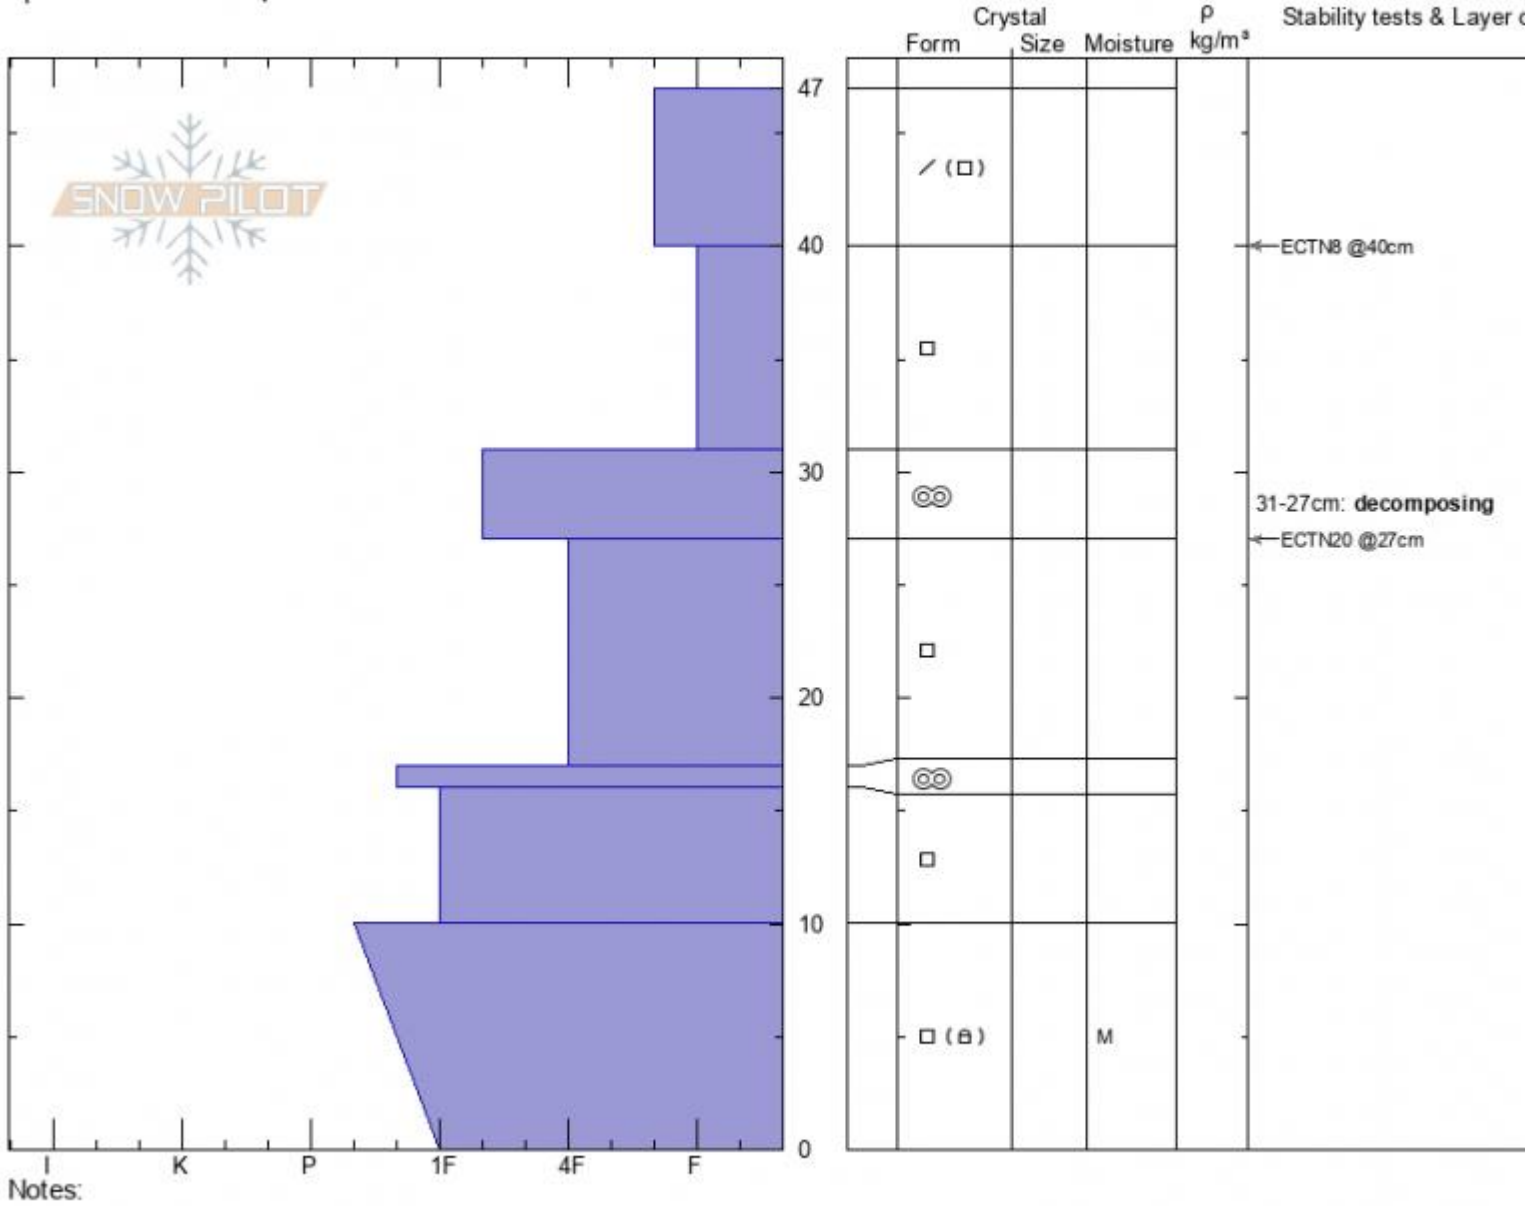

Blackmore East Ridge
Gallatin Range-N
MT
 Elevation: **9979 ft**
 Aspect: **90°**
 Specifics: **We skied slope**

Gabrielle Antonioli
12/21/2020 - 2:00pm
 Co-ord: **45.44516N, -111.00211W**
 Slope Angle: **15°**
 Wind Loading: **previous**

Stability: **Fair**
 Air Temperature:
 Sky Cover: **OVC**
 Precipitation: **NO**
 Wind: **W Moderate**

HS: **47** Layer Notes:
 PF: **30** 31-27cm: **decomposing**
 PS: **10** 27-17cm: **Problematic layer**

Advisory Region
 Northern Gallatin
 Longitude
 -111.00W
 Latitude
 45.44N
 Northern Gallatin, 2020-12-21