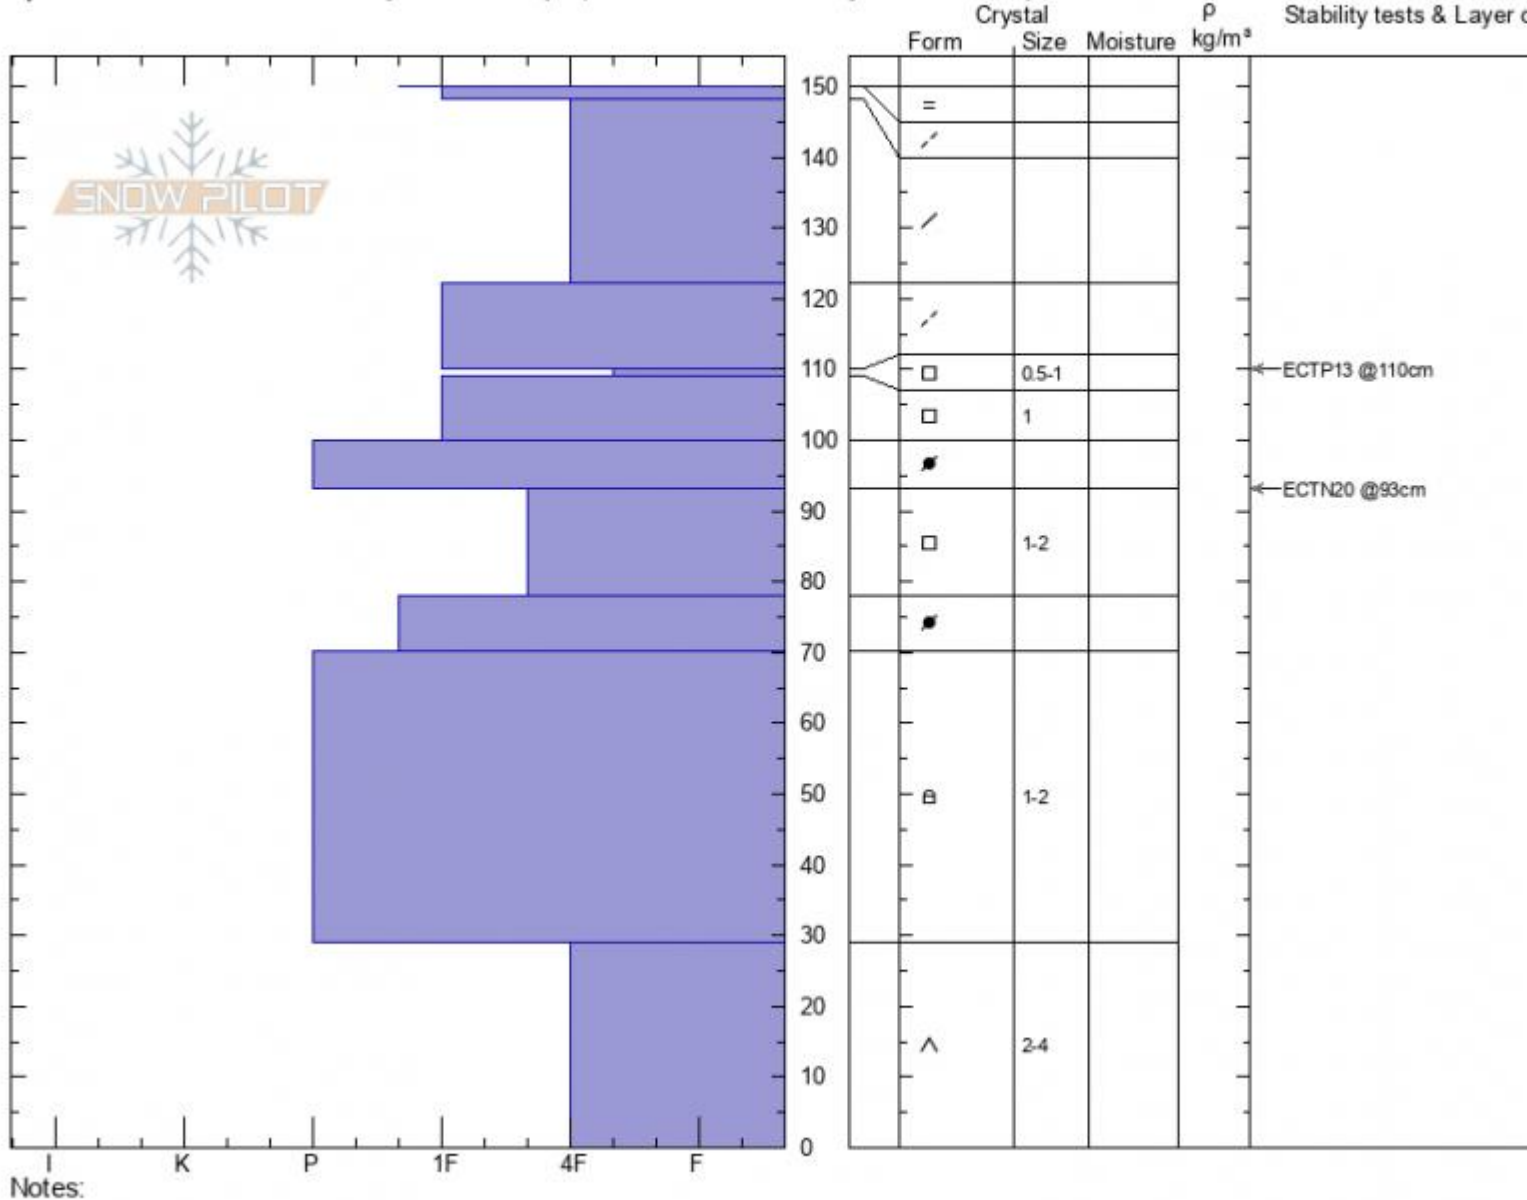

Taylor Fork/Sunlight
 Madison Range-S
 MT
 Elevation: 9404 ft
 Aspect: 90°

Alex Marienthal
 12/21/2020 - 11:30am
 Co-ord: 44.96688N, -111.30989W
 Slope Angle: 30°
 Wind Loading: **yes**

Stability: **Poor**
 Air Temperature:
 Sky Cover:
 Precipitation: **S-1**
 Wind: **SW Moderate**

HS: 150 Layer Notes:
 110-109cm: Problematic layer

Specifics: Recent avalanche activity on similar slopes; Recent avalanche activity on different slopes

Advisory Region
 Southern Madison
 Longitude
 -111.27W
 Latitude
 45.06N
 Southern Madison, 2020-12-21