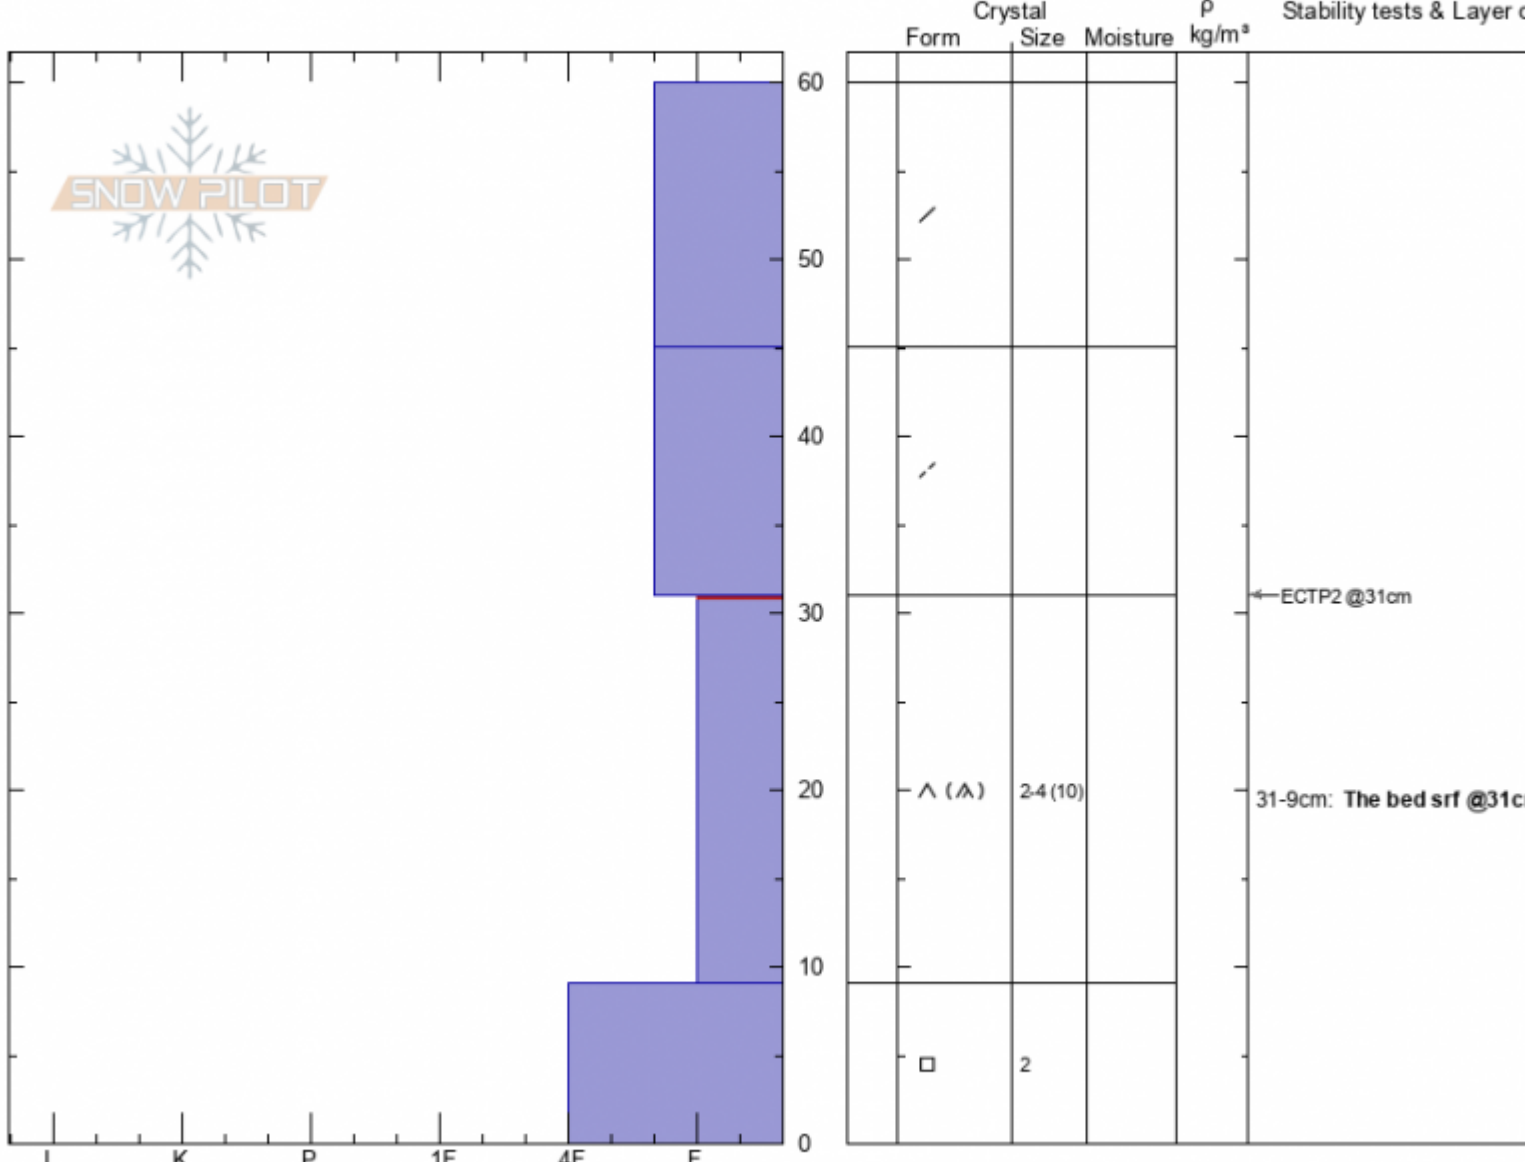

Ski Hill North
 Lionhead Range
 MT
 Elevation: 8121 ft
 Aspect: 60°

Doug Chabot-Admin
 12/20/2020 - 12:30pm
 Co-ord: 44.70338N, -111.29811W
 Slope Angle: 24°
 Wind Loading: no

Stability: **Poor**
 Air Temperature: -7°C
 Sky Cover: **OVC**
 Precipitation: **S-1**
 Wind: **SW Moderate**

HS: 60
 Layer Notes:
 31-9cm: The bed srf @31cm
 31-9cm: Problematic layer

Specifics: Pit is adjacent to avalanche: other; Collapsing, widespread; Cracking; Recent avalanche activity on similar slopes; Instability rapidly ri

Notes: This pit was triggered with a whumpf about 30' away. Size was R1, D2 and was 200' wide and 3-400' slope distance. Steepest part of bed srf

Advisory Region
 Lionhead Range
 Longitude
 -111.29W
 Latitude
 44.70N

Avalanche Details: [Two skier triggered slides at Lionhead](#)
 Lionhead Range, 2020-12-20