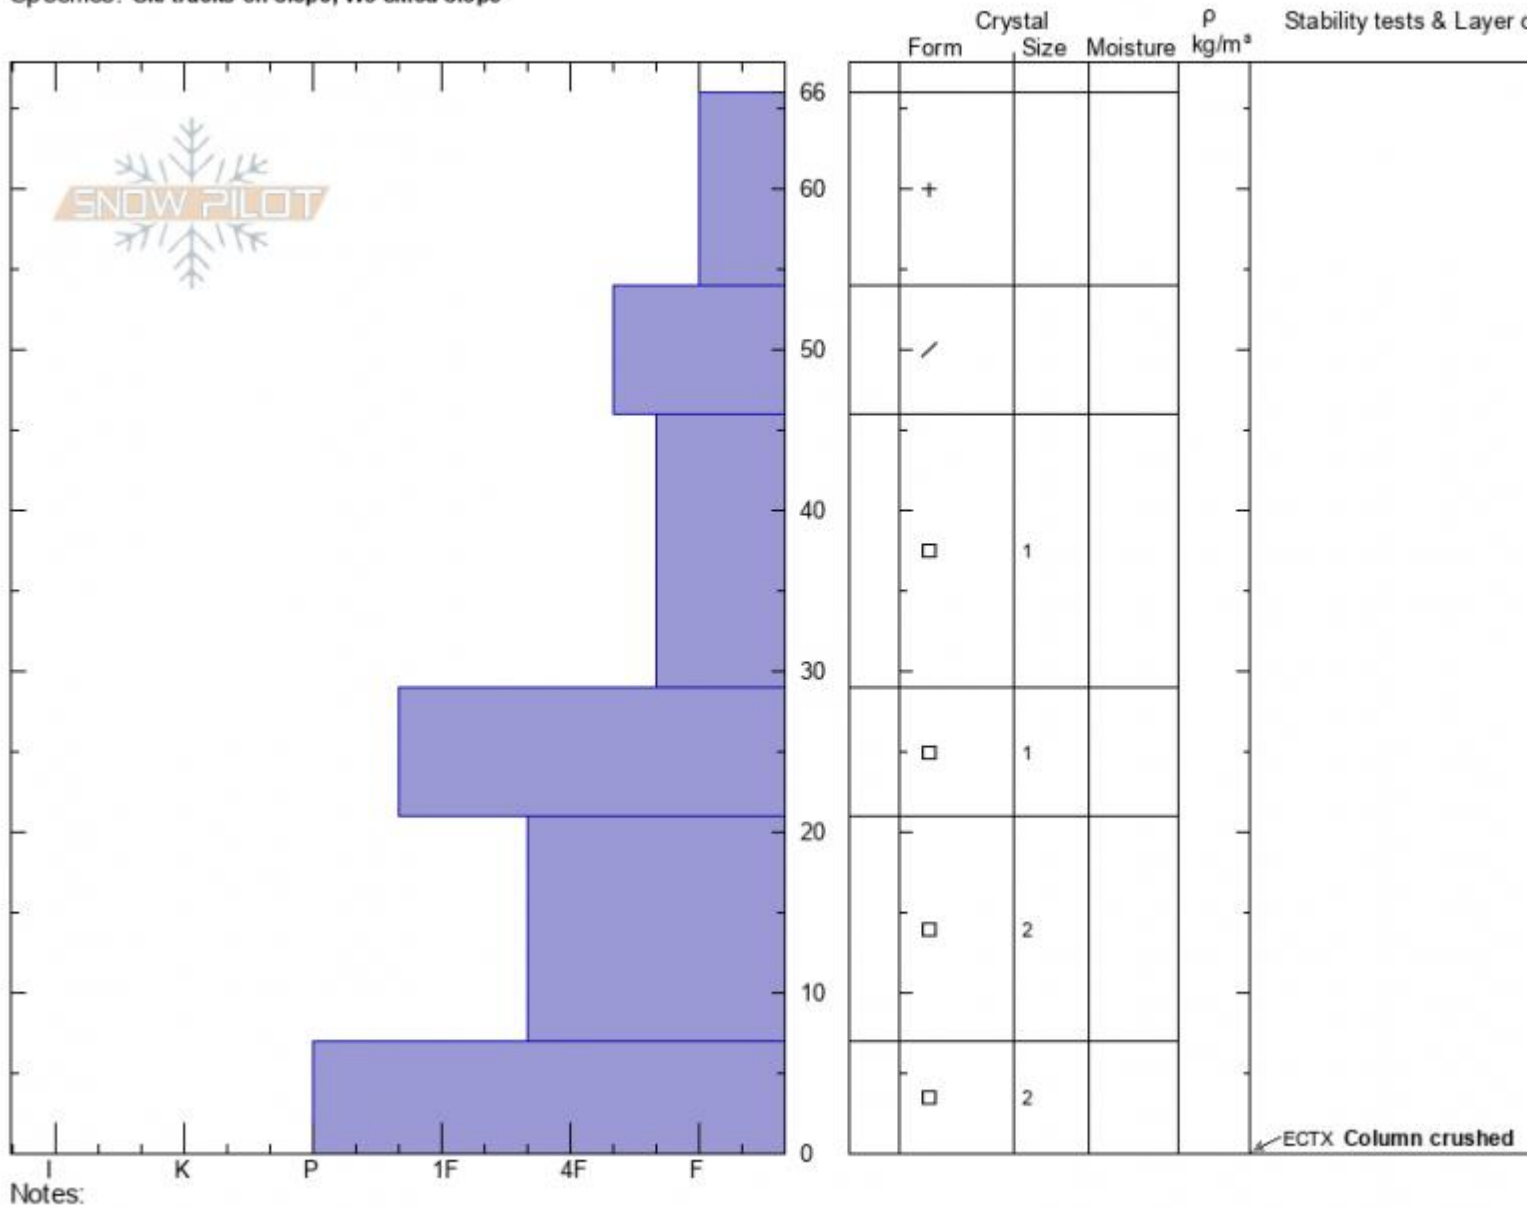

The Ramp
Bridger Range
MT
 Elevation: **8000 ft**
 Aspect: **45°**
 Specifics: **Ski tracks on slope; We skied slope**

Ian Hoyer
12/15/2020 - 11:15am
 Co-ord: **45.82954N, -110.93067W**
 Slope Angle: **35°**
 Wind Loading: **no**

Stability: **Good**
 Air Temperature: **17°F**
 Sky Cover: **FEW**
 Precipitation: **NO**
 Wind: **S Light Breeze**

HS: **66** Layer Notes:
 PF: **60** 21-7cm: **Problematic layer**
 PS: **40**

Advisory Region
 Bridger Range
 Longitude
 -110.93W
 Latitude
 45.83N

Forecast link: [GNFAC Avalanche Forecast for Wed Dec 16, 2020](#)
 Bridger Range, 2020-12-15