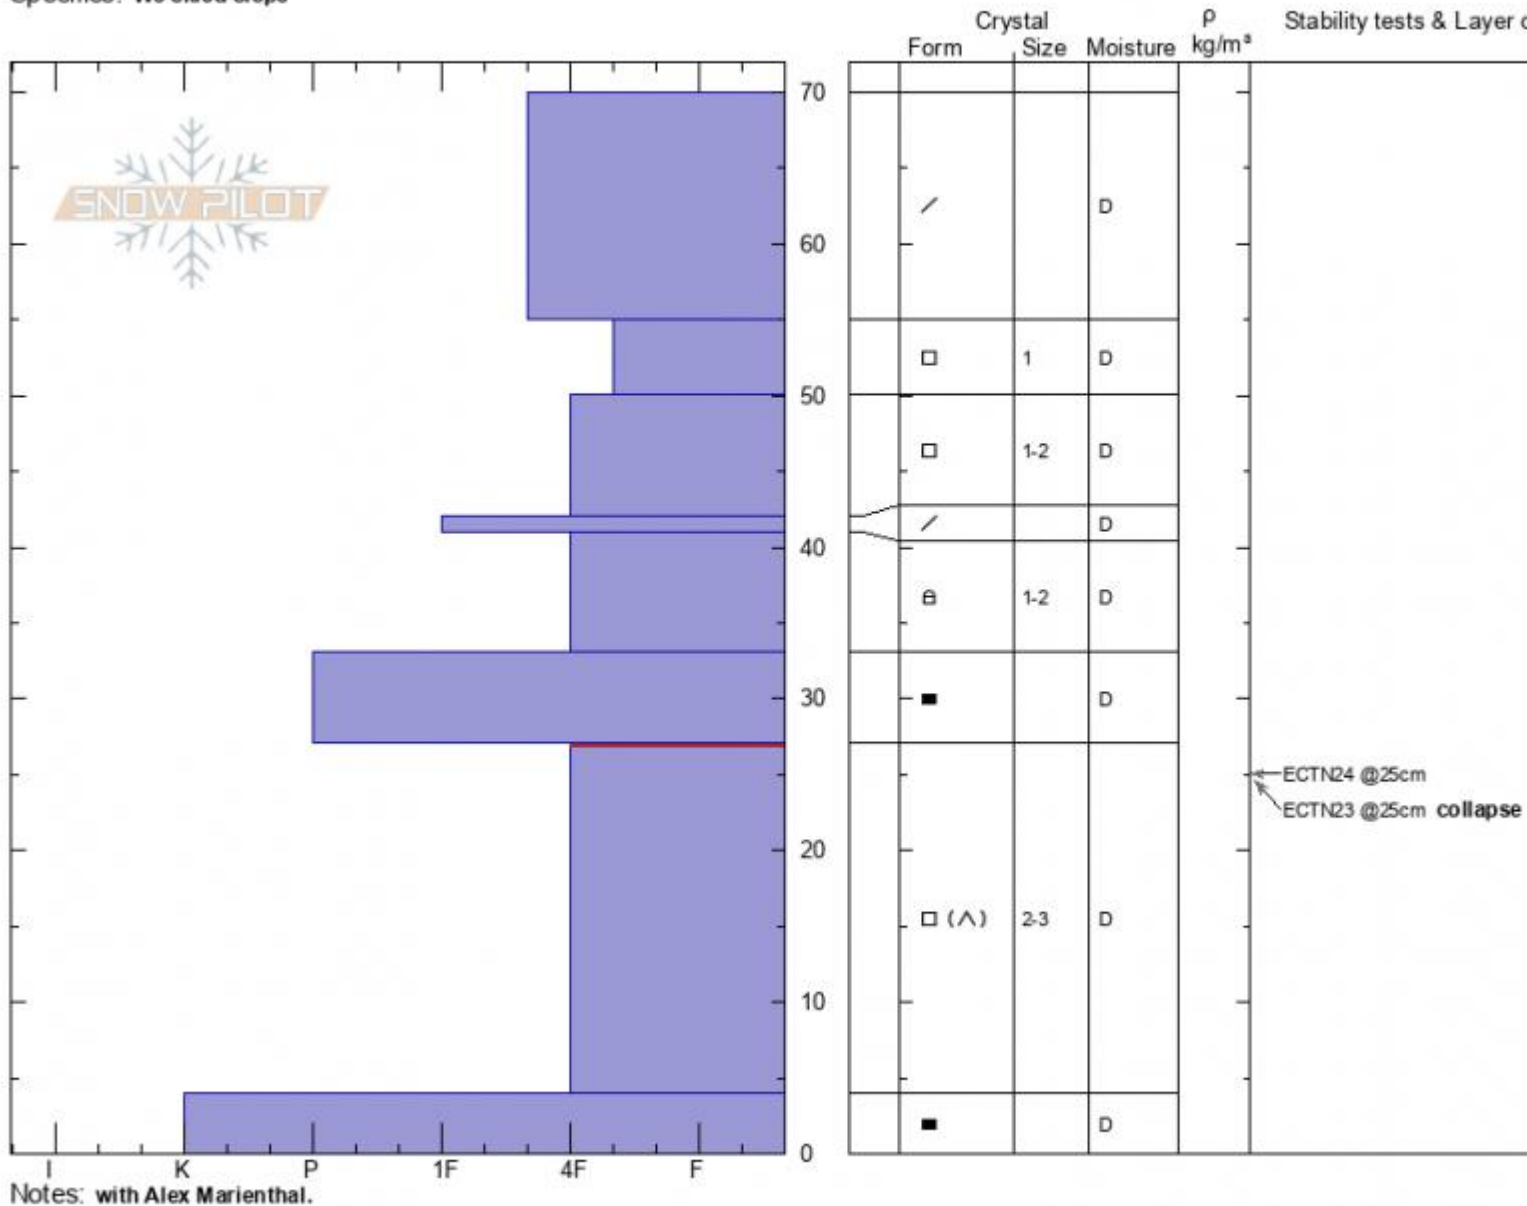

**Saddle Peak**  
**Bridger Range**  
**MT**  
 Elevation: **8900 ft**  
 Aspect: **NE**  
 Specifics: **We skied slope**

**Zach Keskinen**  
**12/09/2020 - 11:00am**  
 Co-ord: **45.79338N, -110.93477W**  
 Slope Angle: **27°**  
 Wind Loading:

Stability:  
 Air Temperature:  
 Sky Cover: **SCT**  
 Precipitation: **NO**  
 Wind: **Calm**

HS: **70**    Layer Notes:  
 27-4cm: **Problematic layer**

Advisory Region  
 Bridger Range  
 Longitude  
 -110.94W  
 Latitude  
 45.79N  
 Bridger Range, 2020-12-09