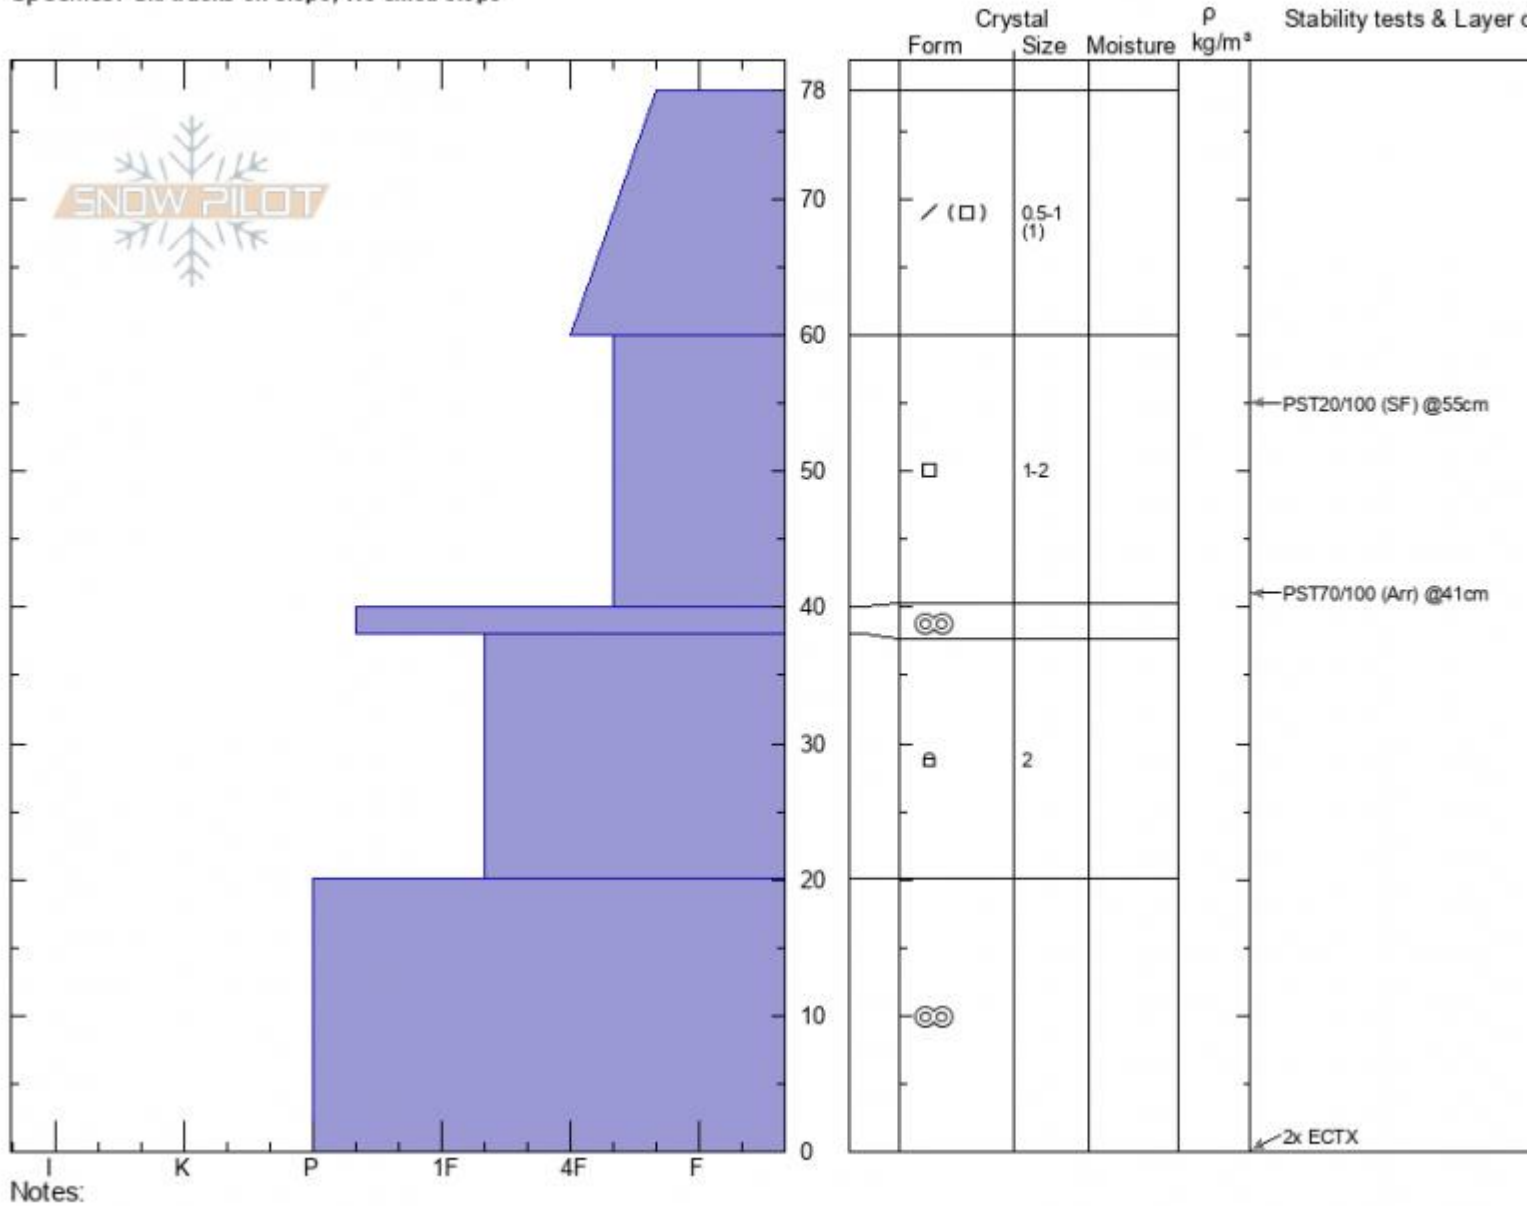

Ramp Low
 Bridger Range
 MT
 Elevation: 7950 ft
 Aspect: 50°
 Specifics: Ski tracks on slope; We skied slope

Alex Marienthal
 12/08/2020 - 9:15am
 Co-ord: 45.82924N, -110.93004W
 Slope Angle: 21°
 Wind Loading: no

Stability: **Good**
 Air Temperature:
 Sky Cover: **BKN**
 Precipitation: **NO**
 Wind: **Calm**

HS: 78
 PF: 65
 PS: 25
 Layer Notes:
 60-40cm: Problematic layer

Advisory Region
 Bridger Range
 Longitude
 -110.93W
 Latitude
 45.83N
 Bridger Range, 2020-12-08