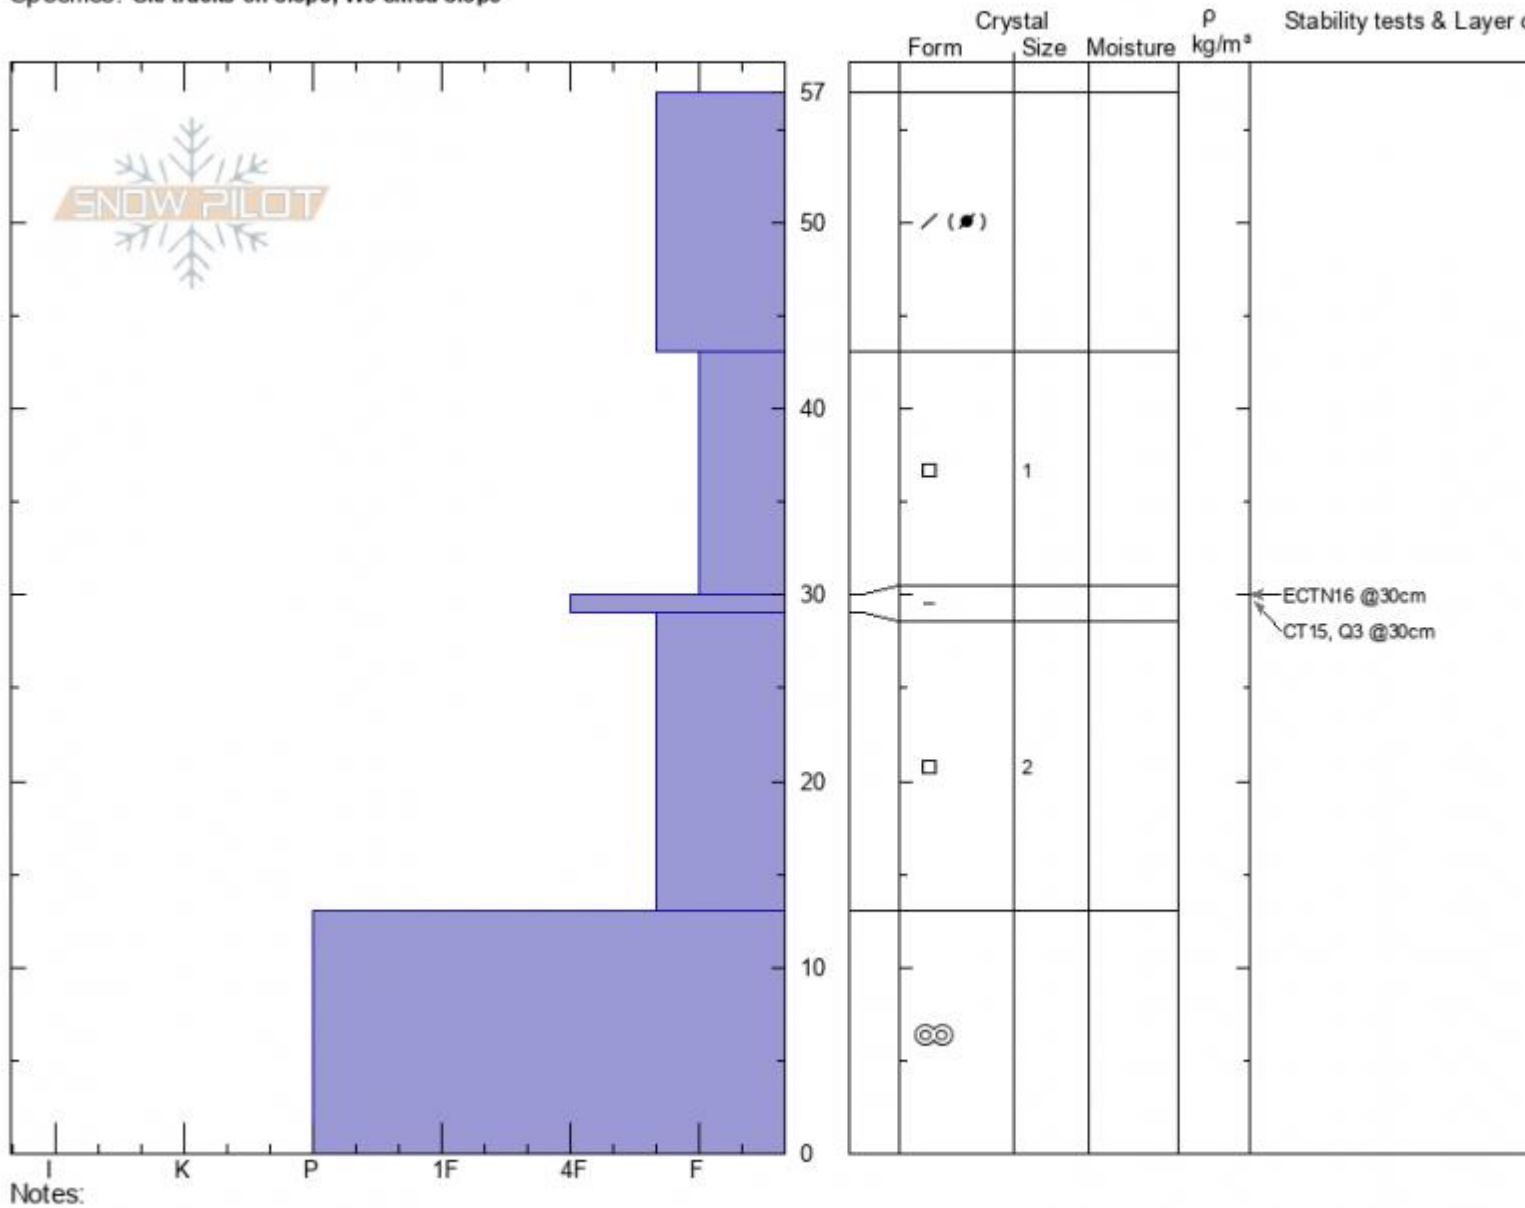

Ramp
 Bridger Range
 MT
 Elevation: 7887 ft
 Aspect: 110°
 Specifics: Ski tracks on slope; We skied slope

Spencer Jonas
 12/03/2020 - 1:30pm
 Co-ord: 45.82976N, -110.92911W
 Slope Angle: 25°
 Wind Loading: no

Stability:
 Air Temperature:
 Sky Cover: CLR
 Precipitation: NO
 Wind: N Light Breeze

HS: 57
 PF: 40
 PS: 15
 Layer Notes:

Advisory Region
 Bridger Range
 Longitude
 -110.93W
 Latitude
 45.83N

Forecast link: [GNFAC Avalanche Forecast for Fri Dec 4, 2020](#)
 Bridger Range, 2020-12-03