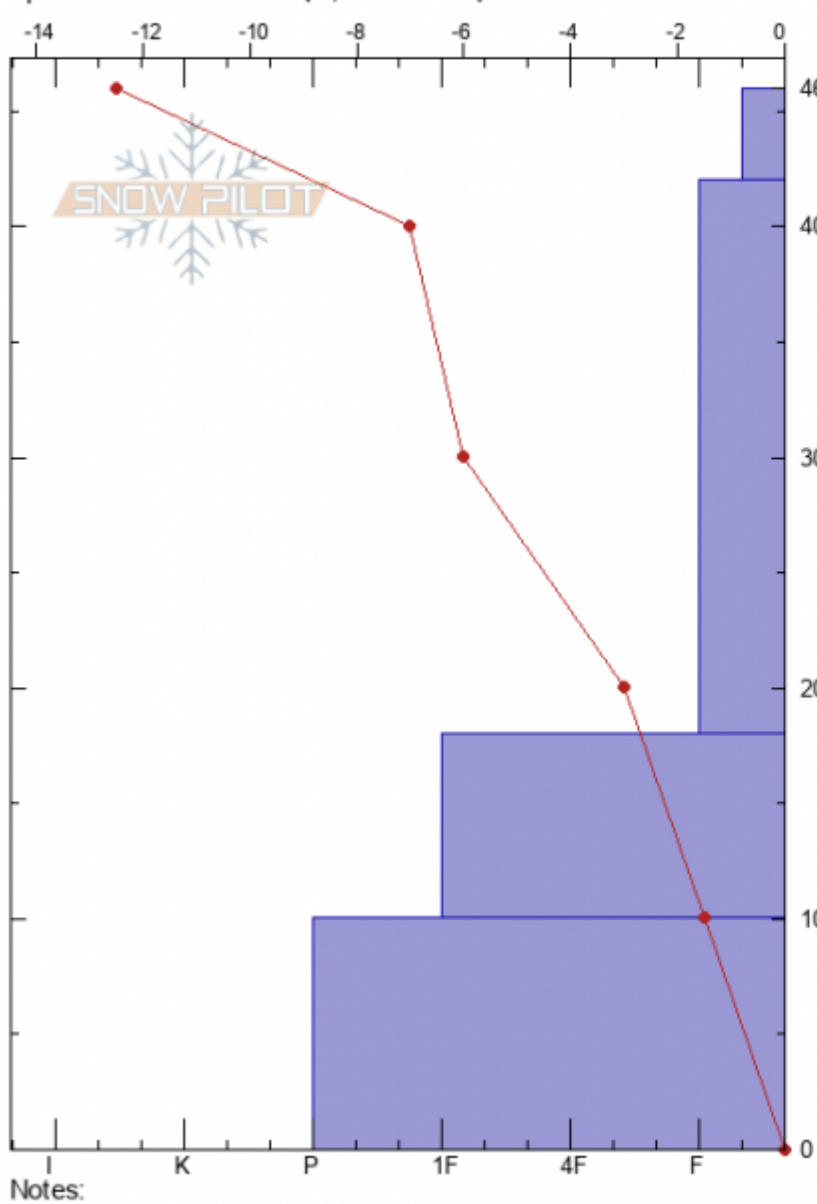

Tyler's Slope  
 Madison Range-N  
 MT  
 Elevation: 9059 ft  
 Aspect: 280°  
 Specifics: Ski tracks on slope; We skied slope

Doug Chabot-Admin  
 12/02/2020 - 11:00am  
 Co-ord: 45.33220N, -111.37309W  
 Slope Angle: 15°  
 Wind Loading:

Stability: **Good**  
 Air Temperature: **-5°C**  
 Sky Cover: **CLR**  
 Precipitation: **NO**  
 Wind: **Calm**

HS: 46 Layer Notes:

Form	Crystal Size	Moisture	ρ kg/m³	Stability tests & Layer
V	5			
/(V)	1-2	D		
□	2			
□ (^)	2	D		
⊗		D		

Notes:  
 Advisory Region  
 Northern Madison  
 Longitude  
 -111.39W  
 Latitude  
 45.34N  
 Northern Madison, 2020-12-02