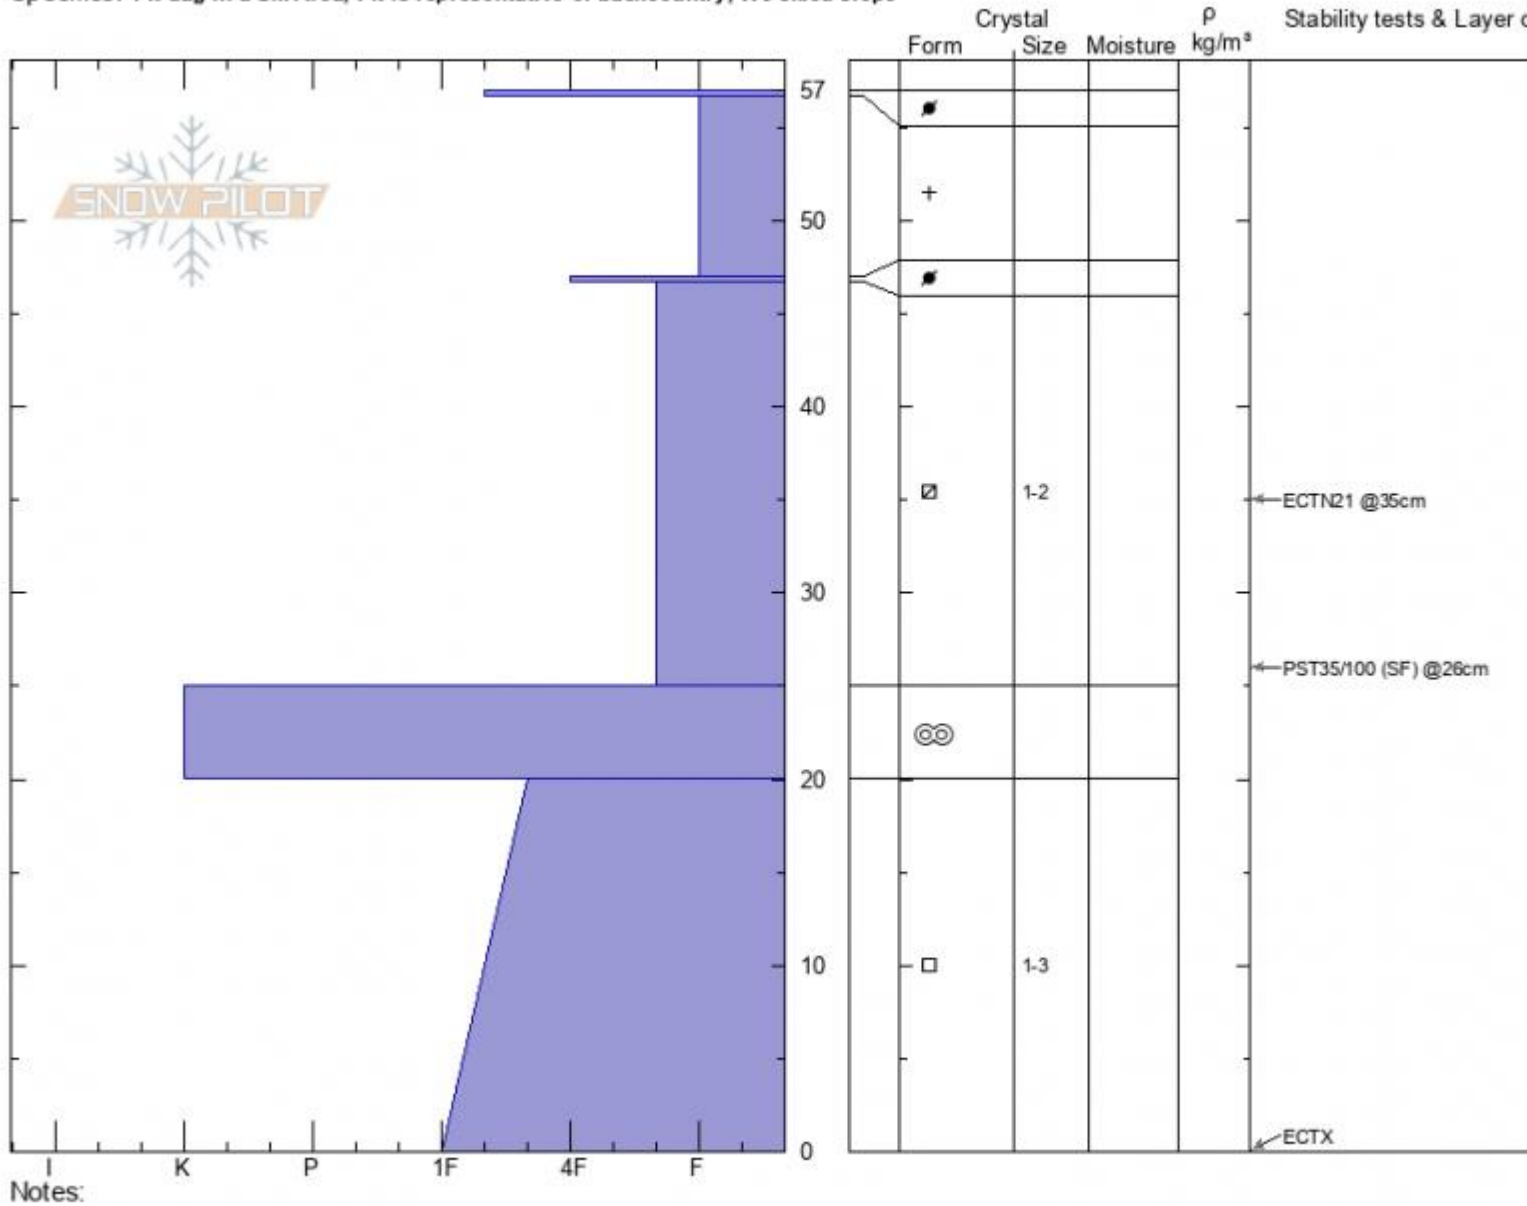

Lift 9 Moonshine/Phazr  
 Bridger Range  
 MT  
 Elevation: 7851 ft  
 Aspect: 80°  
 Specifics: Pit dug in a Ski Area; Pit is representative of backcountry; We skied slope

Alex Marienthal  
 11/29/2020 - 11:05am  
 Co-ord: 45.80220N, -110.92772W  
 Slope Angle: 22°  
 Wind Loading: previous

Stability: **Good**  
 Air Temperature:  
 Sky Cover: **CLR**  
 Precipitation: **NO**  
 Wind: **Calm**

HS: 57  
 Layer Notes:  
 46.7-25cm: Problematic layer

Advisory Region  
 Bridger Range  
 Longitude  
 -110.92W  
 Latitude  
 45.82N  
 Bridger Range, 2020-11-29