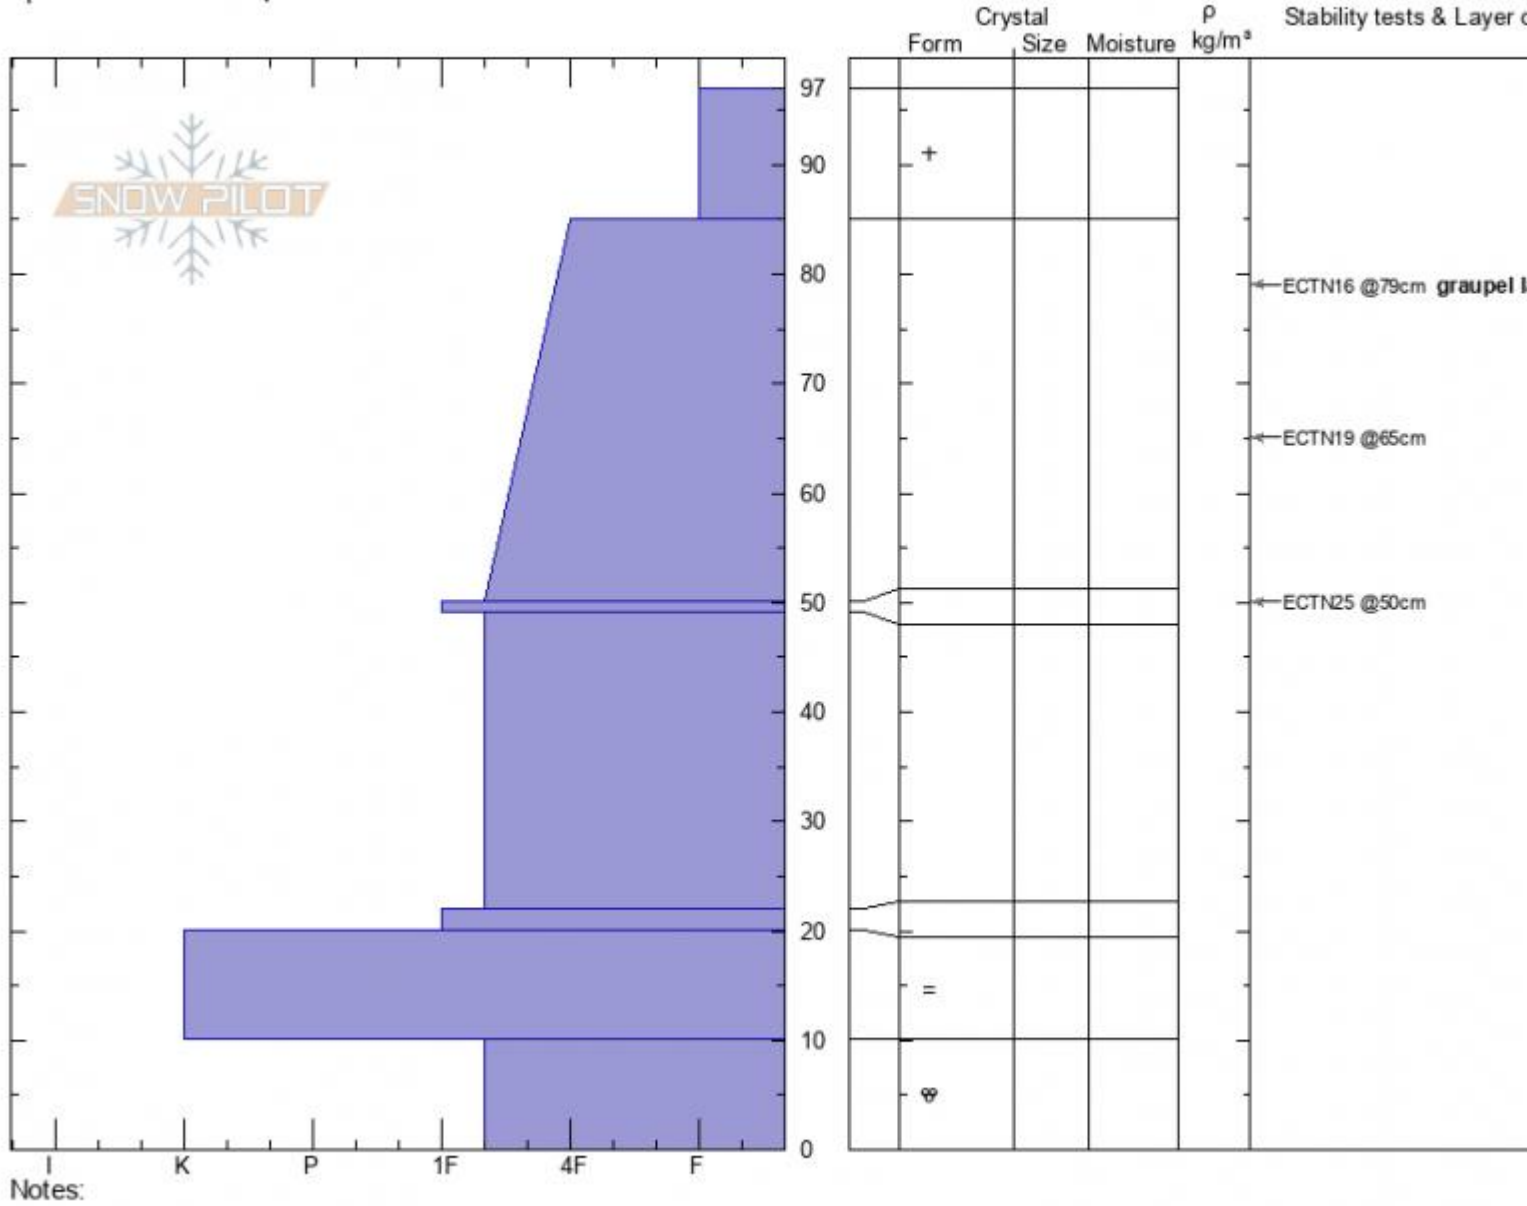

east Mt. Republic
Absaroka Range
MT
 Elevation: **9398 ft**
 Aspect: **56°**
 Specifics: **We skied slope**

Beau Fredlund
10/23/2020 - 10:45am
 Co-ord: **45.00521N, -109.94418E**
 Slope Angle: **27°**
 Wind Loading:

Stability:
 Air Temperature:
 Sky Cover: **BKN**
 Precipitation:
 Wind: **SW**

HS: **97** Layer Notes:
 85-50cm: **Problematic layer**

Advisory Region
 Cooke City
 Longitude
 -109.96W
 Latitude
 45.00N

Forecast link: [GNFAC Avalanche Forecast for Mon Nov 9, 2020](#)
 Cooke City, 2020-11-07