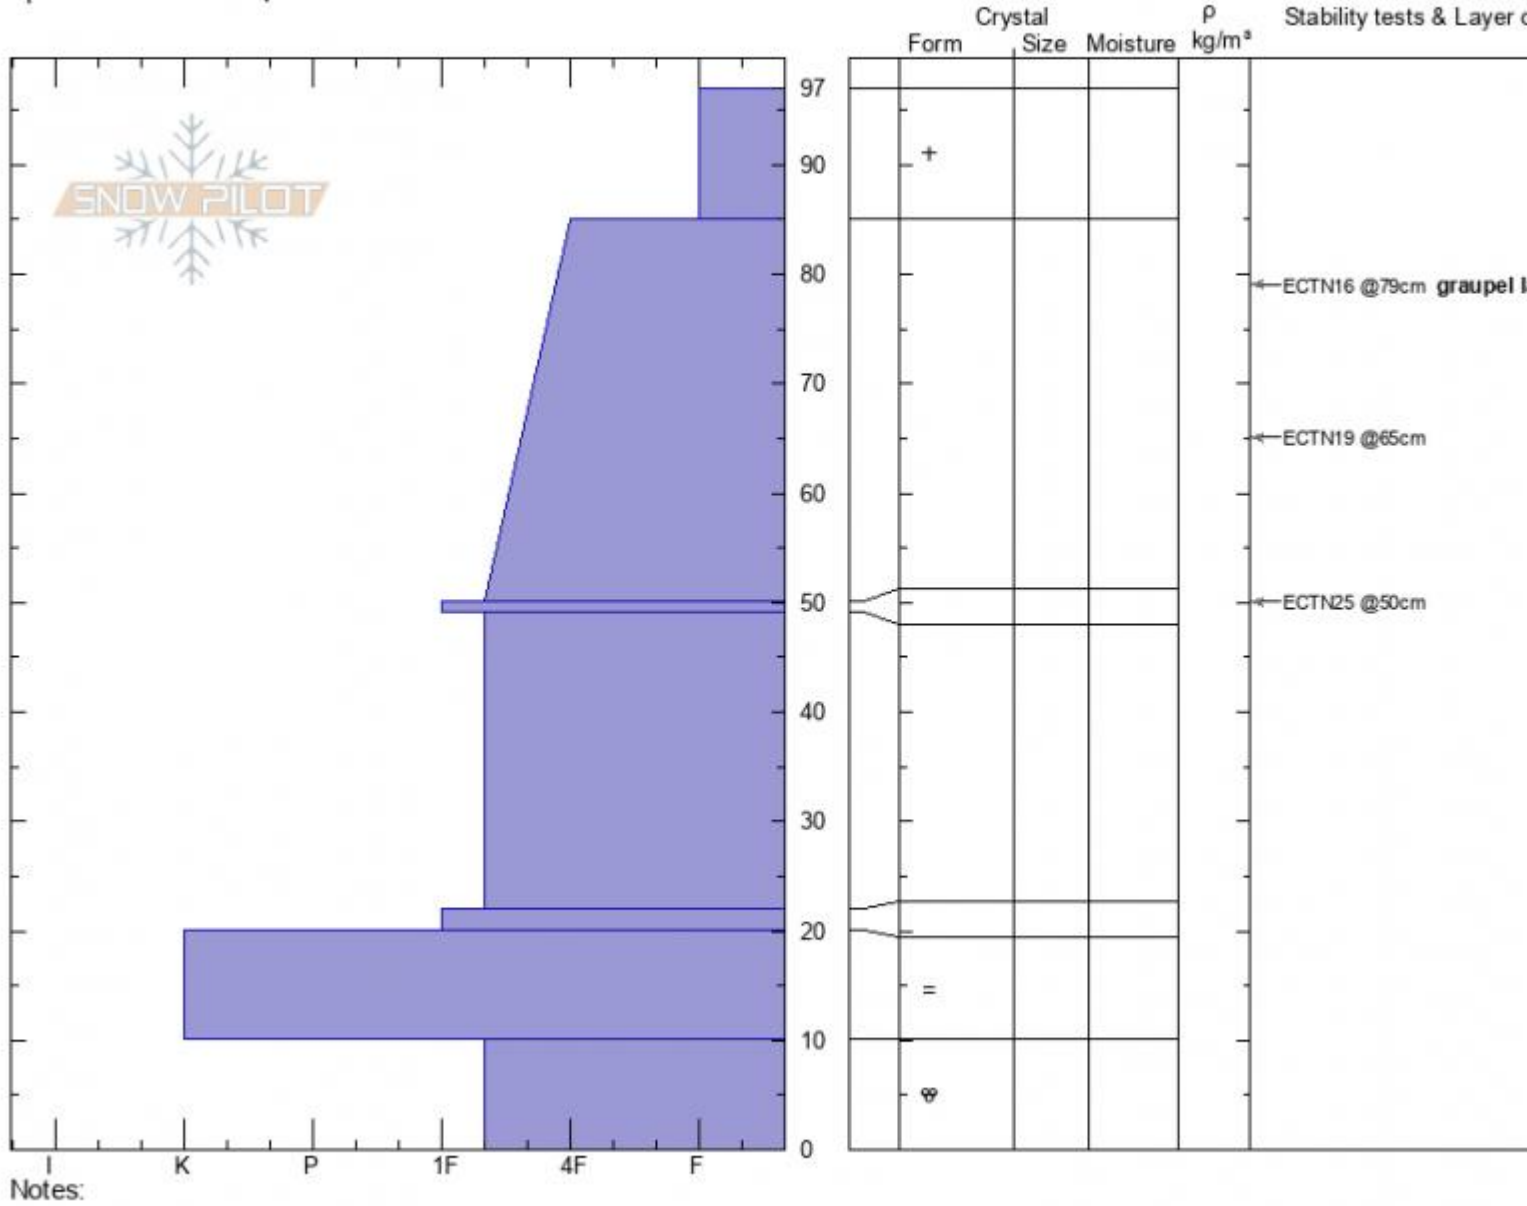

east Mt. Republic
Absaroka Range
MT
 Elevation: **9398 ft**
 Aspect: **56°**
 Specifics: **We skied slope**

Beau Fredlund
10/23/2020 - 10:45am
 Co-ord: **45.00521N, -109.94418E**
 Slope Angle: **27°**
 Wind Loading:

Stability:
 Air Temperature:
 Sky Cover: **BKN**
 Precipitation:
 Wind: **SW**

HS: 97 Layer Notes:
 85-50cm: **Problematic layer**

Advisory Region
 Cooke City
 Longitude
 -109.96W
 Latitude
 45.00N

Forecast link: [GNFAC Avalanche Forecast for Mon Nov 9, 2020](#)
 Cooke City, 2020-11-07