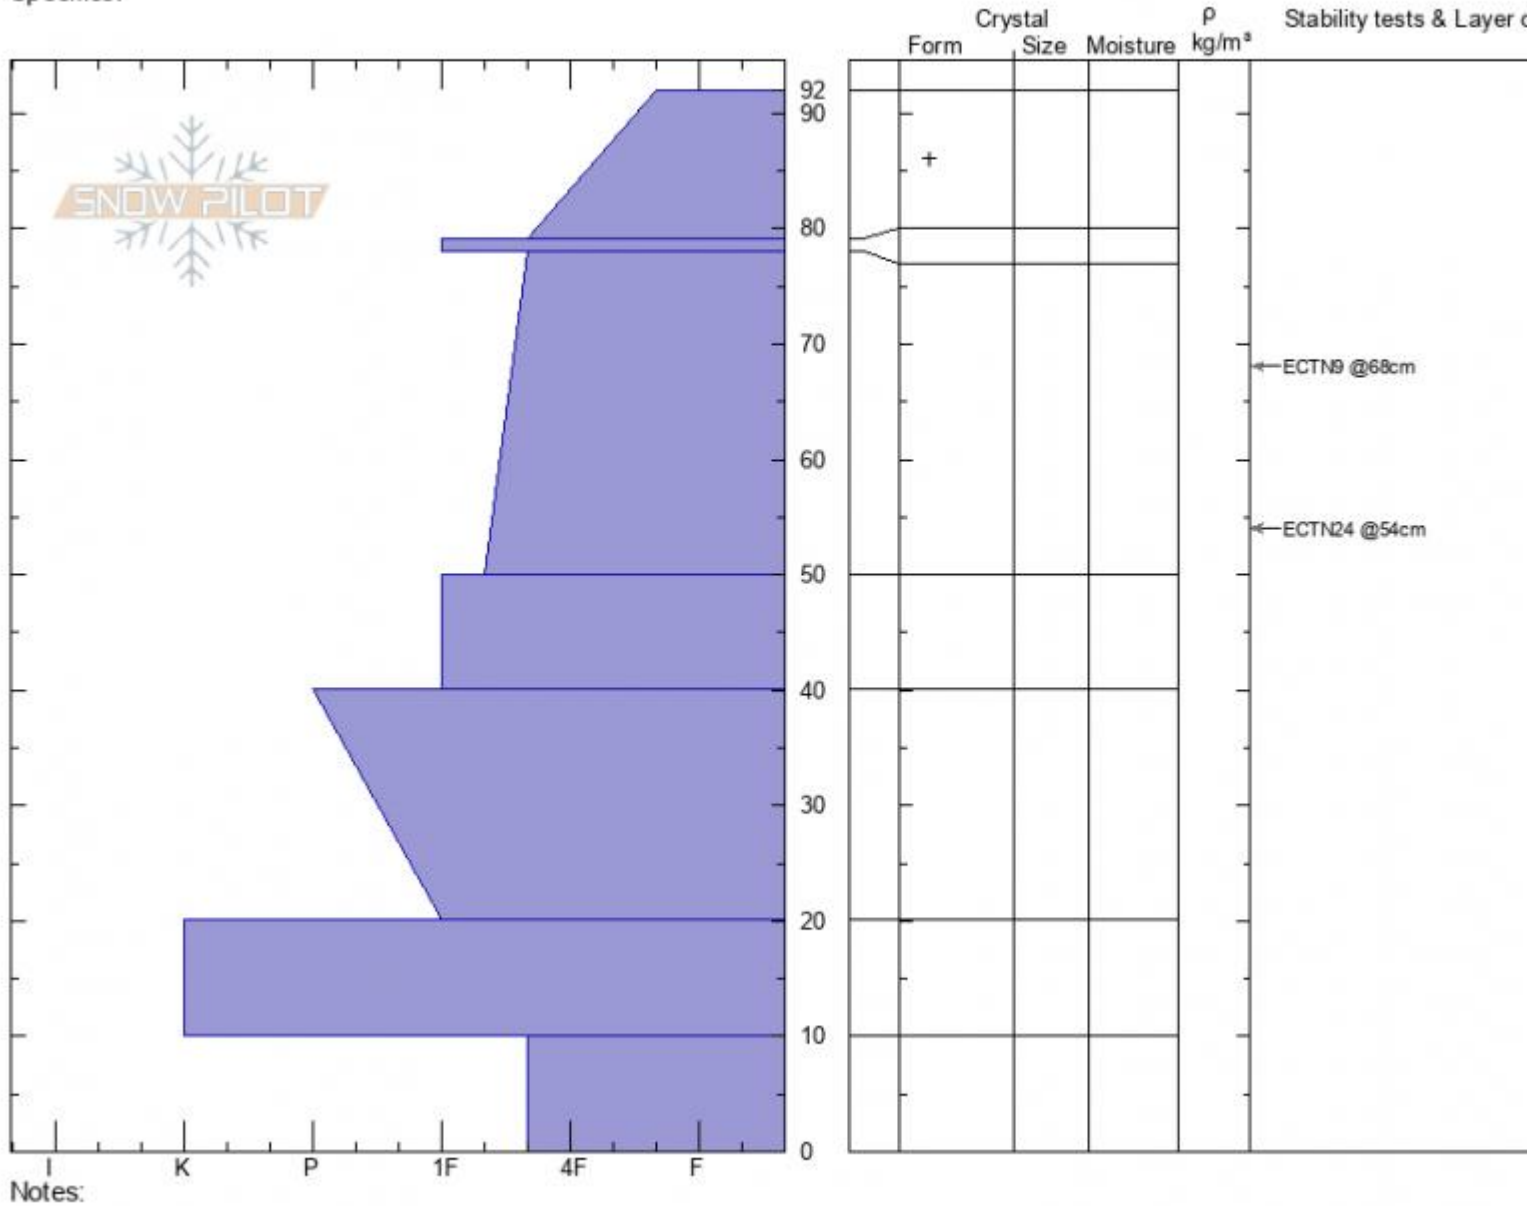

SE Mt. Henderson  
 Beartooths  
 MT  
 Elevation: 8975 ft  
 Aspect: 64°  
 Specifics:

Beau Fredlund  
 10/20/2020 - 10:00am  
 Co-ord: 45.04422N, -109.91757E  
 Slope Angle: 28°  
 Wind Loading:

Stability:  
 Air Temperature:  
 Sky Cover:  
 Precipitation: **NO**  
 Wind:

HS: 92    Layer Notes:  
 78-50cm: **Problematic layer**

Advisory Region  
 Cooke City  
 Longitude  
 -109.95W  
 Latitude  
 45.06N  
 Cooke City, 2020-11-07