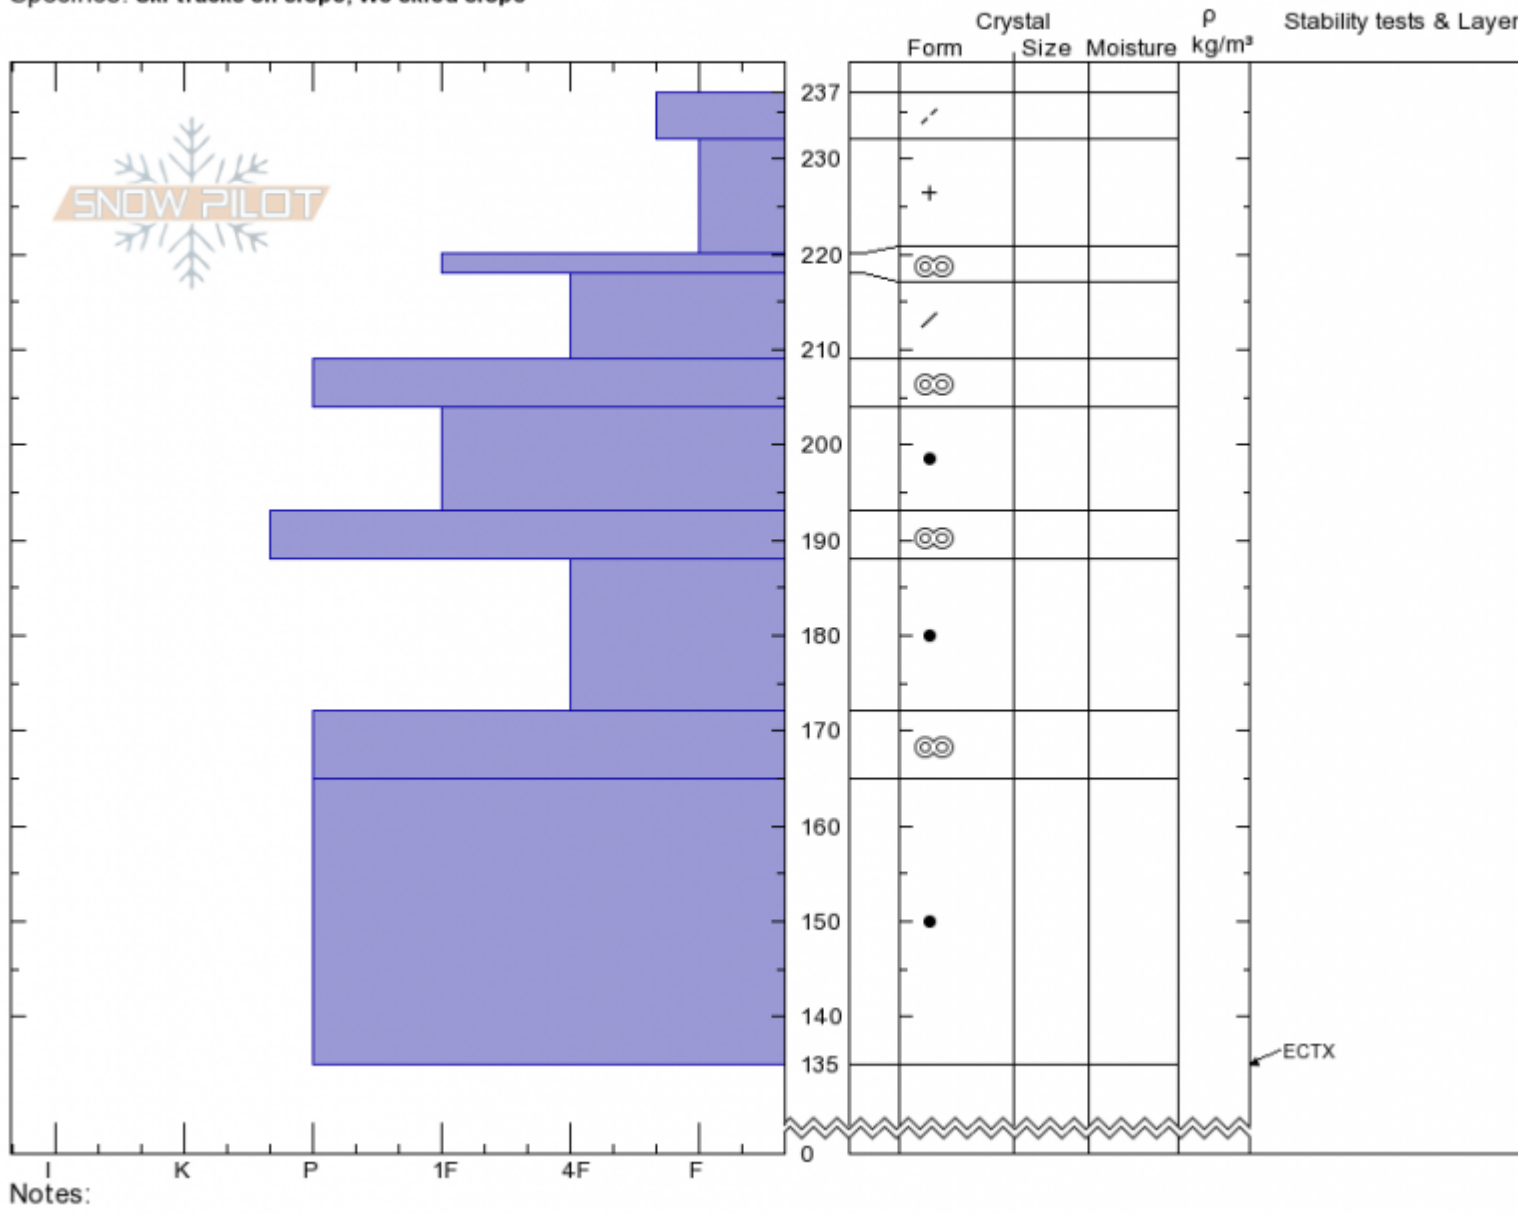

Beehive Low
Madison Range-N
MT
 Elevation: **8681 ft**
 Aspect: **250°**
 Specifics: **Ski tracks on slope; We skied slope**

Doug Chabot-Admin
04/03/2020 - 10:10am
 Co-ord: **45.32324N, -111.38493W**
 Slope Angle: **22°**
 Wind Loading:

Stability: **Very Good**
 Air Temperature: **-9°C**
 Sky Cover: **CLR**
 Precipitation: **NO**
 Wind:

HS:237 Layer Notes:

Notes:
 Advisory Region
 Northern Madison
 Longitude
 -111.39W
 Latitude
 45.34N
 Northern Madison, 2020-04-03