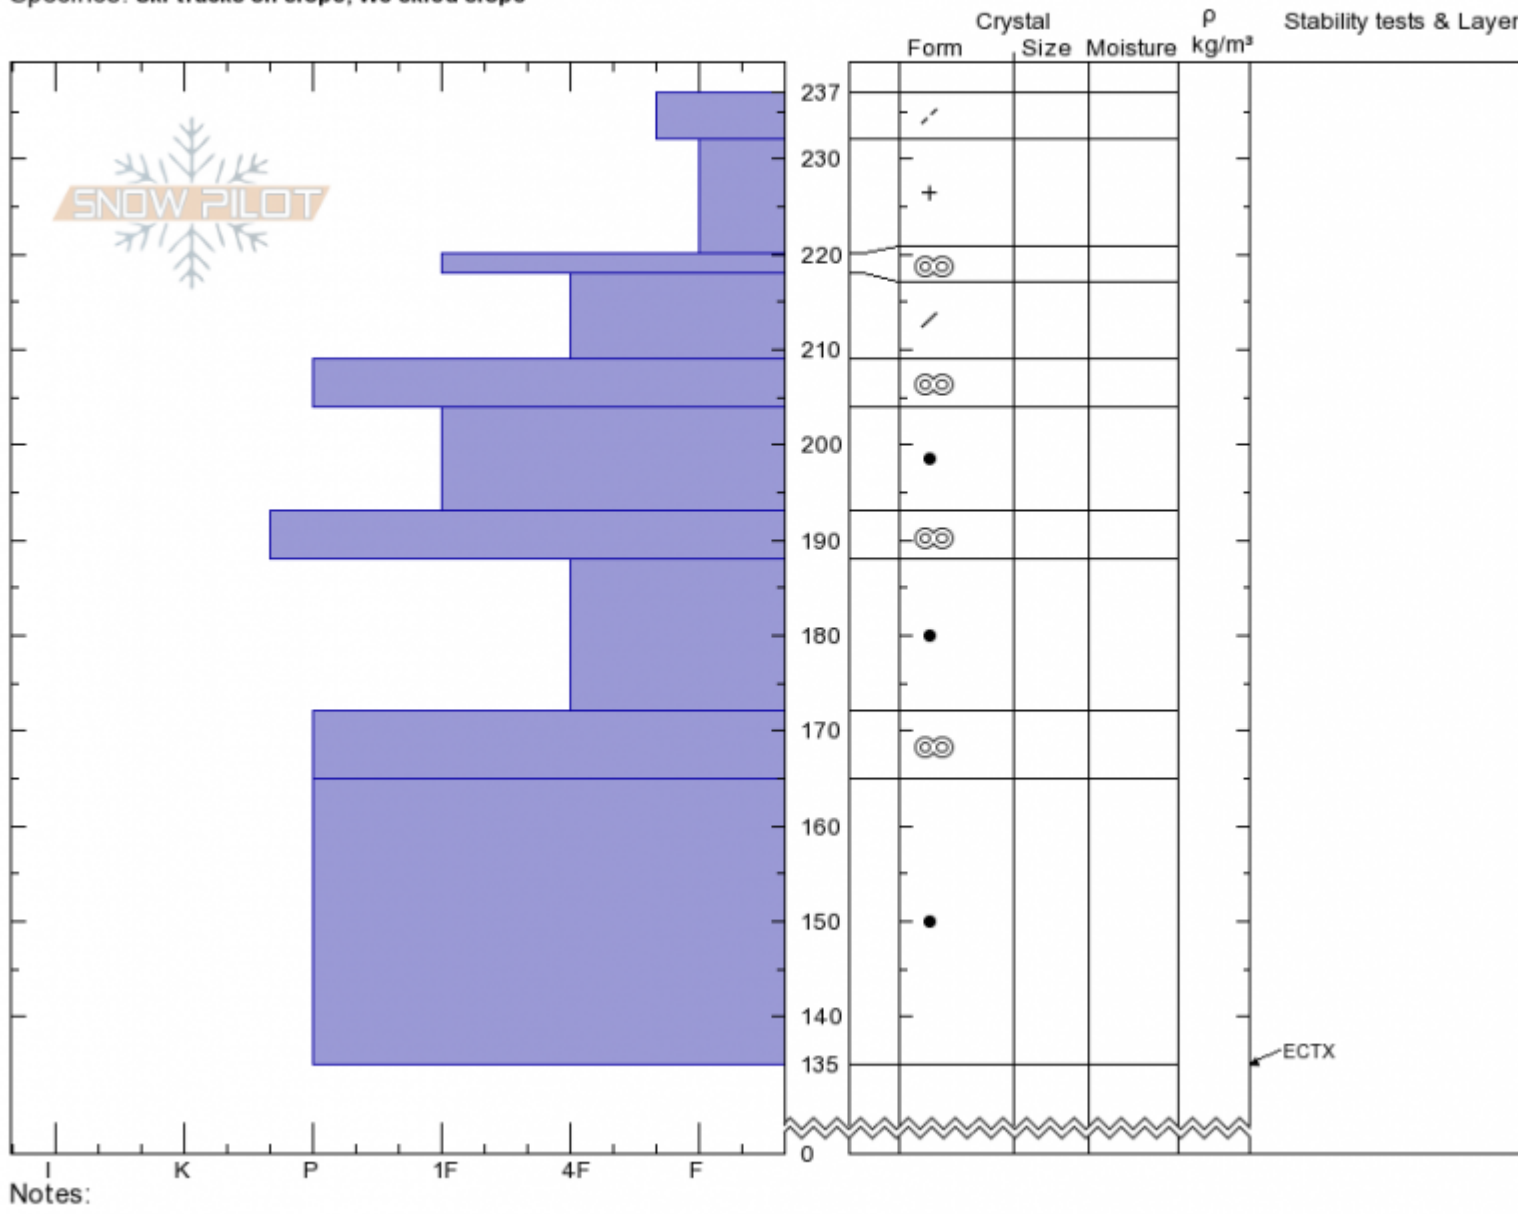

**Beehive Low**  
**Madison Range-N**  
**MT**  
 Elevation: **8681 ft**  
 Aspect: **250°**  
 Specifics: **Ski tracks on slope; We skied slope**

**Doug Chabot-Admin**  
**04/03/2020 - 10:10am**  
 Co-ord: **45.32324N, -111.38493W**  
 Slope Angle: **22°**  
 Wind Loading:

Stability: **Very Good**    HS:**237**    Layer Notes:  
 Air Temperature: **-9°C**  
 Sky Cover: **CLR**  
 Precipitation: **NO**  
 Wind:

Advisory Region  
 Northern Madison  
 Longitude  
 -111.39W  
 Latitude  
 45.34N  
 Northern Madison, 2020-04-03