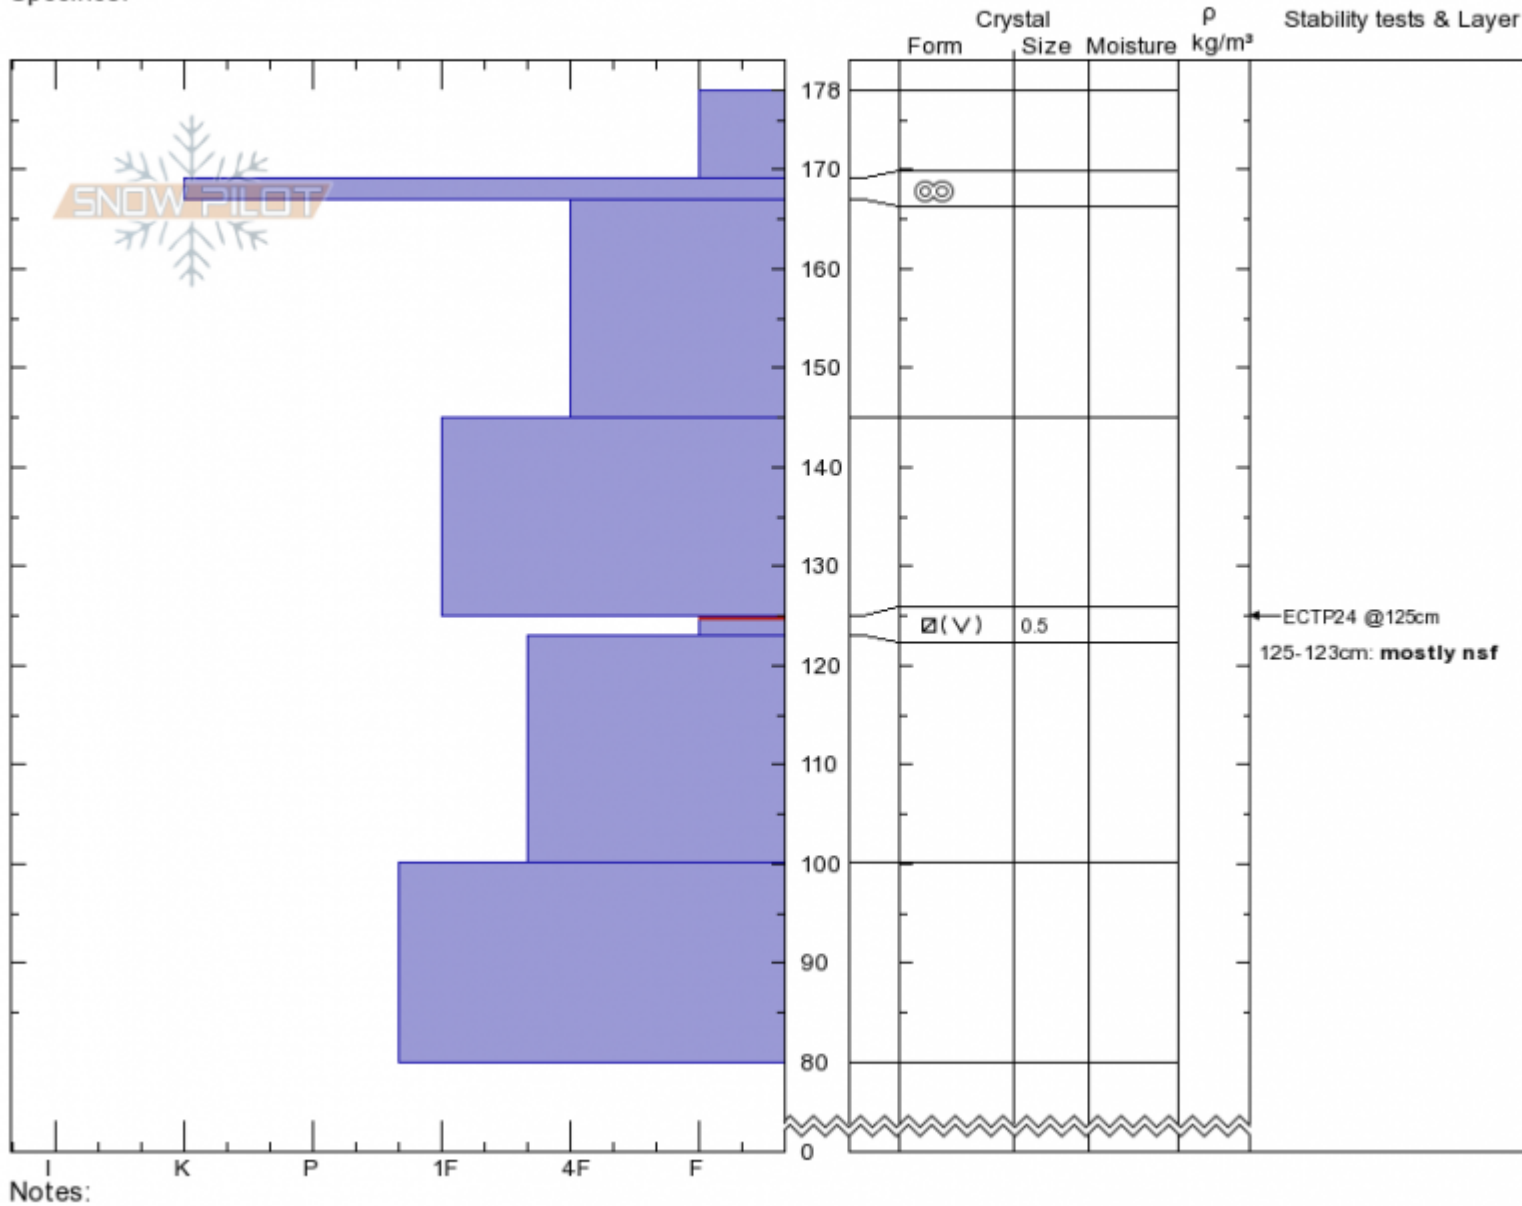

**Marge**  
**Lionhead Range**  
**MT**  
 Elevation: **8918 ft**  
 Aspect: **75°**  
 Specifics:

**Doug Chabot-Admin**  
**03/27/2020 - 12:30pm**  
 Co-ord: **44.71511N, -111.31721W**  
 Slope Angle: **28°**  
 Wind Loading: **previous**

Stability: **Fair**  
 Air Temperature: **2°C**  
 Sky Cover: **SCT**  
 Precipitation: **NO**  
 Wind:

**HS:178** Layer Notes:  
 125-123cm: **mostly nsf**  
 125-123cm: **Problematic layer**

Advisory Region  
 Lionhead Range  
 Longitude  
 -111.32W  
 Latitude  
 44.71N  
 Lionhead Range, 2020-03-28