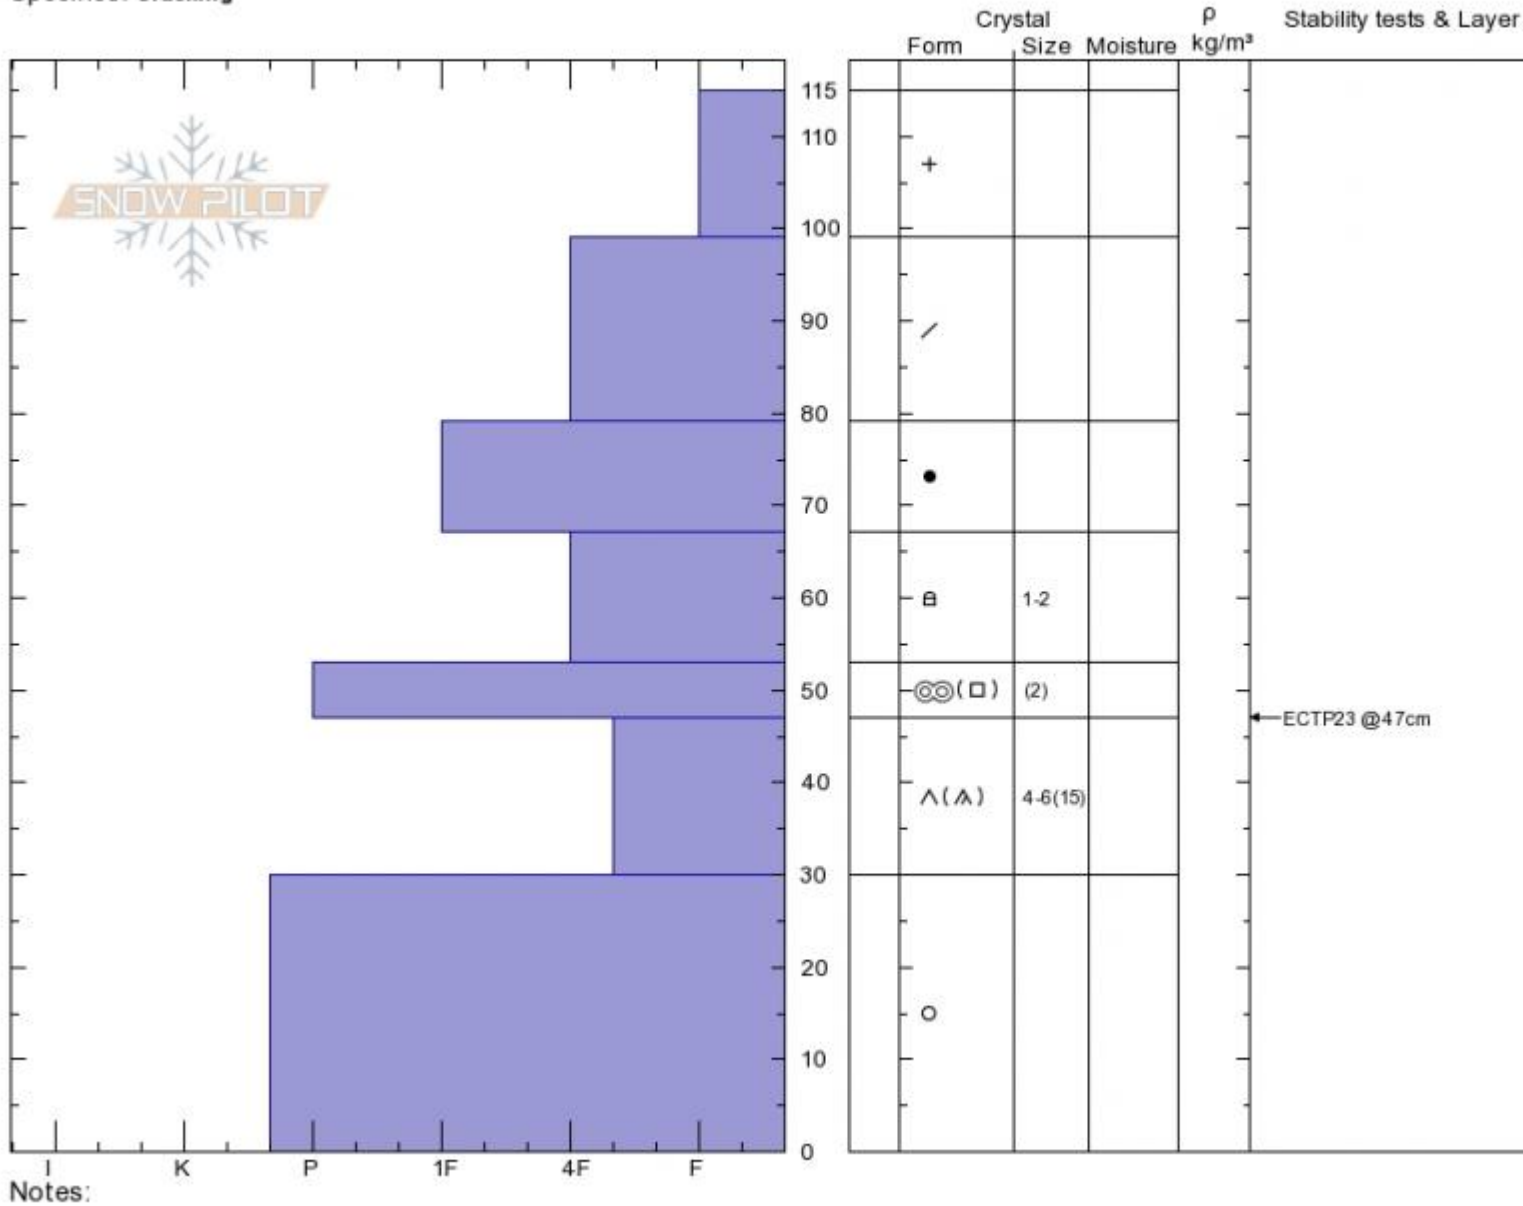

East of Koch High
 Madison Range-S
 MT
 Elevation: 10219 ft
 Aspect: 30°
 Specifics: Cracking

Dave Zinn
 03/20/2020 - 1:00pm
 Co-ord: 45.04032N, -111.43012W
 Slope Angle: 34°
 Wind Loading: previous

Stability: Fair
 Air Temperature:
 Sky Cover: CLR
 Precipitation: NO
 Wind: W Light Breeze

HS:115 Layer Notes:
 PF:20 47-30cm:Problematic layer

Advisory Region
 Southern Madison
 Longitude
 -111.43W
 Latitude
 45.04N
 Southern Madison, 2020-03-21