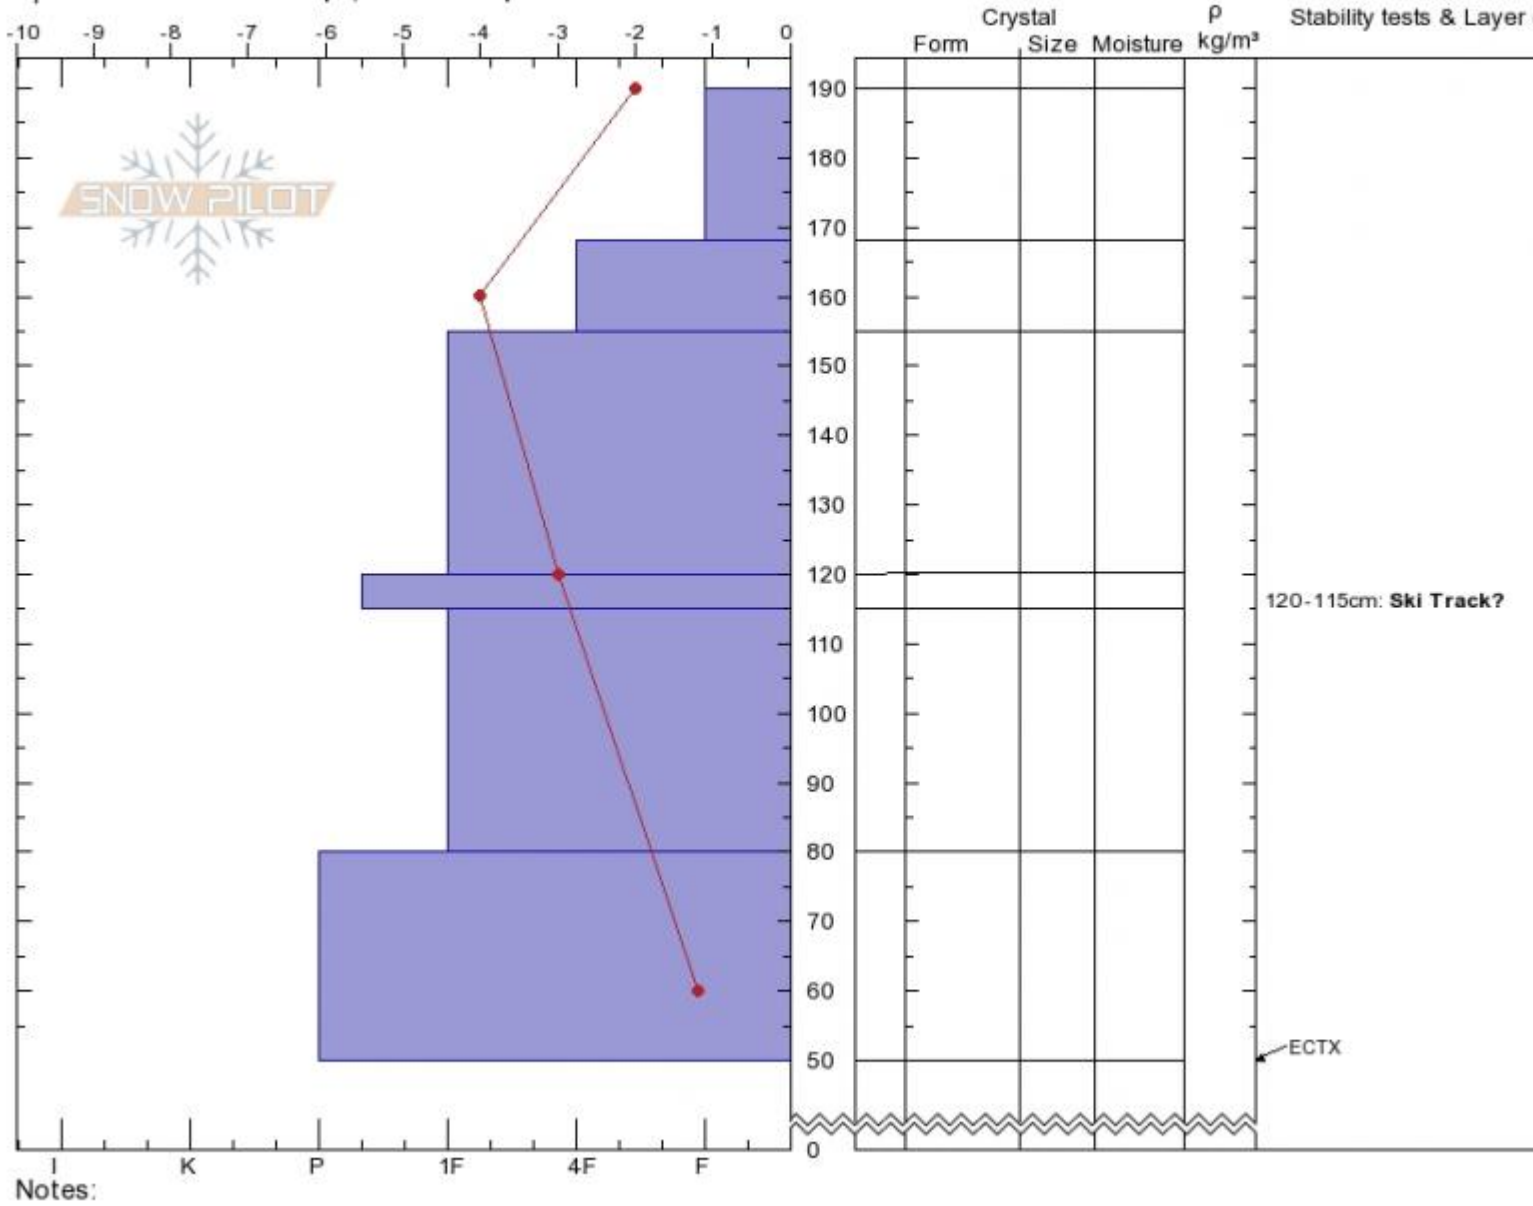

Tyler's
 Madison Range-N
 MT
 Elevation: 9375 ft
 Aspect: 260°
 Specifics: Ski tracks on slope; We skied slope

Spencer Jonas
 03/15/2020 - 10:40am
 Co-ord: 45.33159N, -111.38476W
 Slope Angle: 33°
 Wind Loading: no

Stability:
 Air Temperature: -3°C
 Sky Cover: OVC
 Precipitation:
 Wind: Calm

HS:190 Layer Notes:
 120-115cm: Ski Track?

Notes:
 Advisory Region
 Northern Madison
 Longitude
 -111.39W
 Latitude
 45.34N
 Northern Madison, 2020-03-15