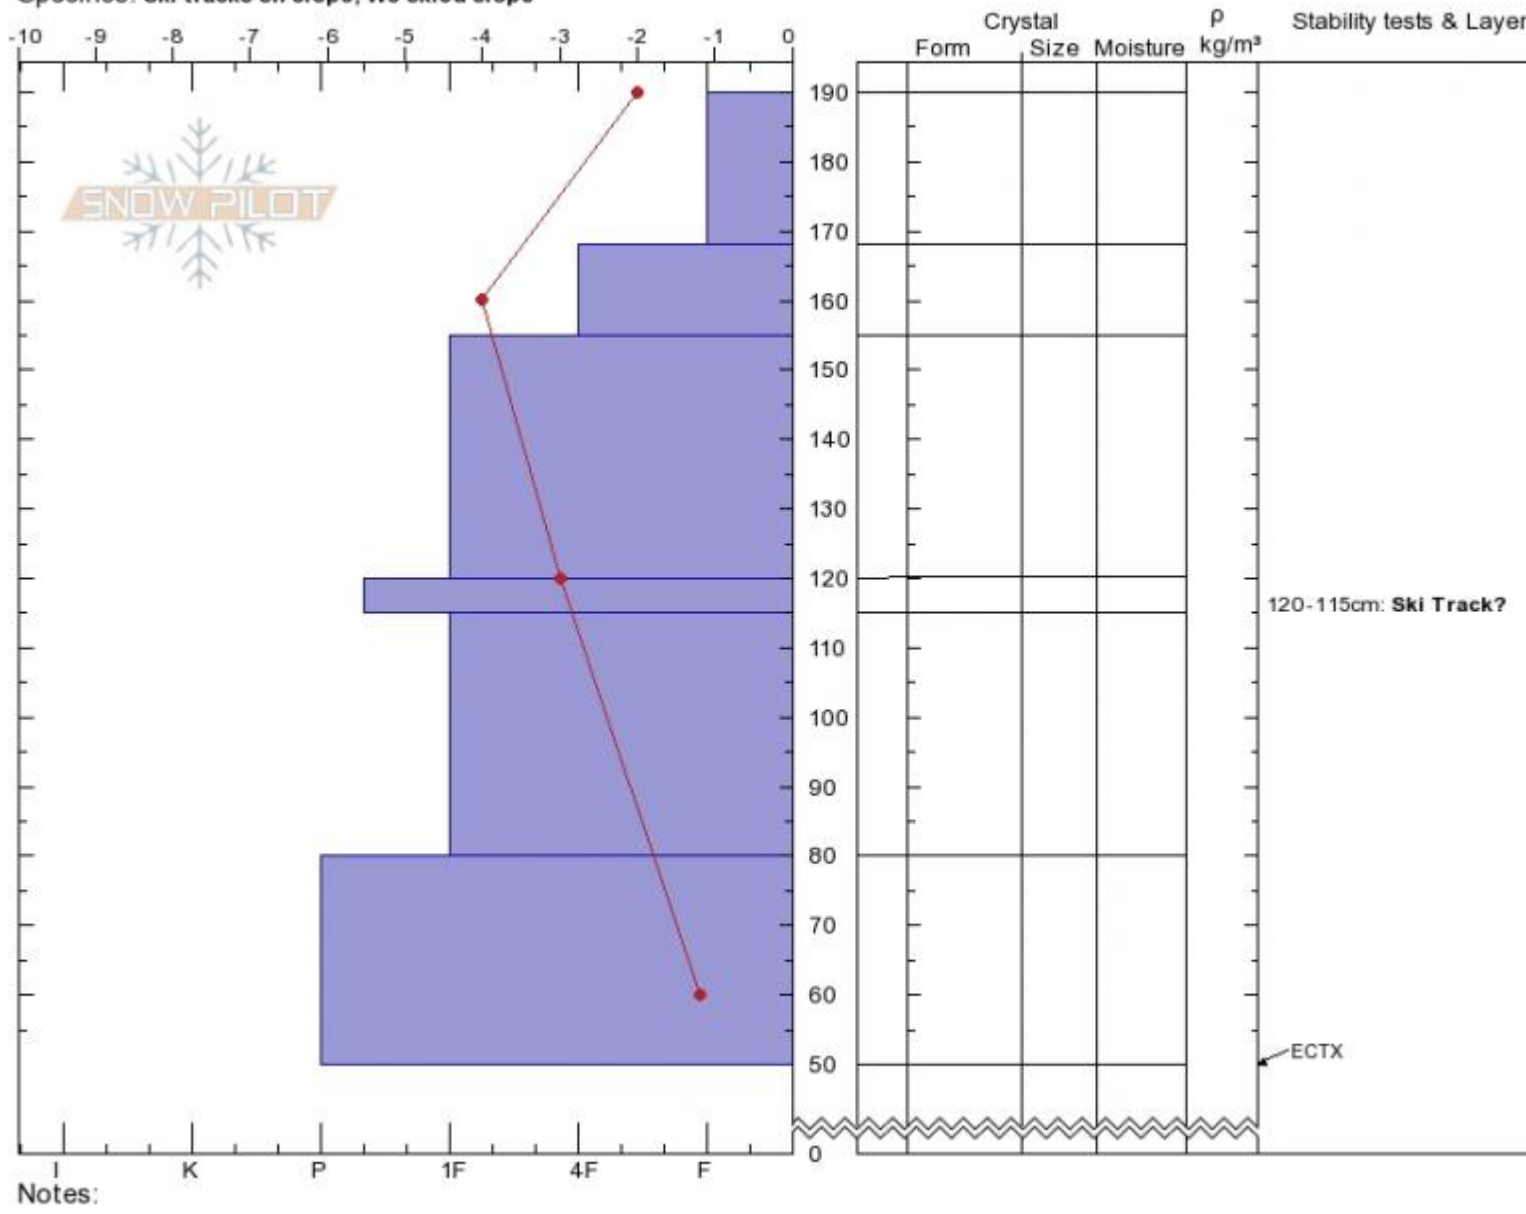

Tyler's
 Madison Range-N
 MT
 Elevation: 9375 ft
 Aspect: 260°
 Specifics: Ski tracks on slope; We skied slope

Spencer Jonas
 03/15/2020 - 10:40am
 Co-ord: 45.33159N, -111.38476W
 Slope Angle: 33°
 Wind Loading: no

Stability:
 Air Temperature: -3°C
 Sky Cover: OVC
 Precipitation:
 Wind: Calm

HS:190 Layer Notes:
 120-115cm: Ski Track?

Advisory Region
 Northern Madison
 Longitude
 -111.39W
 Latitude
 45.34N
 Northern Madison, 2020-03-15