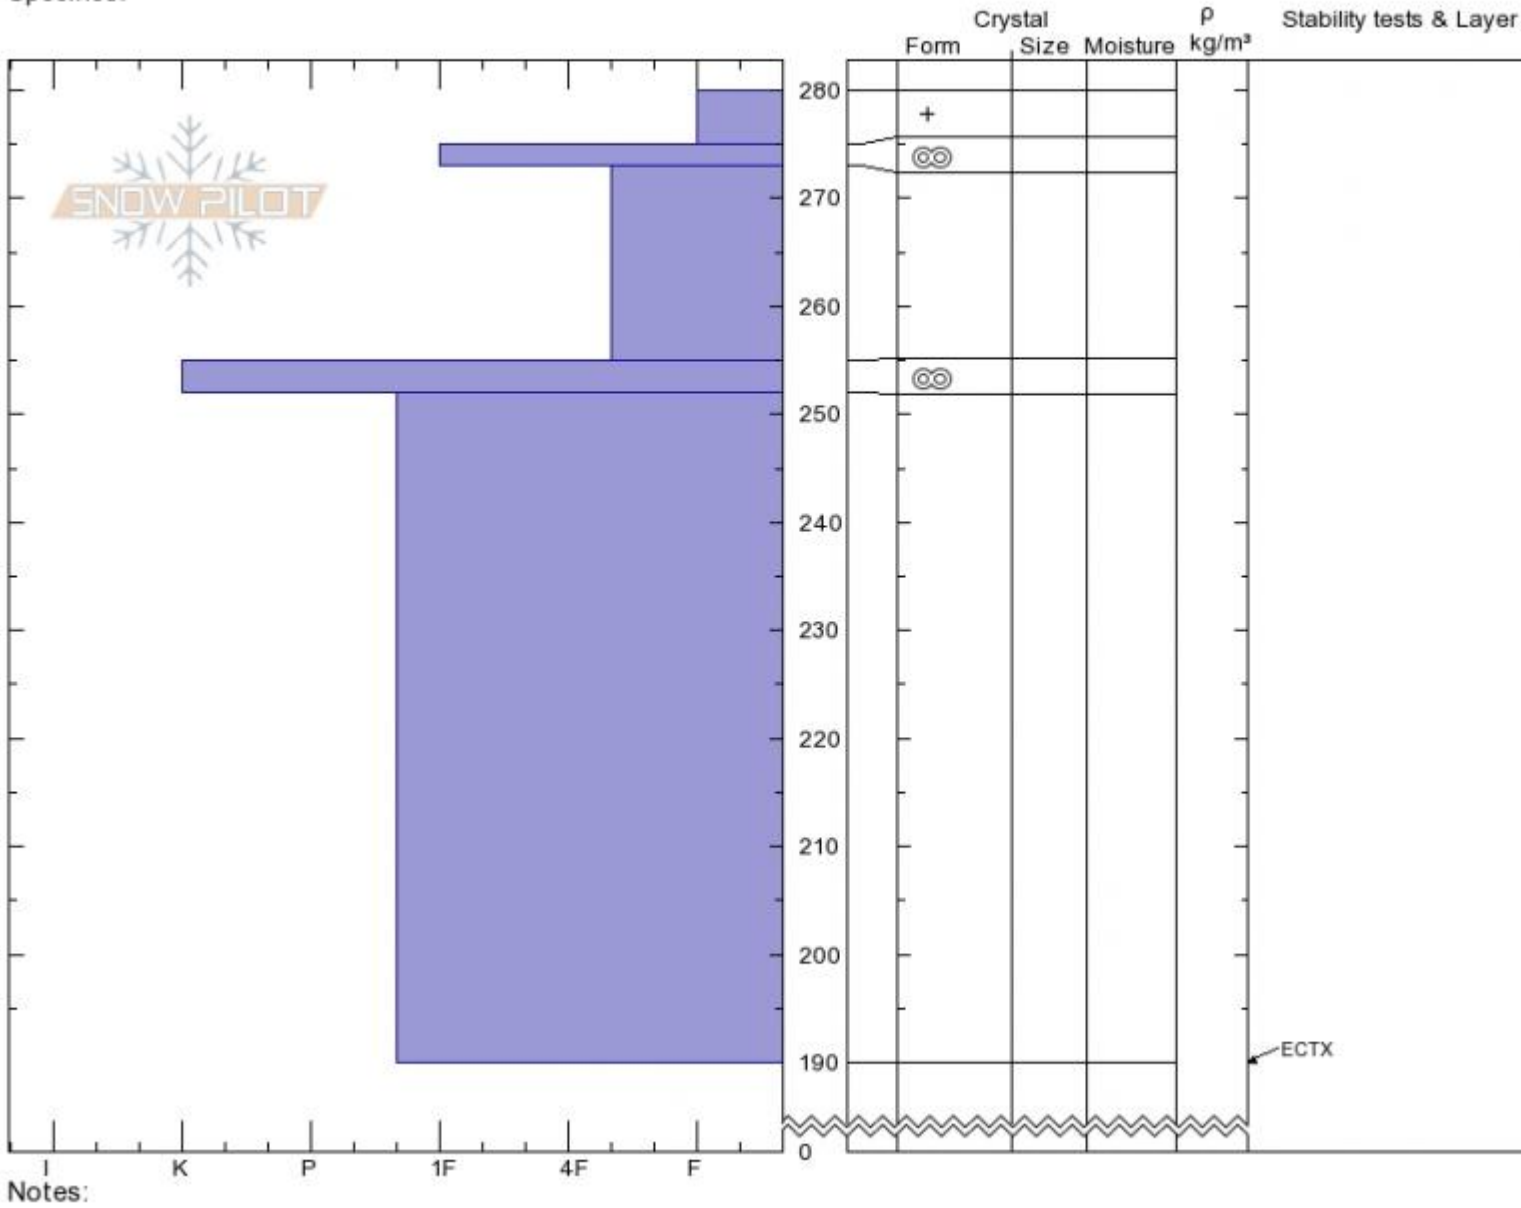

The Throne
Bridger Range
MT
 Elevation: **8300 ft**
 Aspect: **105°**
 Specifics:

Ian Hoyer
03/12/2020 - 12:00pm
 Co-ord: **45.88228N, -110.95212W**
 Slope Angle: **22°**
 Wind Loading:

Stability: **Good**
 Air Temperature:
 Sky Cover: **BKN**
 Precipitation: **NO**
 Wind: **Calm**

HS:280 Layer Notes:

Advisory Region
 Bridger Range
 Longitude
 -110.95W
 Latitude
 45.88N
 Bridger Range, 2020-03-14