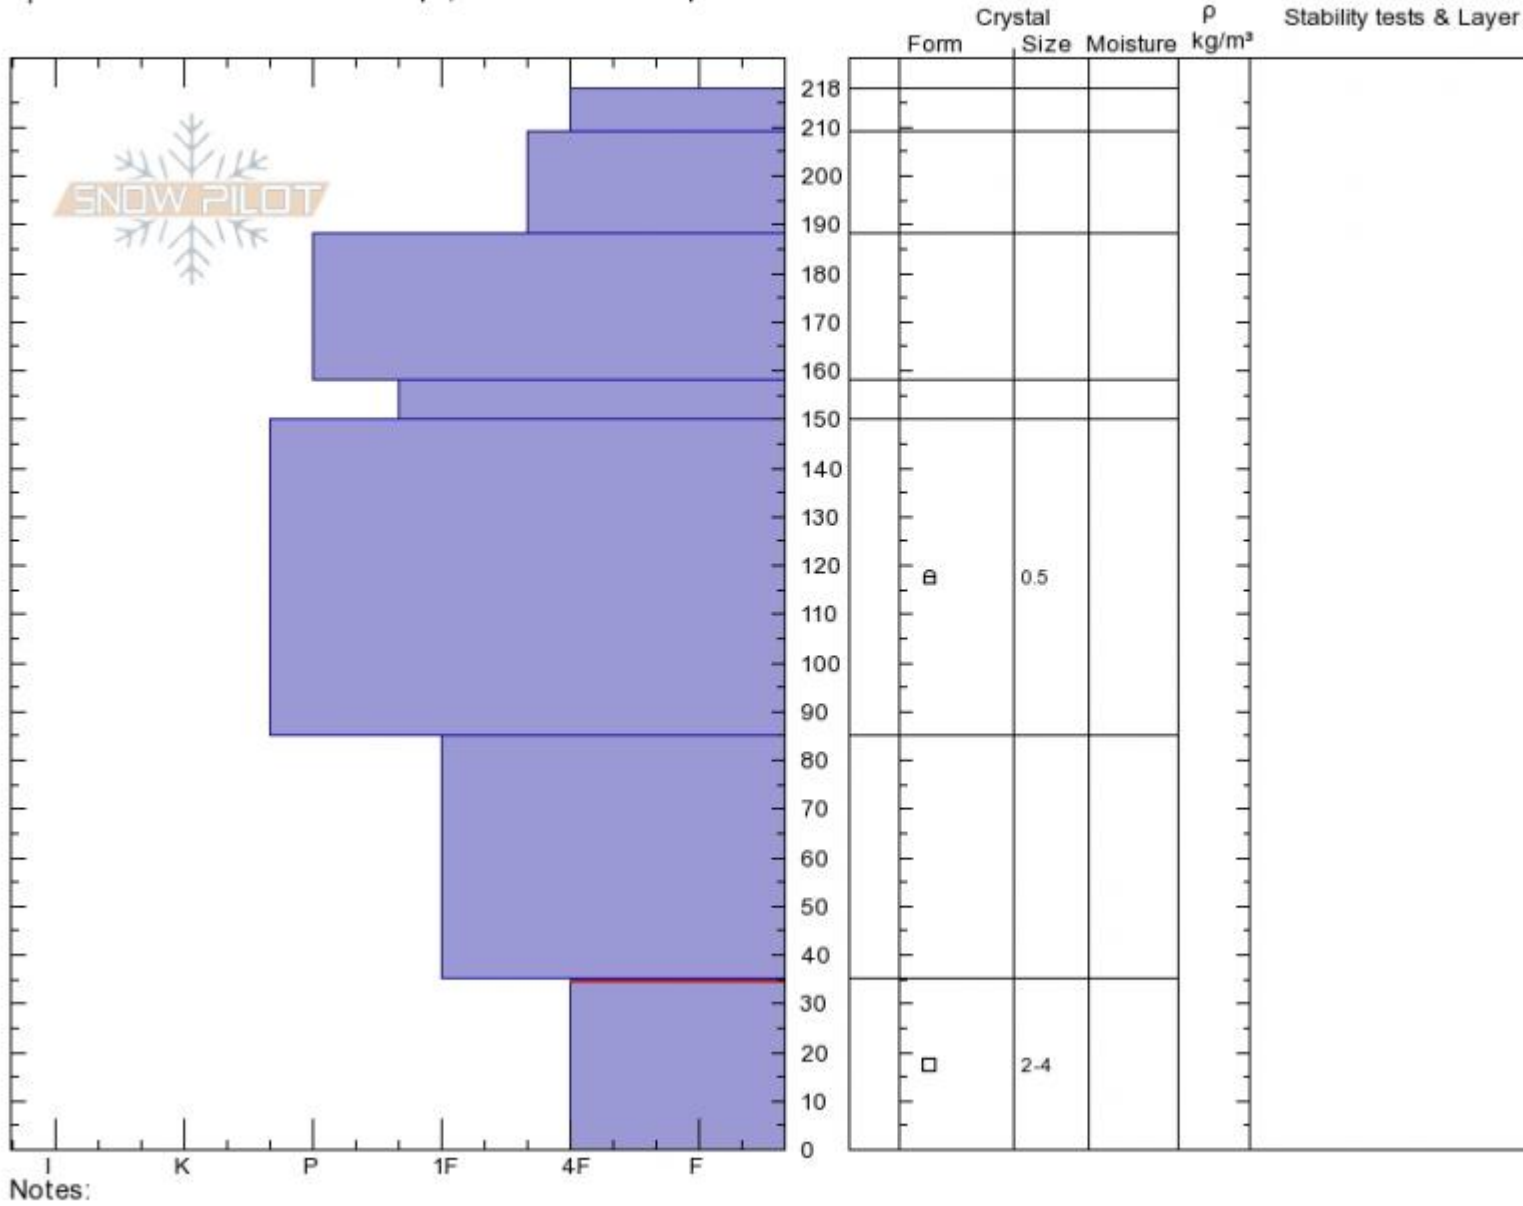

**Lionhead**  
**Lionhead Range**  
**MT**  
 Elevation: **8800 ft**  
 Aspect: **90°**  
 Specifics: **Snowmobile tracks on slope; We snowmobiled slope**

**Ian Hoyer**  
**03/05/2020 - 12:00pm**  
 Co-ord: **44.72613N, -111.31869W**  
 Slope Angle: **30°**  
 Wind Loading: **no**

Stability: **Good**  
 Air Temperature:  
 Sky Cover: **CLR**  
 Precipitation: **NO**  
 Wind: **Calm**

**HS:218** Layer Notes:  
**PF:15** 35.0cm:**Problematic layer**

Advisory Region  
 Lionhead Range  
 Longitude  
 -111.32W  
 Latitude  
 44.71N  
 Lionhead Range, 2020-03-07