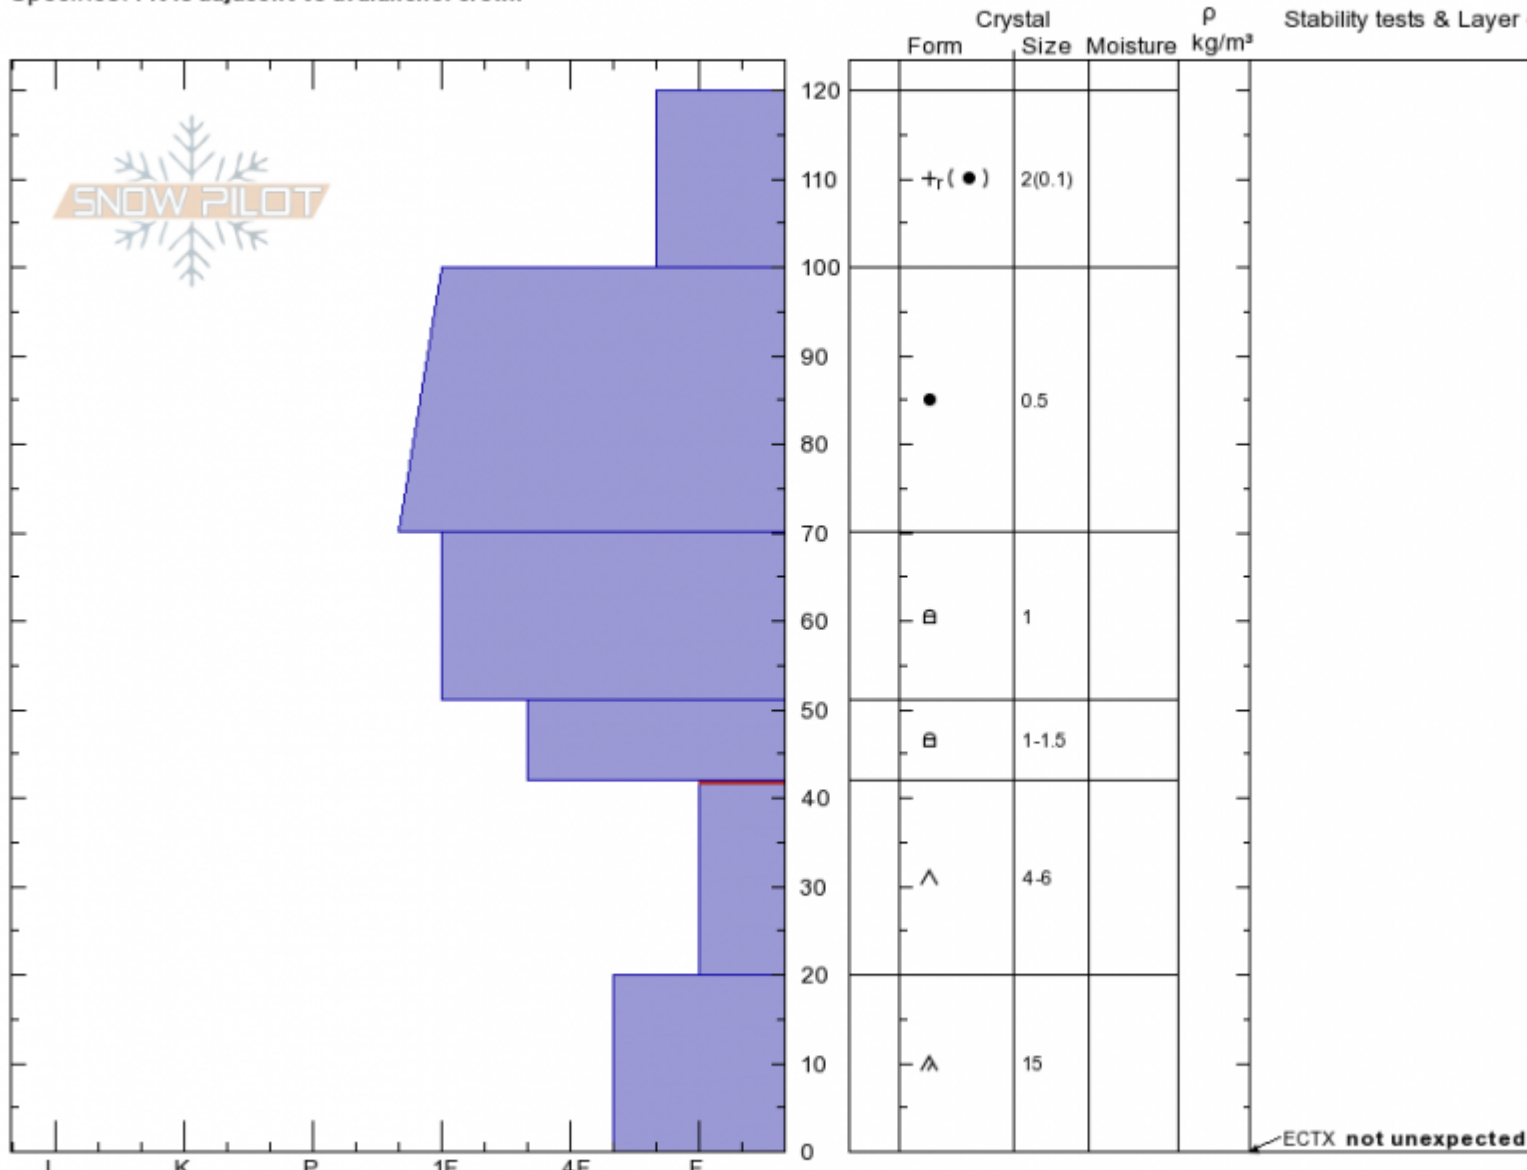

Groomer Crown Profile Doug Chabot-Admin
Gallatin Range-N 02/28/2020 - 11:30am
MT Co-ord: 45.38528N, -111.06987W
 Elevation: 7802 ft Slope Angle: 38°
 Aspect: 270° Wind Loading: no
 Specifics: Pit is adjacent to avalanche: crown

Stability: **Poor**
 Air Temperature: **0.5°C**
 Sky Cover: **CLR**
 Precipitation: **NO**
 Wind: **Calm**

HS:120 Layer Notes:
 42-20cm: **Problematic layer**

Notes: This avalanche was triggered by a groomer at 8:15 p.m. on 2/27. Info is here: <https://www.mtavalanche.com/node/22269>

Advisory Region
 Northern Gallatin
 Longitude
 -111.22W
 Latitude
 45.45N

Avalanche Details: [Snowcat triggered avalanche in Swan Creek](#)
 Northern Gallatin, 2020-02-29