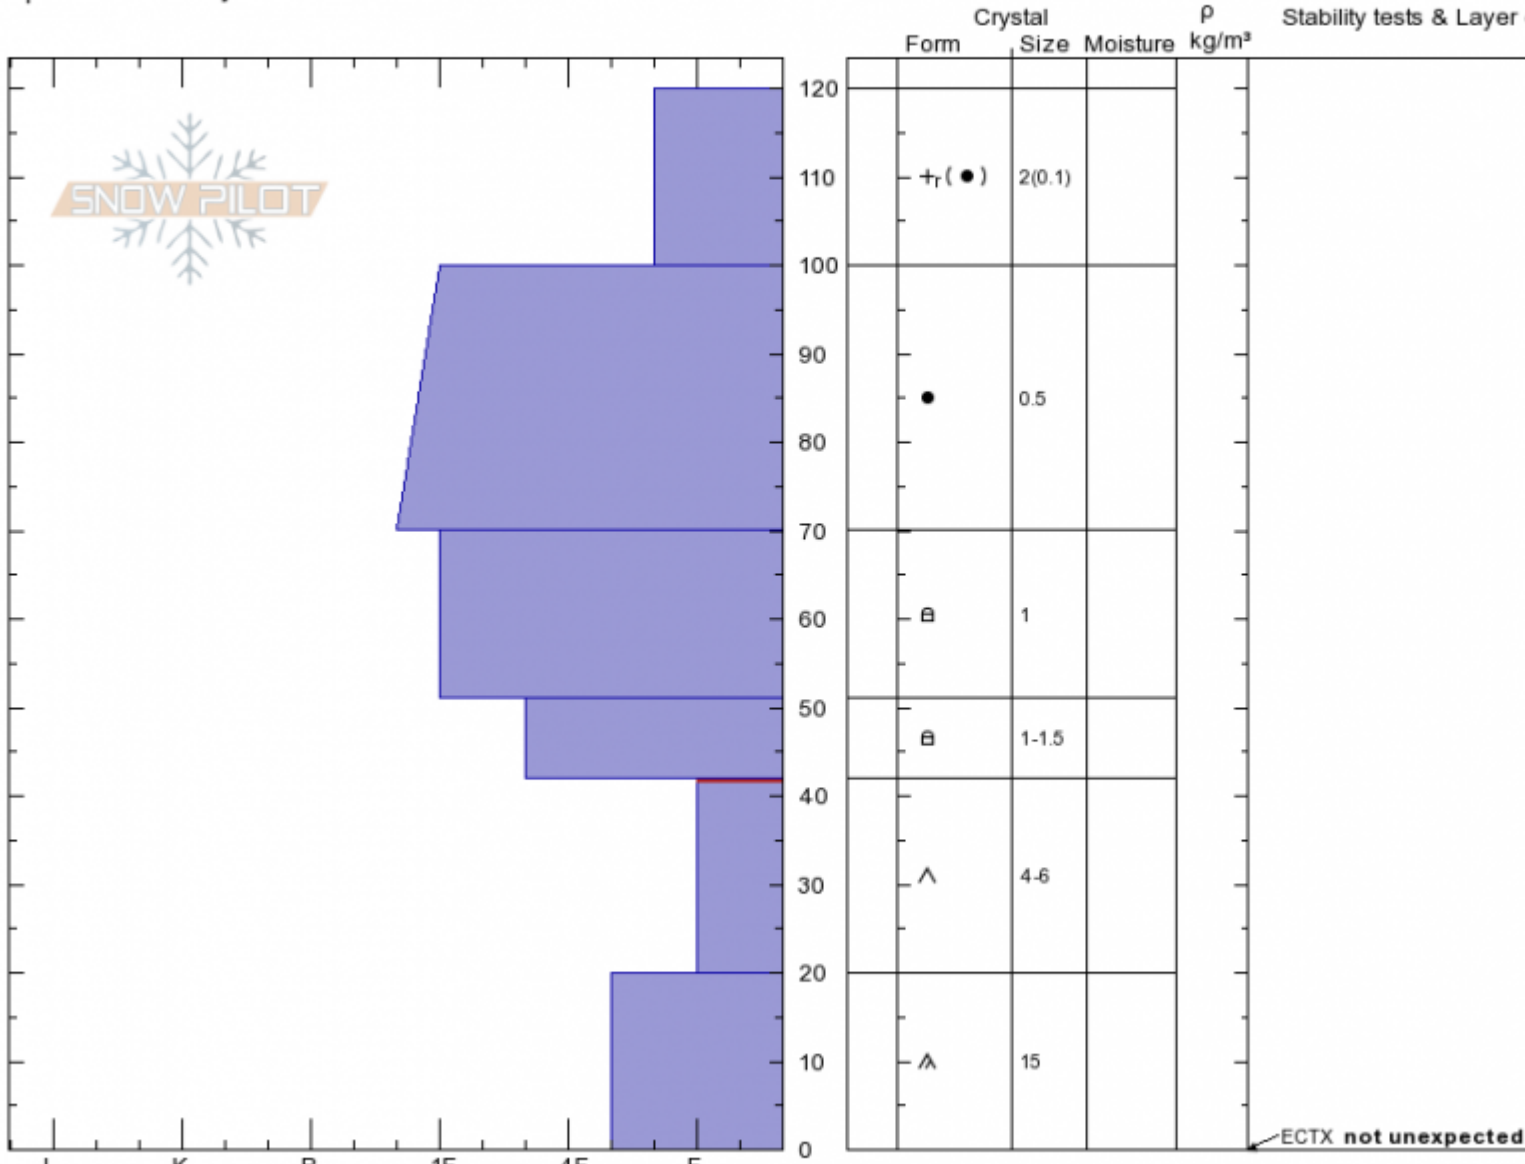

**Groomer Crown Profile** Doug Chabot-Admin  
**Gallatin Range-N** 02/28/2020 - 11:30am  
**MT** Co-ord: 45.38528N, -111.06987W  
 Elevation: 7802 ft Slope Angle: 38°  
 Aspect: 270° Wind Loading: no  
 Specifics: Pit is adjacent to avalanche: crown

Stability: **Poor**  
 Air Temperature: **0.5°C**  
 Sky Cover: **CLR**  
 Precipitation: **NO**  
 Wind: **Calm**

HS:120 Layer Notes:  
 42-20cm: **Problematic layer**

Notes: This avalanche was triggered by a groomer at 8:15 p.m. on 2/27. Info is here: <https://www.mtavalanche.com/node/22269>

Advisory Region  
 Northern Gallatin  
 Longitude  
 -111.22W  
 Latitude  
 45.45N

**Avalanche Details:** [Snowcat triggered avalanche in Swan Creek](#)  
 Northern Gallatin, 2020-02-29