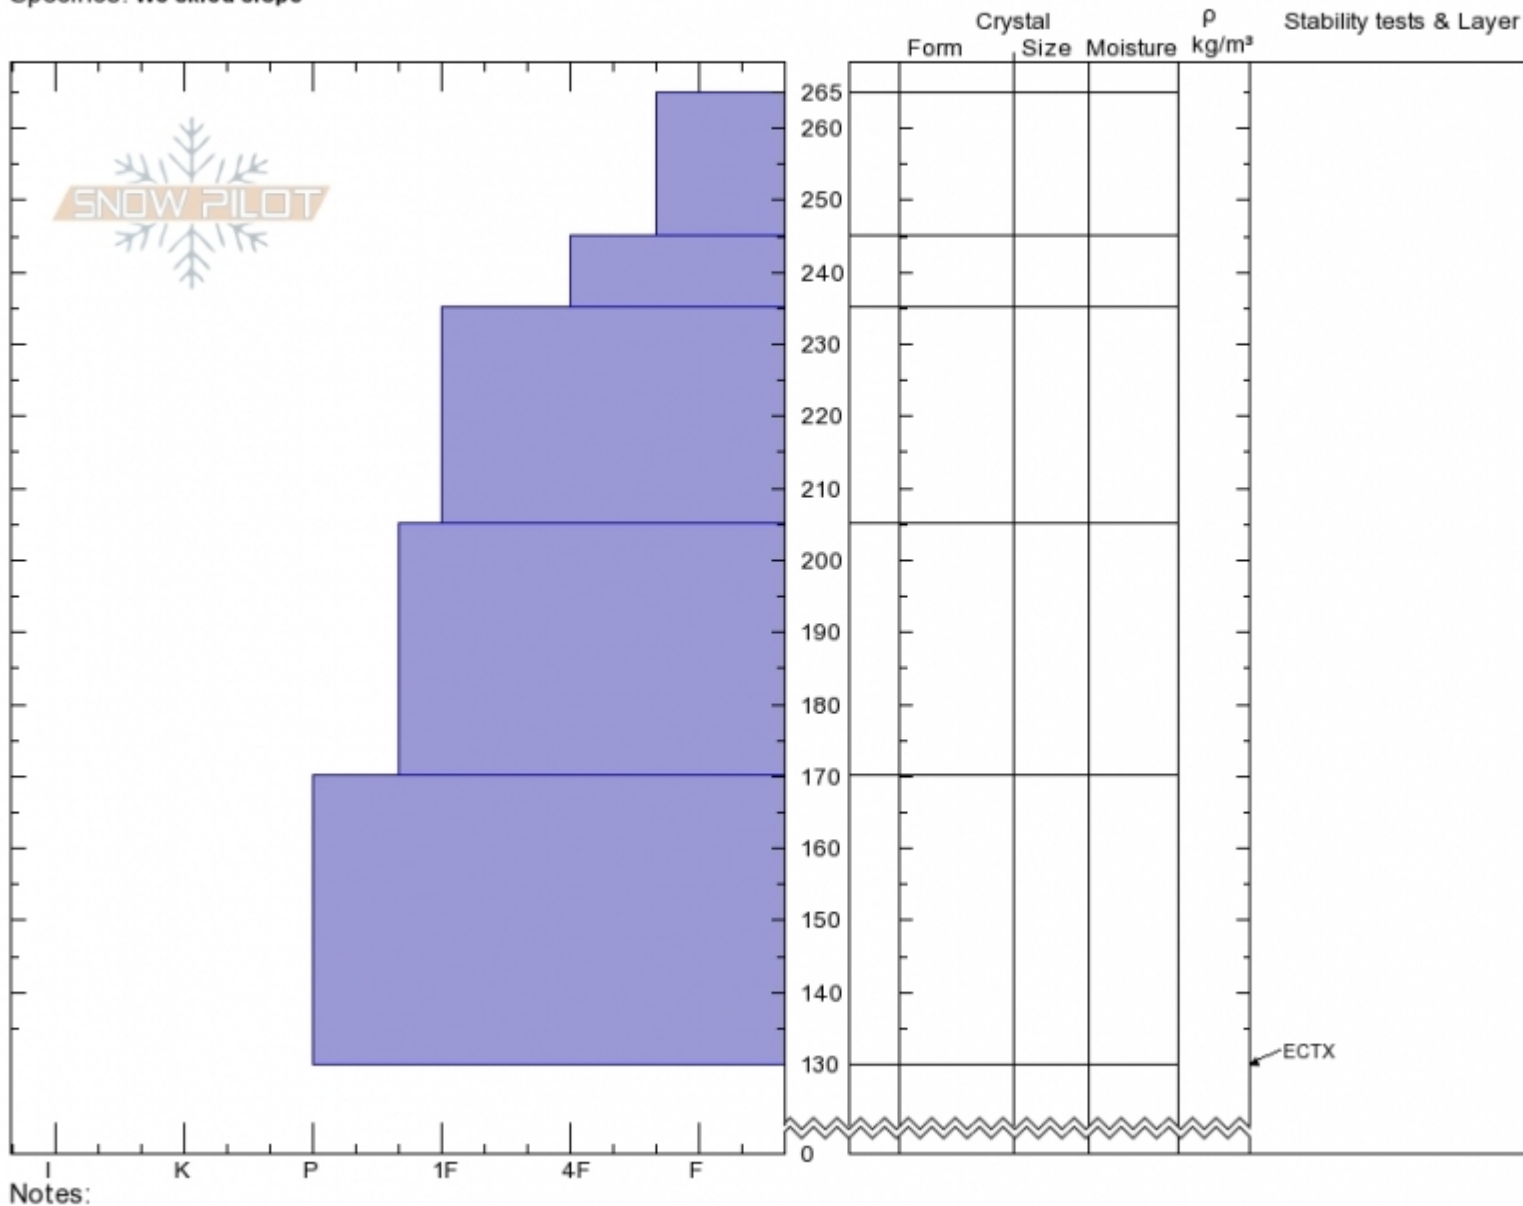

**Republic Creek**  
**Beartooths**  
**MT**  
 Elevation: **9800 ft**  
 Aspect: **240°**  
 Specifics: **We skied slope**

**Spencer Jonas**  
**02/24/2020 - 1:30pm**  
 Co-ord: **44.98517N, -109.92538W**  
 Slope Angle: **28°**  
 Wind Loading:

Stability:  
 Air Temperature:  
 Sky Cover: **BKN**  
 Precipitation: **NO**  
 Wind: **S Light Breeze**

HS:**265** Layer Notes:  
 PS:**20**

Advisory Region  
 Cooke City  
 Longitude  
 -109.94W  
 Latitude  
 44.99N