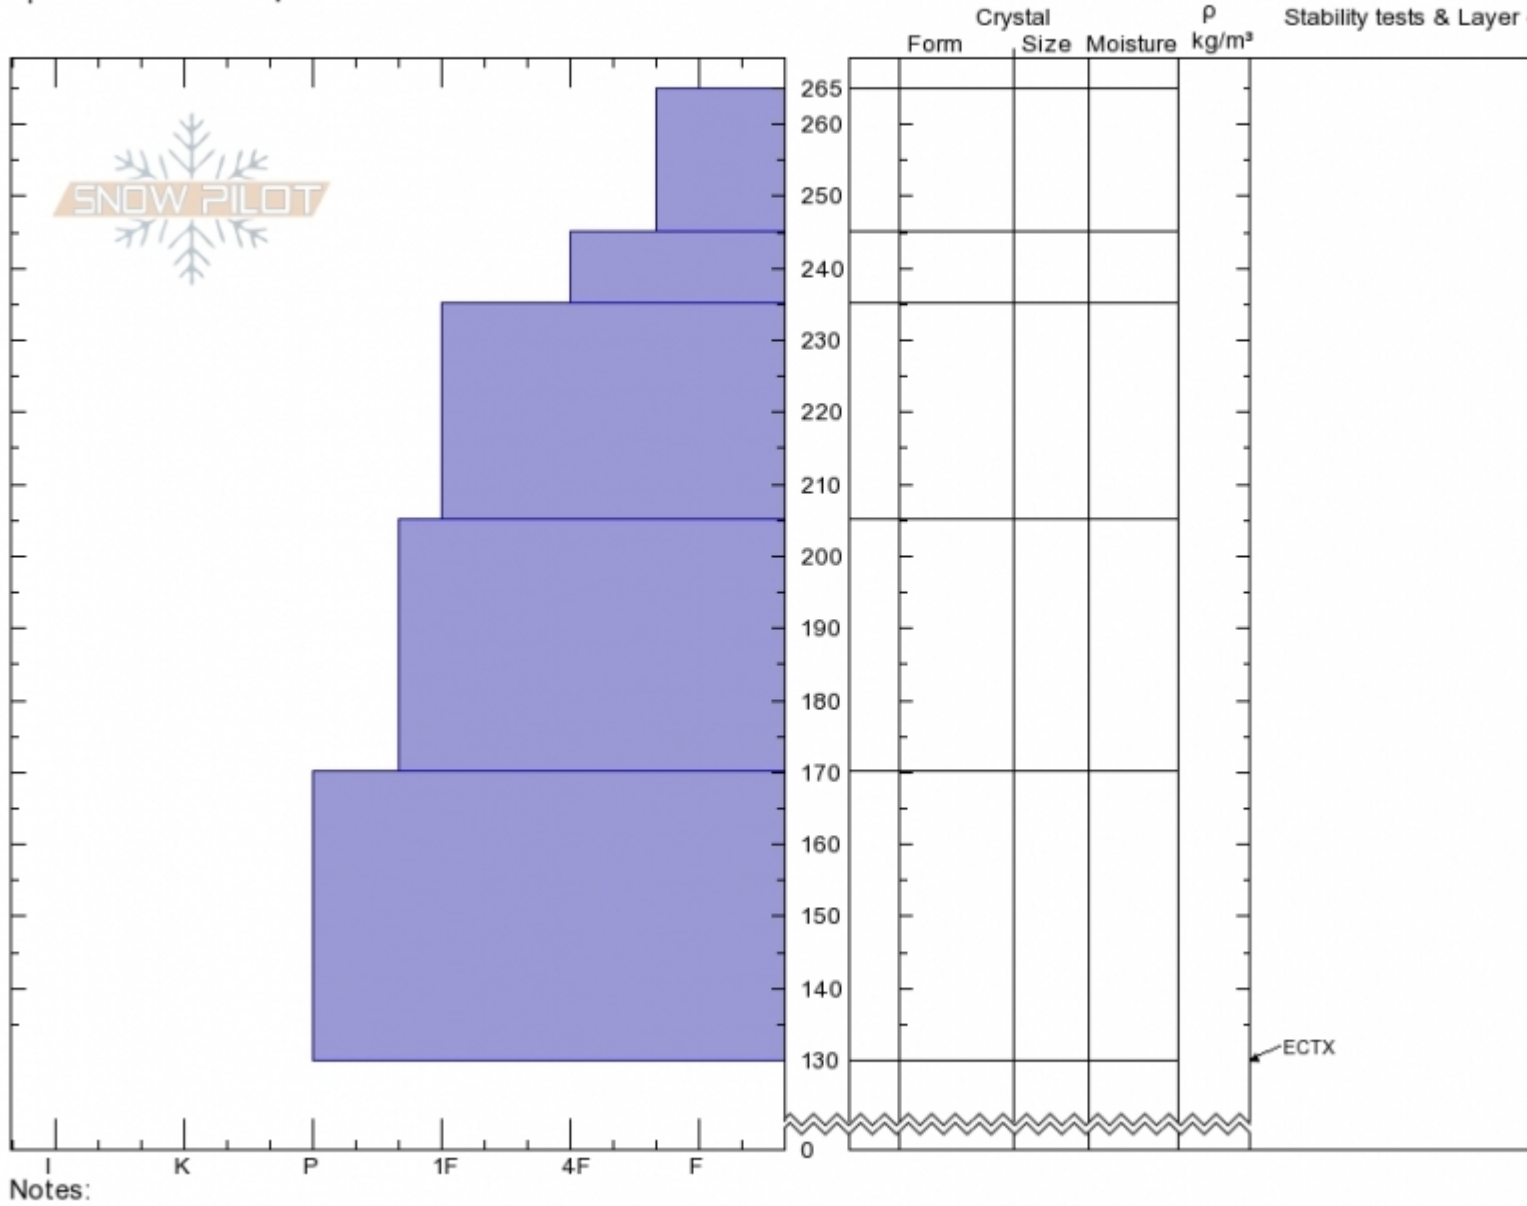

Republic Creek
Beartooths
MT
 Elevation: **9800 ft**
 Aspect: **240°**
 Specifics: **We skied slope**

Spencer Jonas
02/24/2020 - 1:30pm
 Co-ord: **44.98517N, -109.92538W**
 Slope Angle: **28°**
 Wind Loading:

Stability:
 Air Temperature:
 Sky Cover: **BKN**
 Precipitation: **NO**
 Wind: **S Light Breeze**

HS:**265** Layer Notes:
 PS:**20**

Advisory Region
 Cooke City
 Longitude
 -109.94W
 Latitude
 44.99N

Forecast link: [GNFAC Avalanche Forecast for Tue Feb 25, 2020](#)
 Cooke City, 2020-02-24