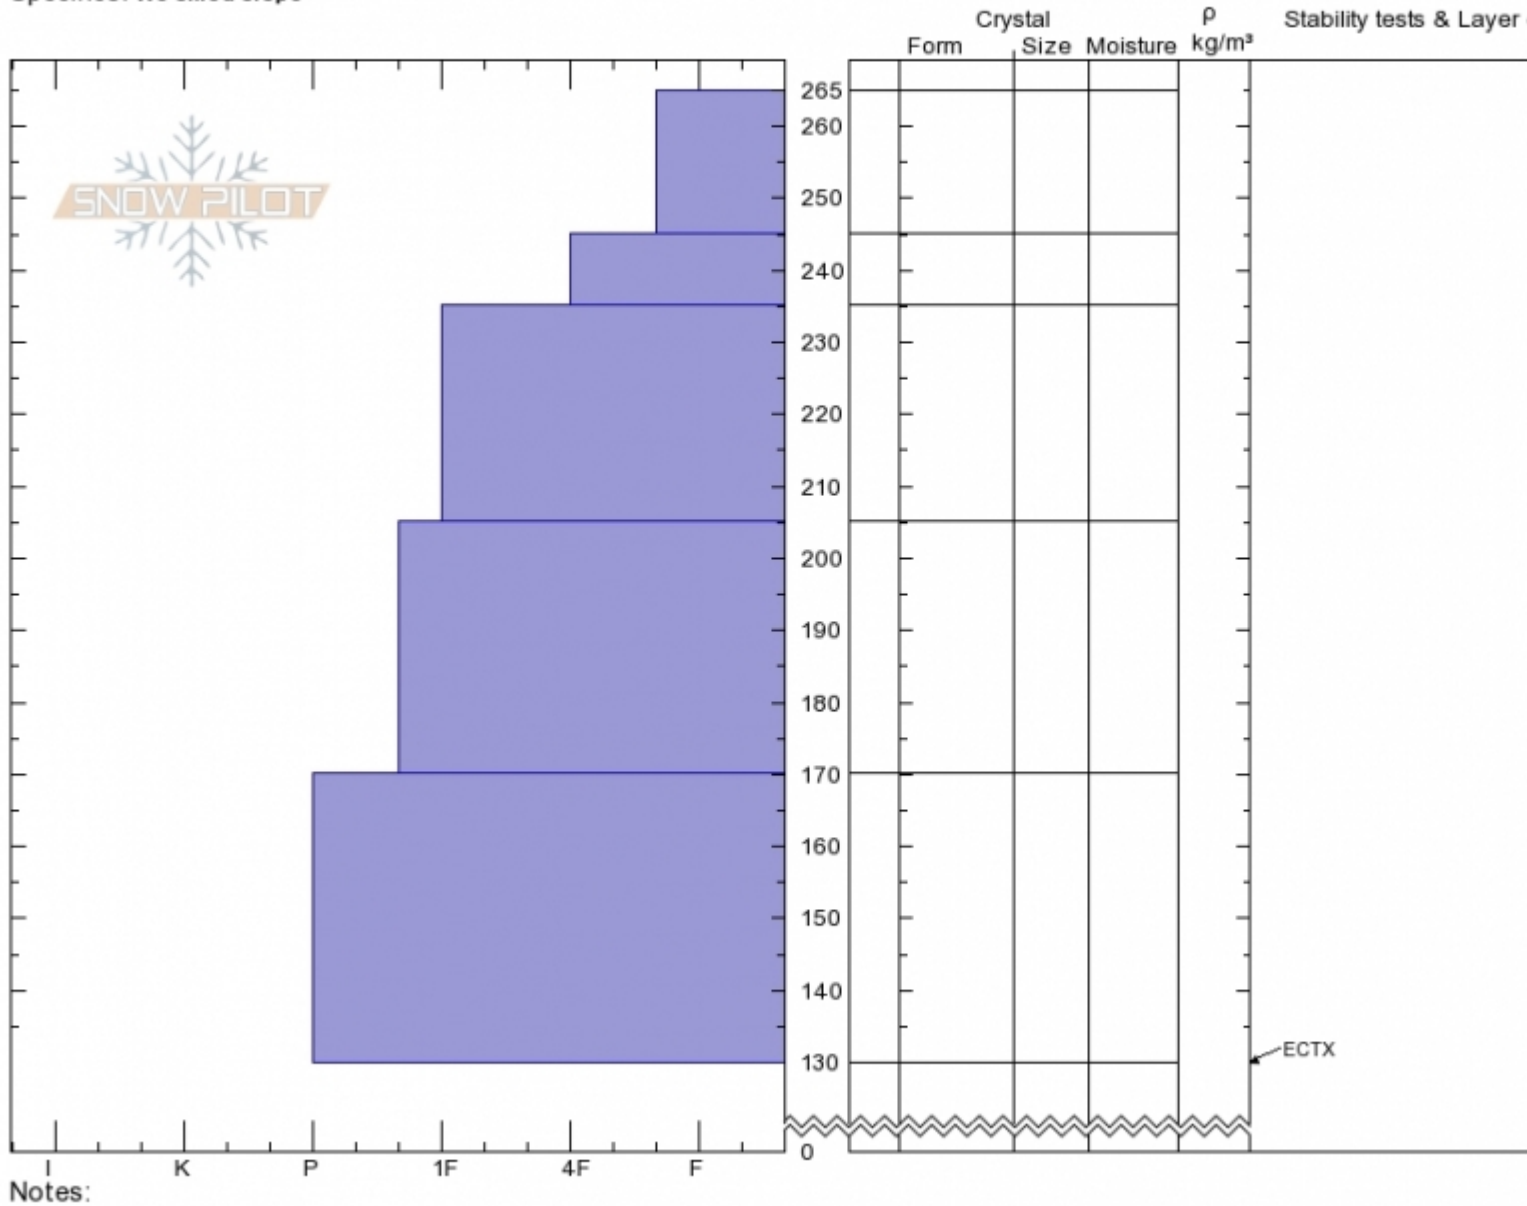

Republic Creek
Beartooths
MT
 Elevation: **9800 ft**
 Aspect: **240°**
 Specifics: **We skied slope**

Spencer Jonas
02/24/2020 - 1:30pm
 Co-ord: **44.98517N, -109.92538W**
 Slope Angle: **28°**
 Wind Loading:

Stability:
 Air Temperature:
 Sky Cover: **BKN**
 Precipitation: **NO**
 Wind: **S Light Breeze**

HS:**265** Layer Notes:
 PS:**20**

Advisory Region
 Cooke City
 Longitude
 -109.94W
 Latitude
 44.99N

Forecast link: [GNFAC Avalanche Forecast for Tue Feb 25, 2020](#)
 Cooke City, 2020-02-24