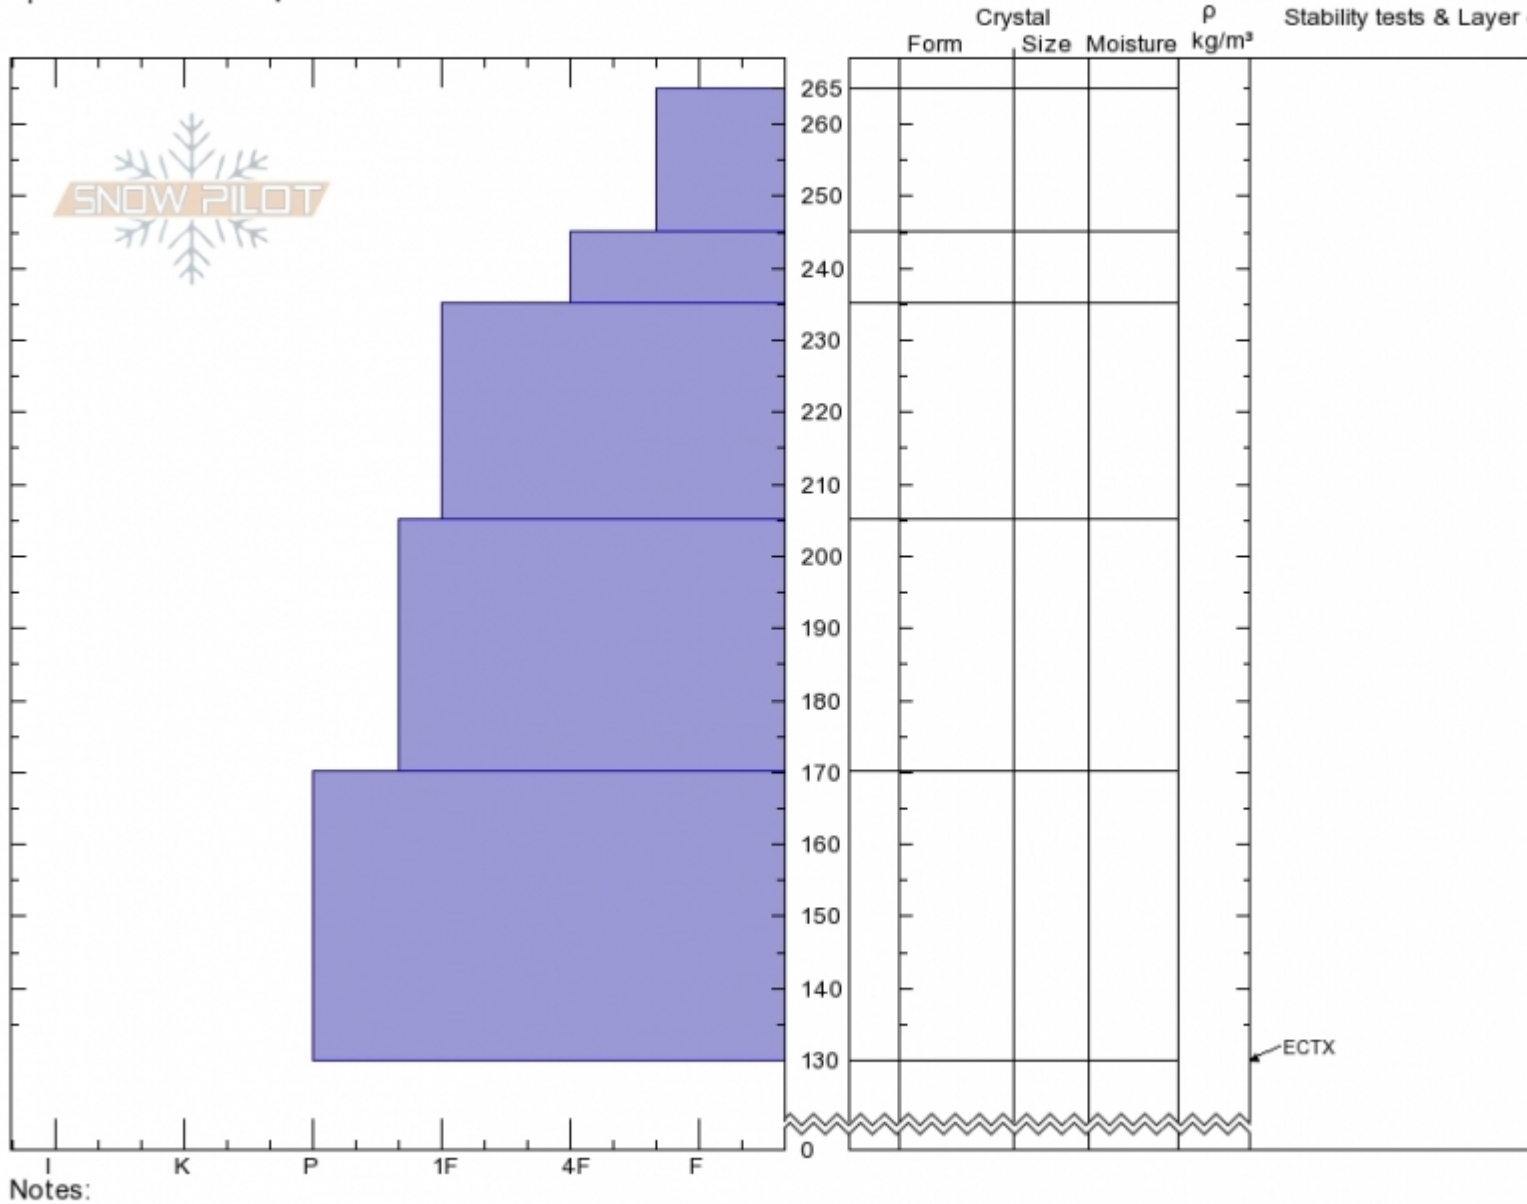

Republic Creek
Beartooths
MT
 Elevation: **9800 ft**
 Aspect: **240°**
 Specifics: **We skied slope**

Spencer Jonas
02/24/2020 - 1:30pm
 Co-ord: **44.98517N, -109.92538W**
 Slope Angle: **28°**
 Wind Loading:

Stability:
 Air Temperature:
 Sky Cover: **BKN**
 Precipitation: **NO**
 Wind: **S Light Breeze**

HS:**265** Layer Notes:
 PS:**20**

Advisory Region
 Cooke City
 Longitude
 -109.94W
 Latitude
 44.99N

Forecast link: [GNFAC Avalanche Forecast for Tue Feb 25, 2020](#)
 Cooke City, 2020-02-24