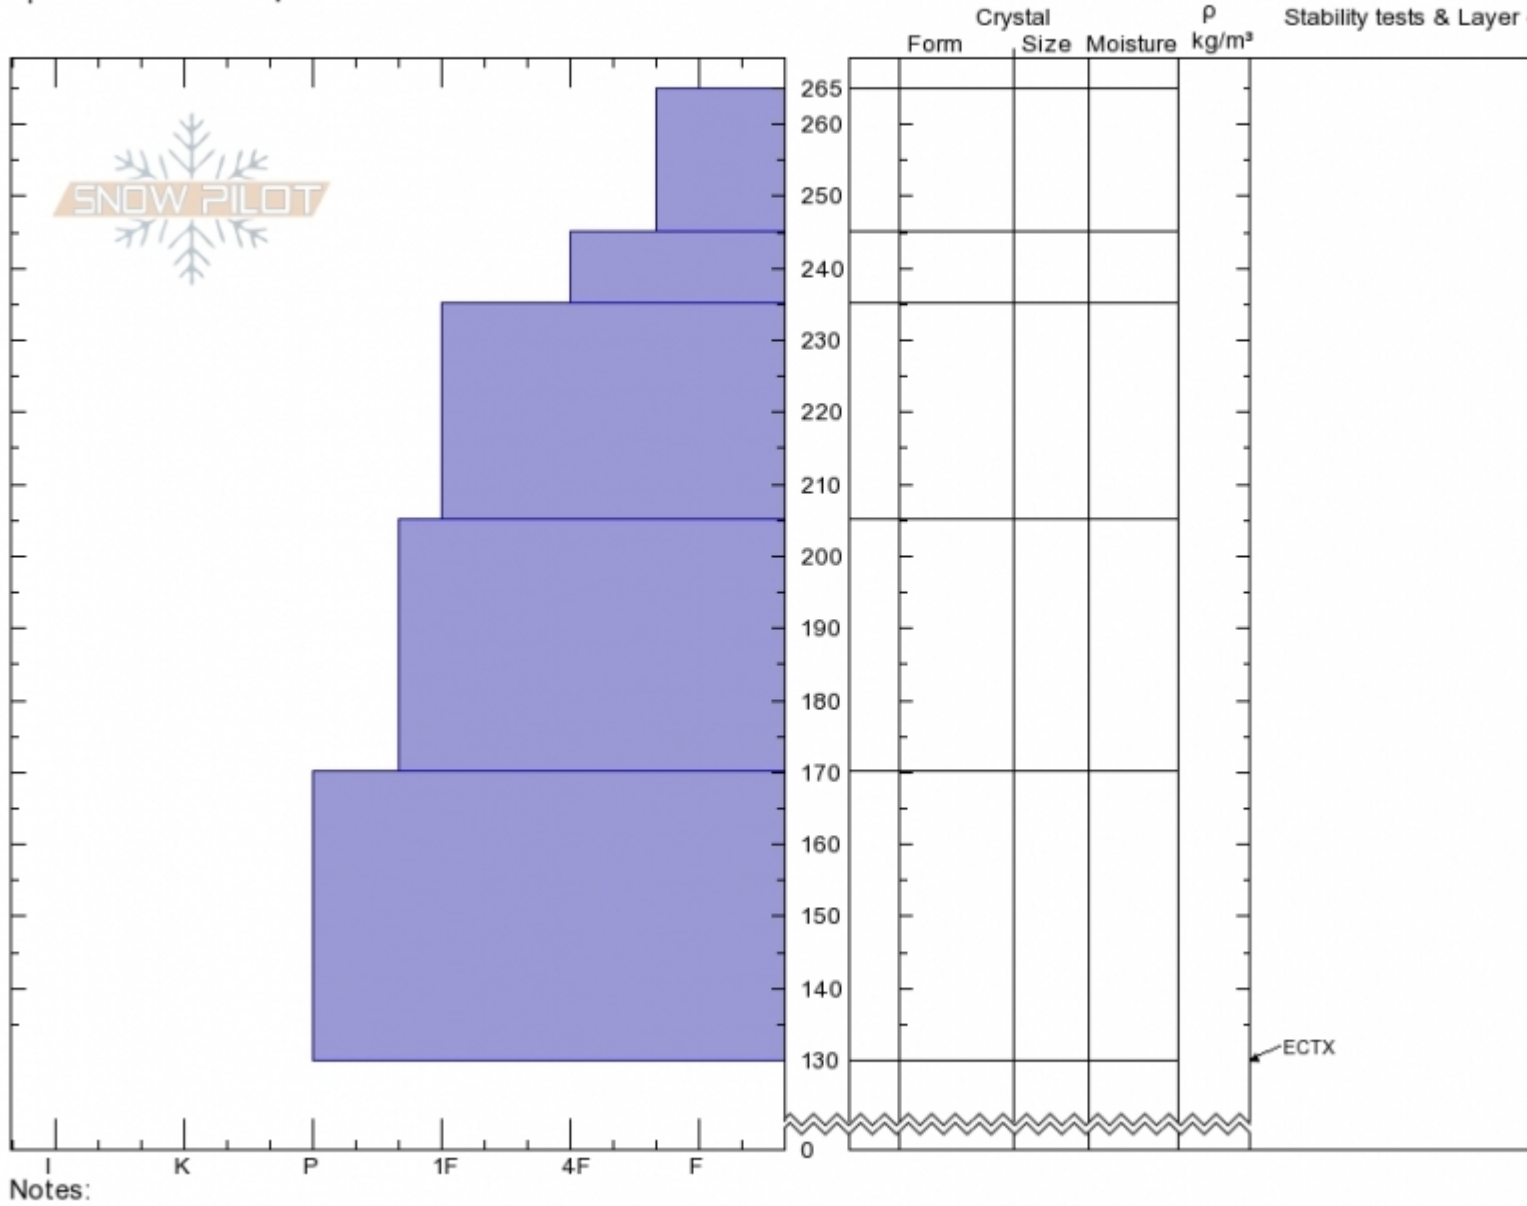

Republic Creek
Beartooths
MT
 Elevation: **9800 ft**
 Aspect: **240°**
 Specifics: **We skied slope**

Spencer Jonas
02/24/2020 - 1:30pm
 Co-ord: **44.98517N, -109.92538W**
 Slope Angle: **28°**
 Wind Loading:

Stability:
 Air Temperature:
 Sky Cover: **BKN**
 Precipitation: **NO**
 Wind: **S Light Breeze**

HS:265 Layer Notes:
PS:20

Advisory Region
 Cooke City
 Longitude
 -109.94W
 Latitude
 44.99N

Forecast link: [GNFAC Avalanche Forecast for Tue Feb 25, 2020](#)
 Cooke City, 2020-02-24