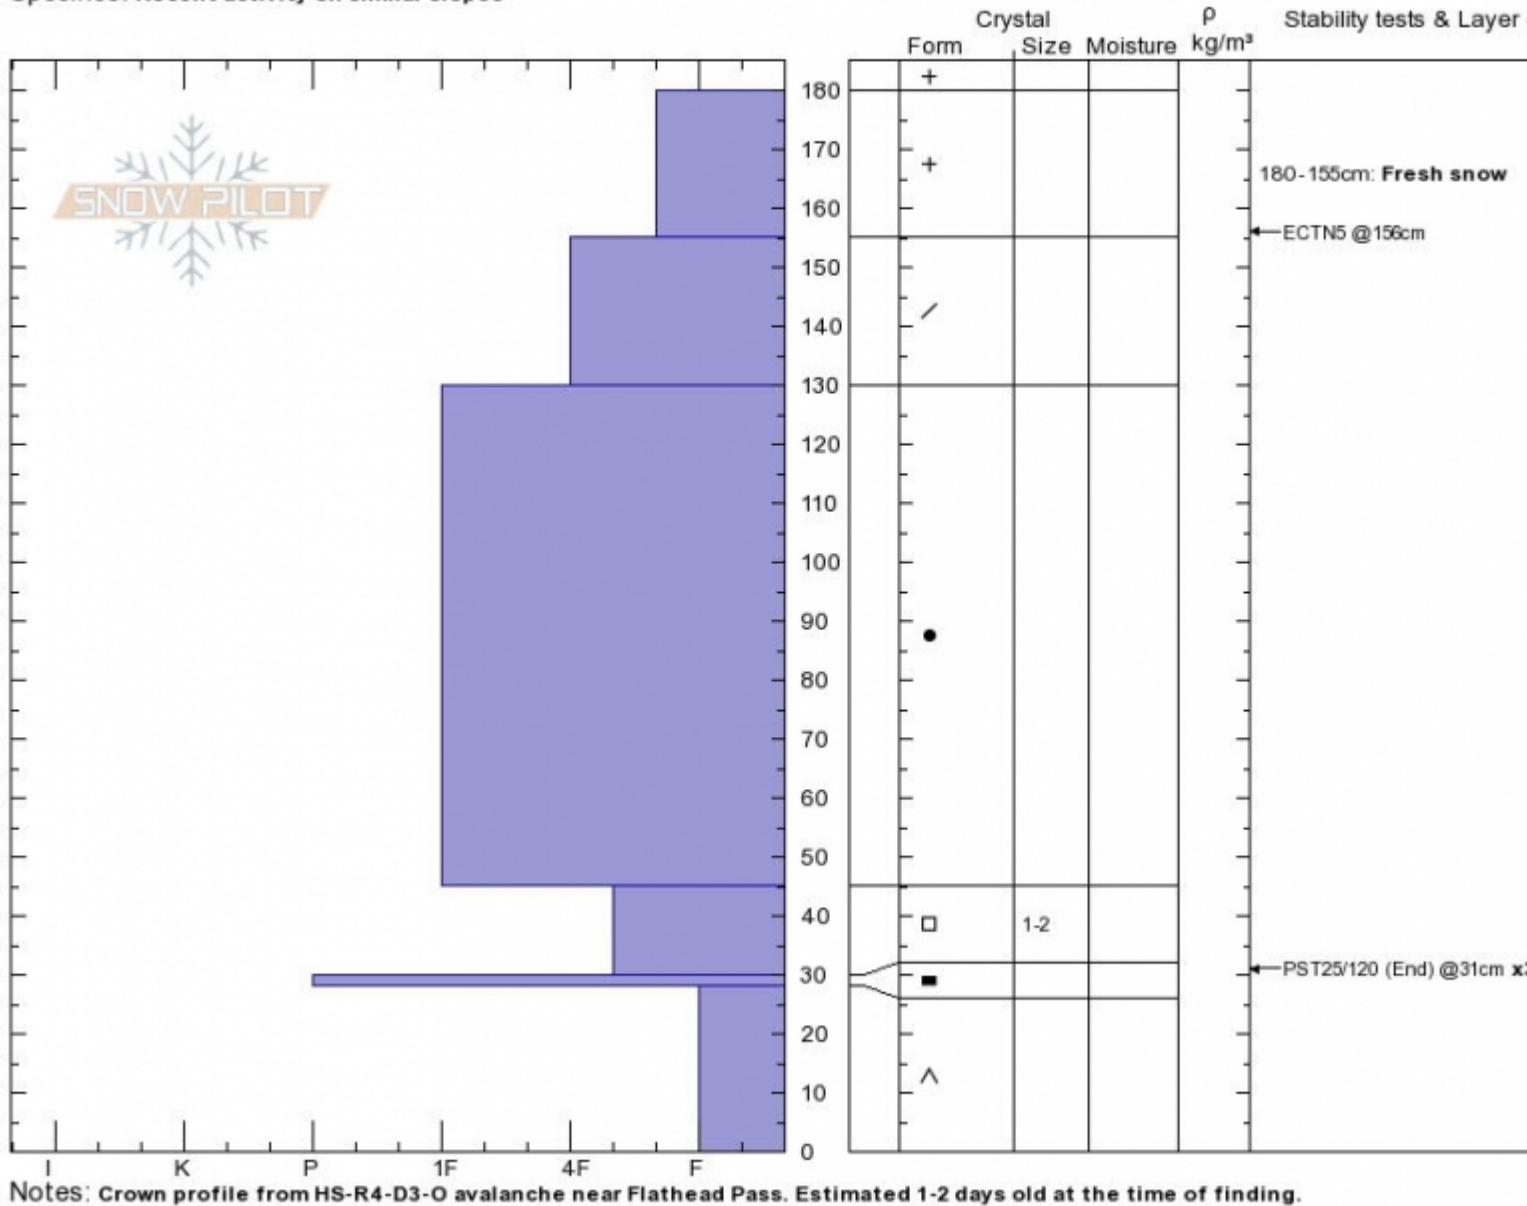

Station Crown Profile Zachary Miller
Bridger Range 02/17/2020 - 12:30pm
MT Co-ord: 45.95430N, -110.99440W
 Elevation: 7800 ft Slope Angle: 28°
 Aspect: NE Wind Loading:
 Specifics: Recent activity on similar slopes

Stability:
 Air Temperature:
 Sky Cover: OVC
 Precipitation: S1
 Wind: SW Calm

HS:180 Layer Notes:
 180-155cm: Fresh snow
 45-30cm: Problematic layer

Advisory Region
 Bridger Range
 Longitude
 -111.02W
 Latitude
 45.97N

Avalanche Details: [Big natural avalanches on Flathead Pass](#)
 Bridger Range, 2020-02-21