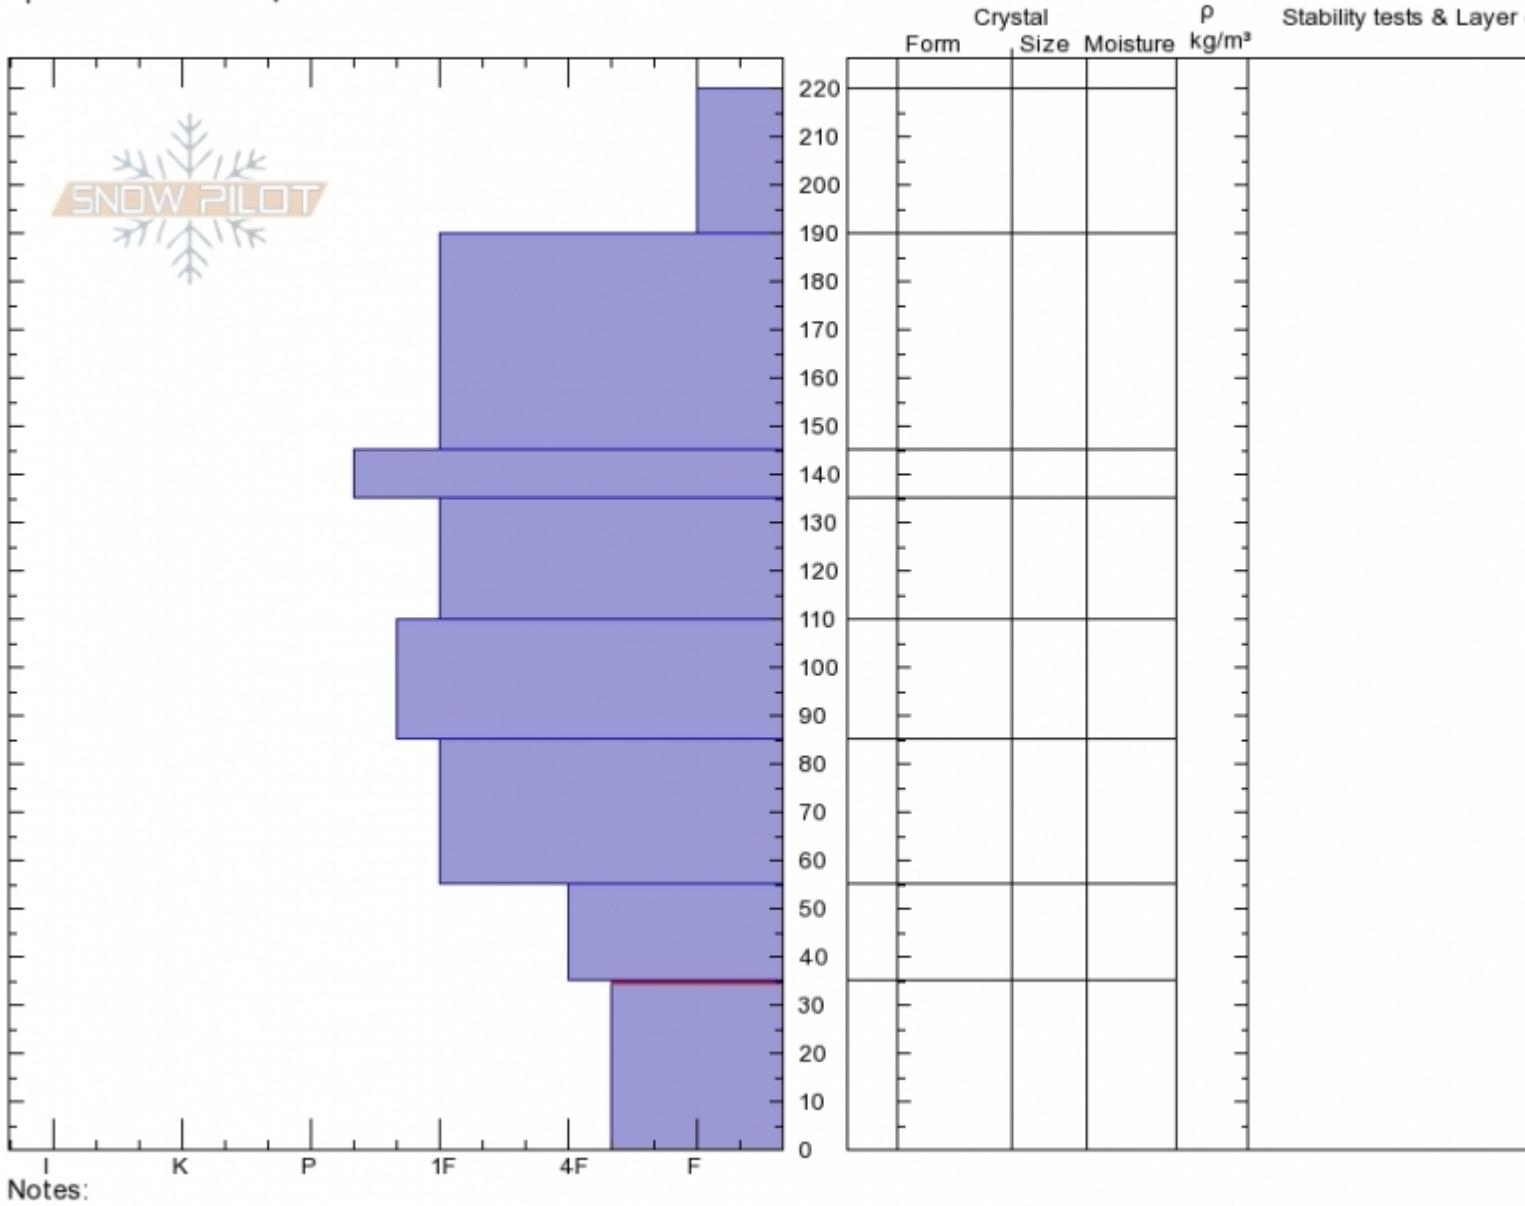

Skyline West
Madison Range-S
MT
 Elevation: **9600 ft**
 Aspect: **275°**
 Specifics: **We skied slope**

Ian Hoyer
02/19/2020 - 1:00pm
 Co-ord: **44.90188N, -111.19656W**
 Slope Angle: **25°**
 Wind Loading: **no**

Stability: **Good**
 Air Temperature:
 Sky Cover: **CLR**
 Precipitation: **NO**
 Wind: **Calm**

HS:220 Layer Notes:
 35-0cm:**Problematic layer**

Advisory Region
 Southern Madison
 Longitude
 -111.23W
 Latitude
 44.92N
 Southern Madison, 2020-02-20