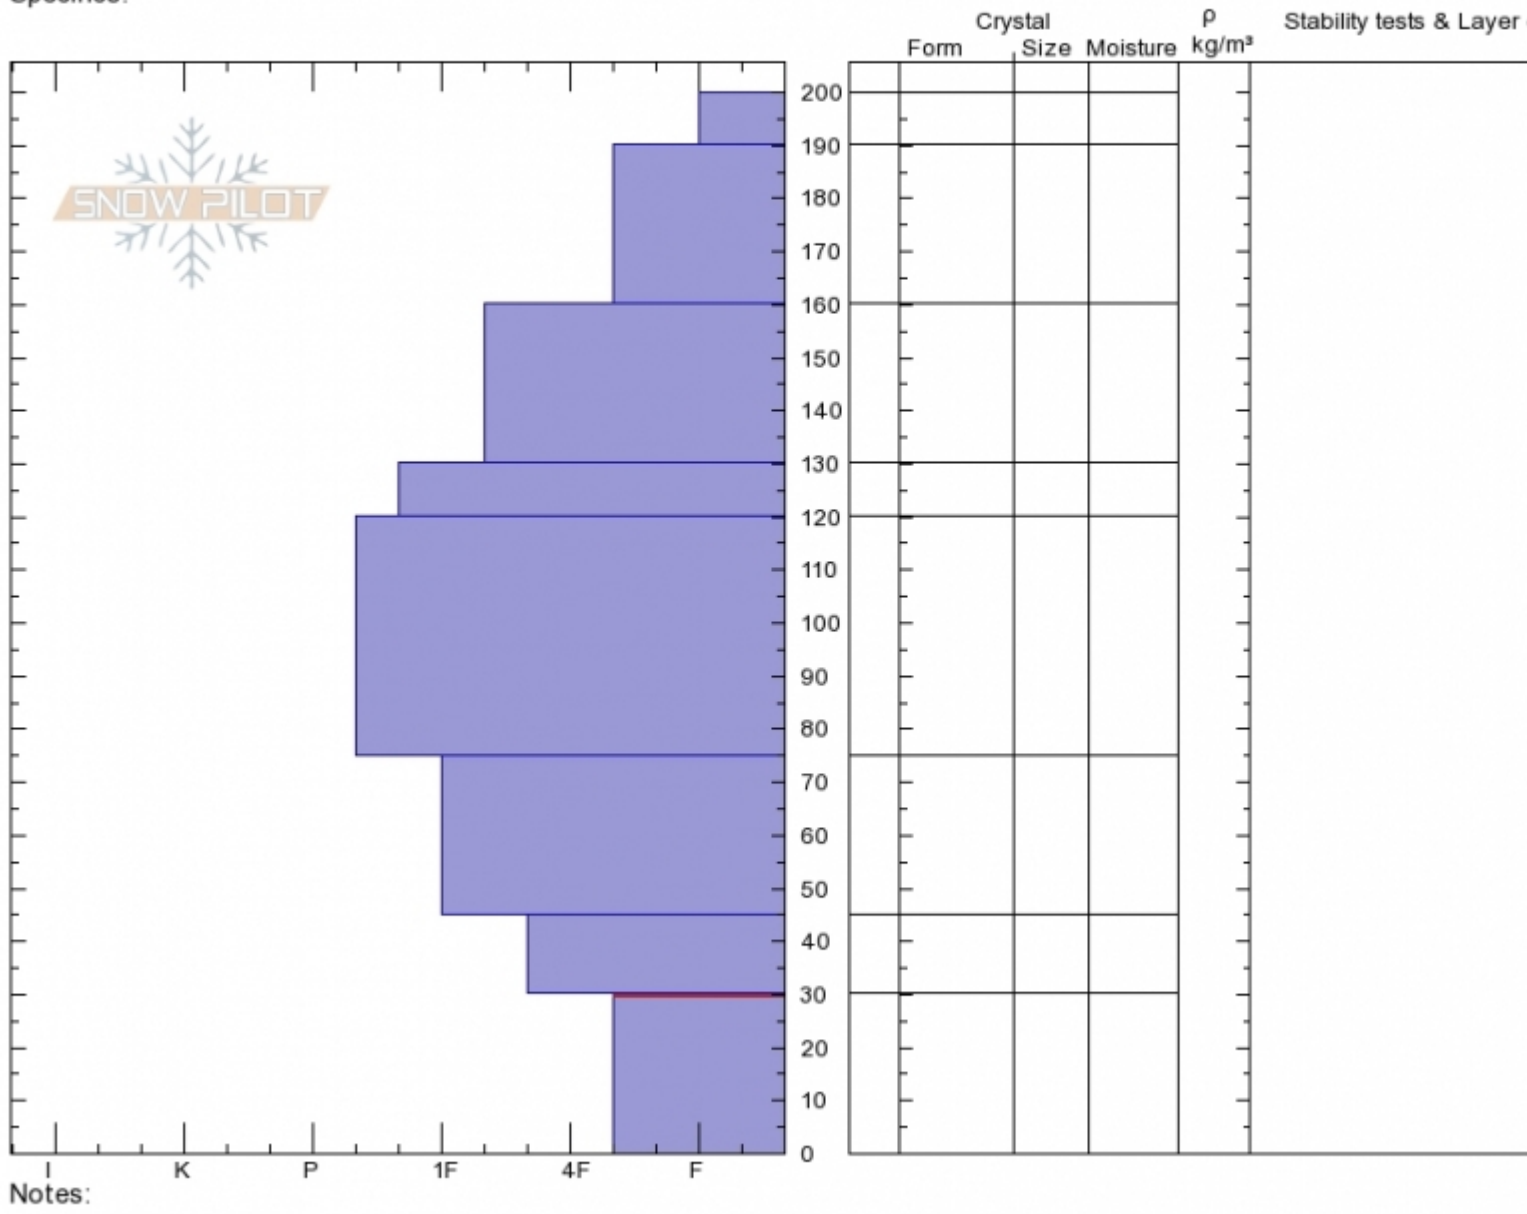

Skyline East
Madison Range-S
MT
 Elevation: **9800 ft**
 Aspect: **90°**
 Specifics:

Ian Hoyer
02/19/2020 - 12:00pm
 Co-ord: **44.90675N, -111.19932W**
 Slope Angle: **25°**
 Wind Loading: **no**

Stability: **Good**
 Air Temperature:
 Sky Cover: **CLR**
 Precipitation: **NO**
 Wind: **Calm**

HS: **200** Layer Notes:
 30-0cm: **Problematic layer**

Advisory Region
 Southern Madison
 Longitude
 -111.23W
 Latitude
 44.92N
 Southern Madison, 2020-02-20