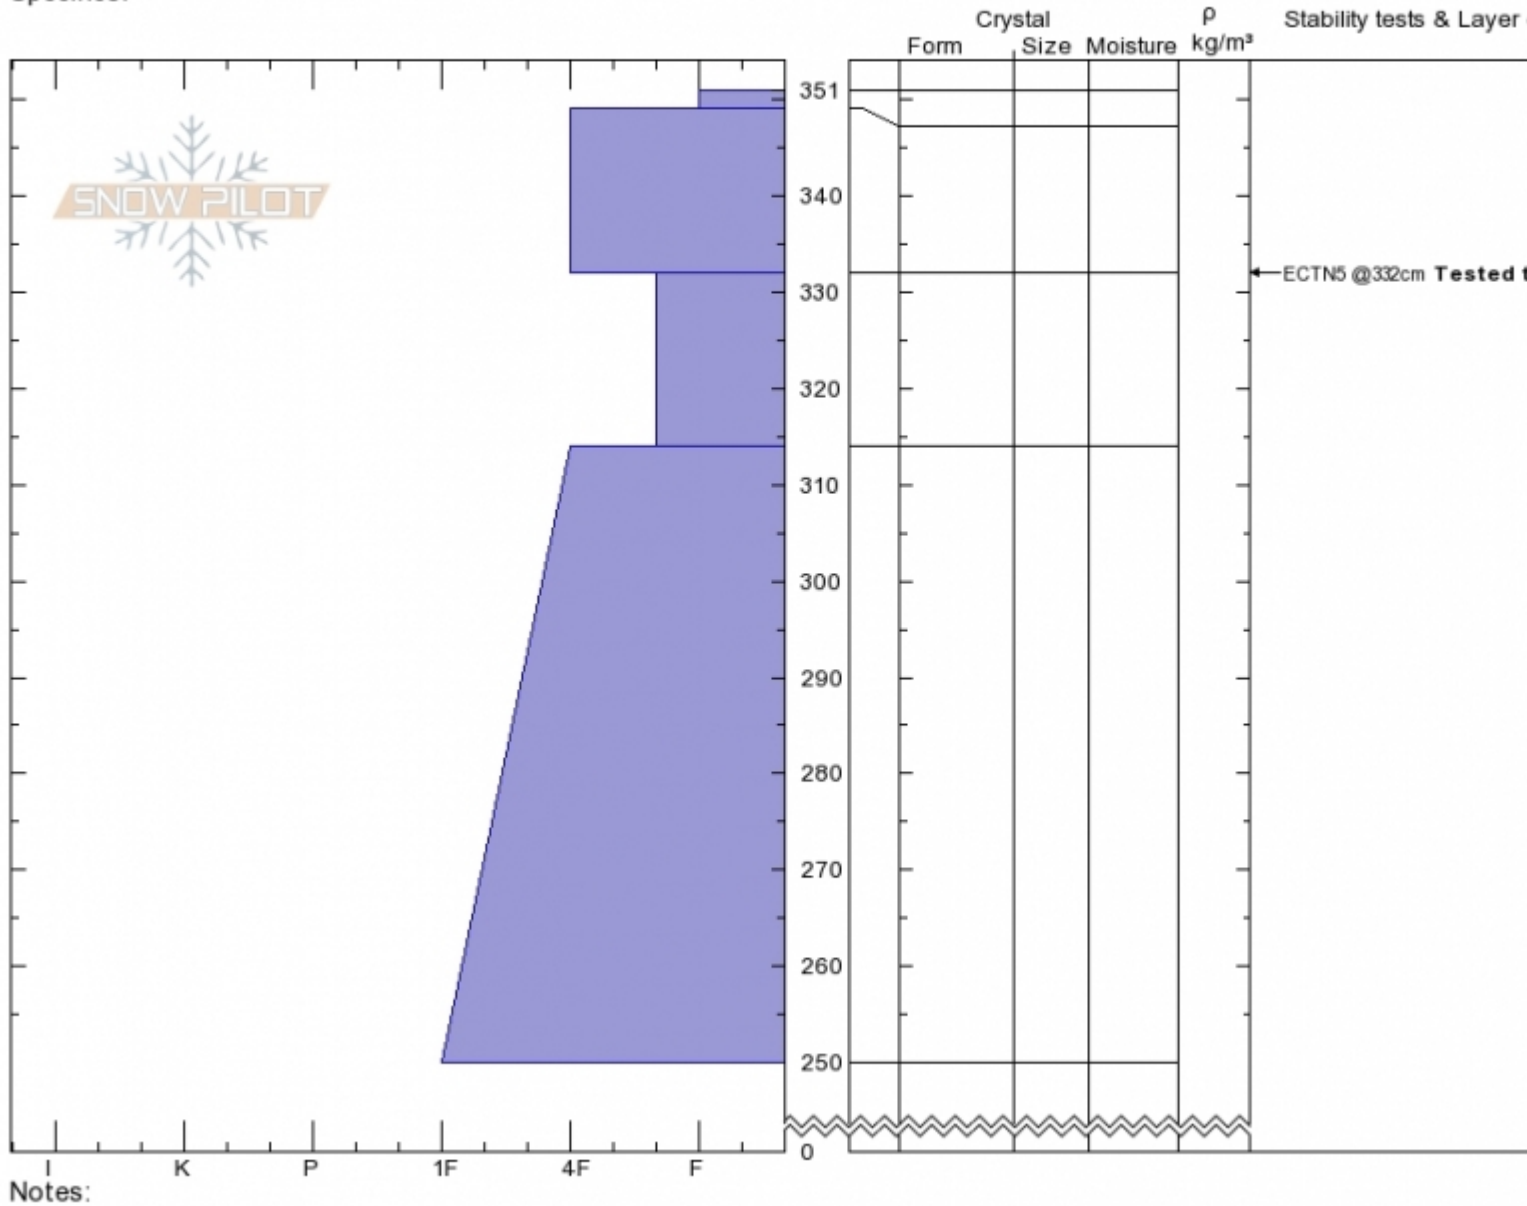

**Mt Abundance**  
**Cooke City**  
**MT**  
 Elevation: **9000 ft**  
 Aspect: **90°**  
 Specifics:

**Ian Hoyer**  
**02/13/2020 - 12:00pm**  
 Co-ord: **45.06190N, -110.01075W**  
 Slope Angle: **31°**  
 Wind Loading: **previous**

Stability: **Fair**  
 Air Temperature:  
 Sky Cover: **BKN**  
 Precipitation: **NO**  
 Wind: **Calm**

HS:351 Layer Notes:

Advisory Region  
 Cooke City  
 Longitude  
 -110.02W  
 Latitude  
 45.08N  
 Cooke City, 2020-02-20