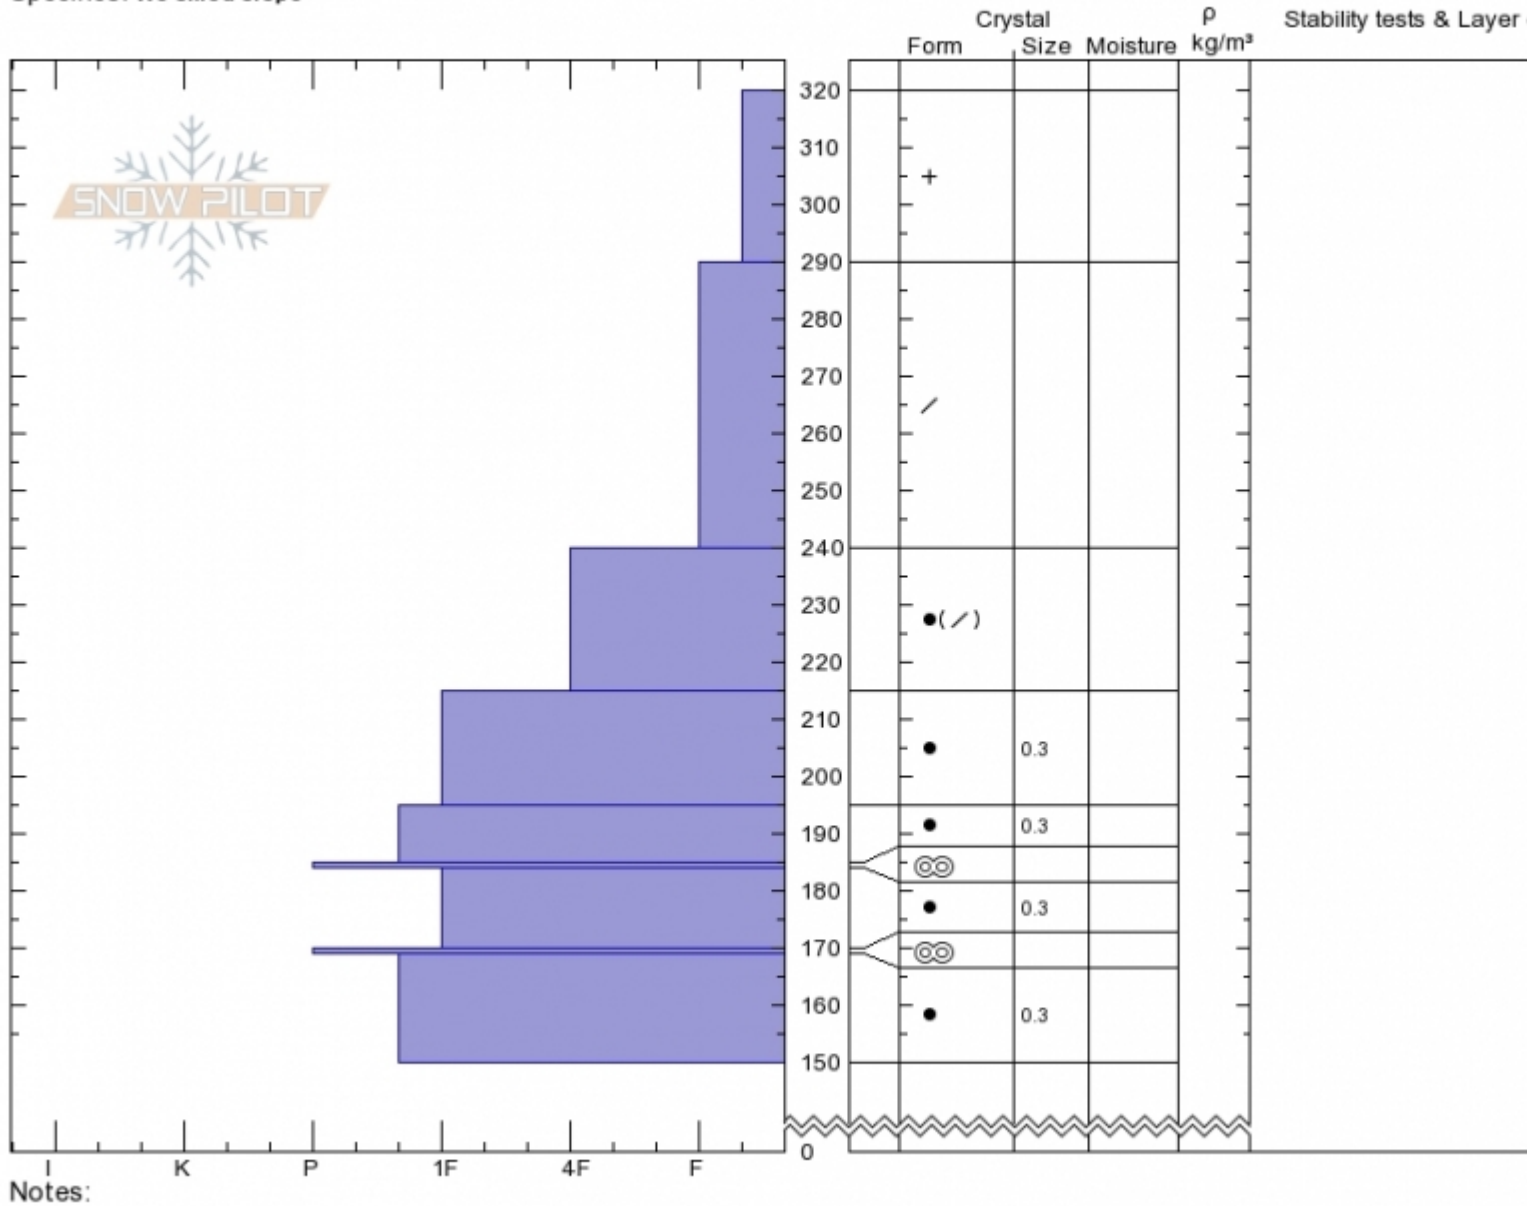

Rasta Chutes
Cooke City
MT
 Elevation: **9900 ft**
 Aspect: **210°**
 Specifics: **We skied slope**

Dave Zinn
02/16/2020 - 12:00pm
 Co-ord: **45.07058N, -109.94516W**
 Slope Angle: **30°**
 Wind Loading: **no**

Stability: **Good**
 Air Temperature:
 Sky Cover: **OVC**
 Precipitation: **S2**
 Wind: **W Light Breeze**

HS:**320** Layer Notes:
 PF:**100**
 PS:**60**

Advisory Region
 Cooke City
 Longitude
 -109.95W
 Latitude
 45.07N
 Cooke City, 2020-02-16