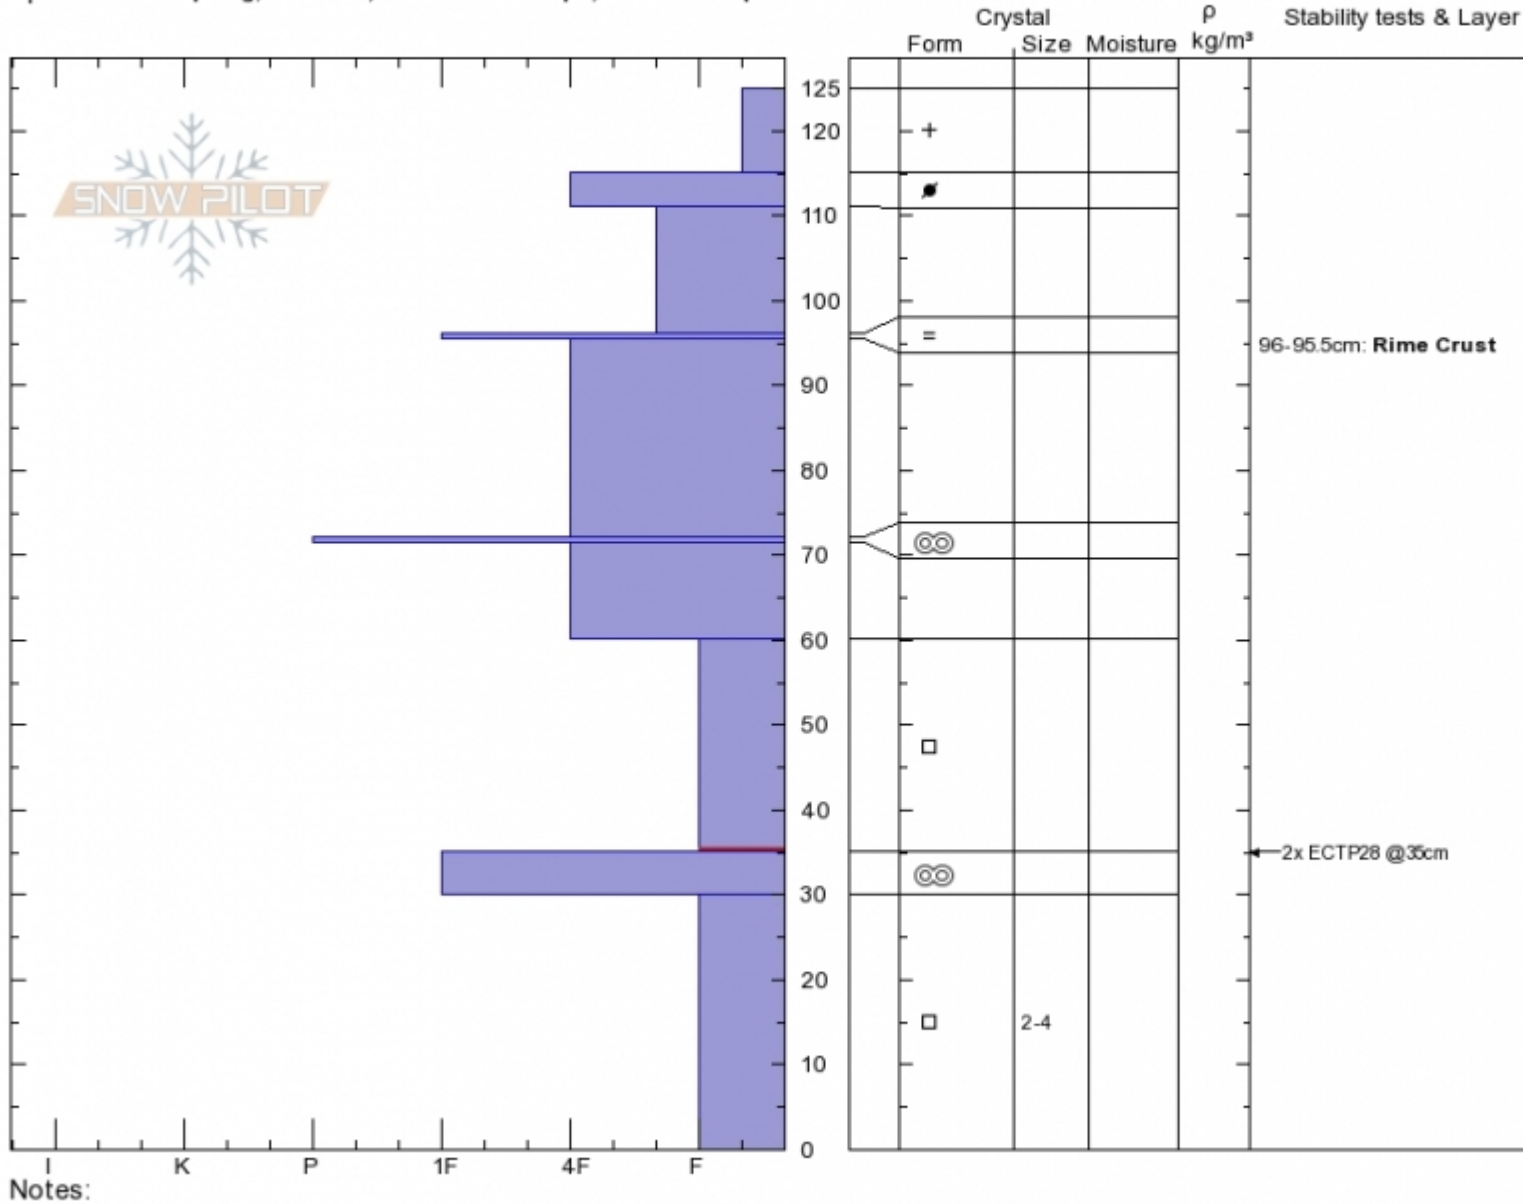

Wheeler Mtn E  
Gallatin Range-N  
MT

Elevation: 8200 ft  
Aspect: 95°

Specifics: Collapsing, localized; Ski tracks on slope; We skied slope

Ian Hoyer  
02/05/2020 - 12:00pm  
Co-ord: 45.50239N, -111.09659W  
Slope Angle: 25°  
Wind Loading: no

Stability: Fair  
Air Temperature: 18°F  
Sky Cover: OVC  
Precipitation: NO  
Wind: Calm

HS:125 Layer Notes:  
PF:20 96-95.5cm: Rime Crust  
PS:100 60-35cm: Problematic layer

Advisory Region  
Northern Gallatin  
Longitude  
-111.08W  
Latitude  
45.51N

**Avalanche Details:** [Natural avalanches on Wheeler Mtn, N. Gallatin](#)  
Northern Gallatin, 2020-02-05