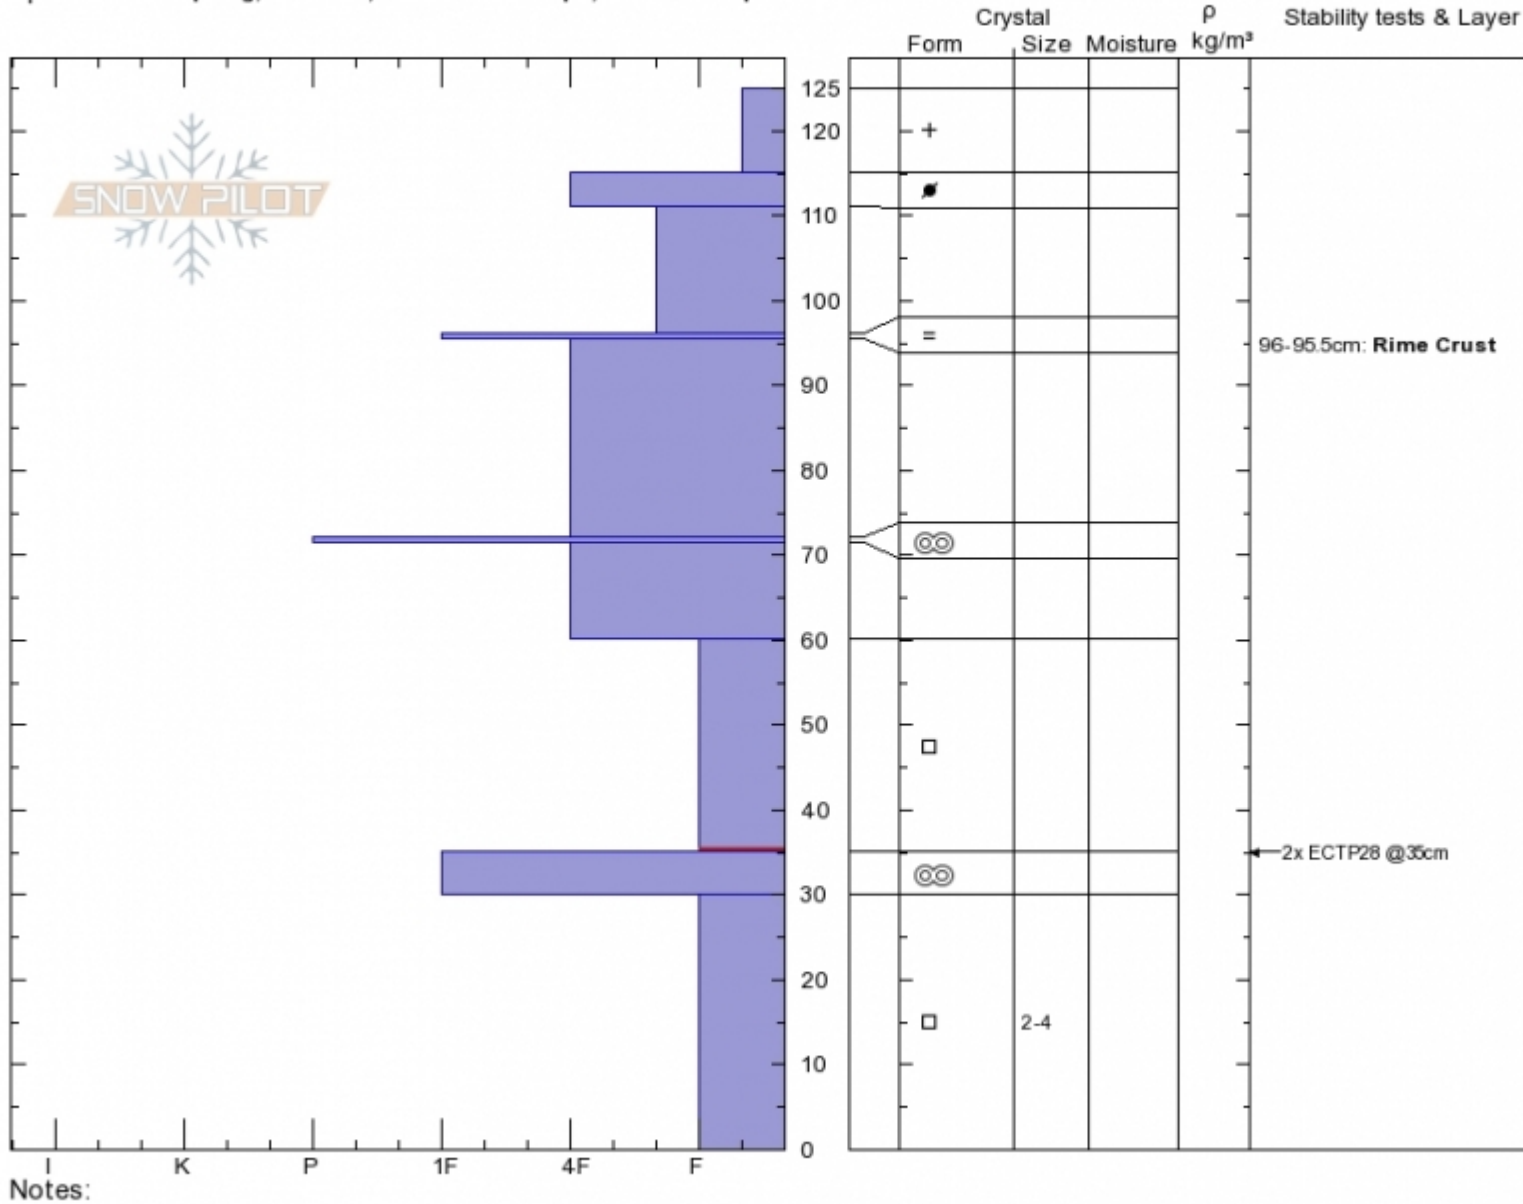

Wheeler Mtn E
Gallatin Range-N
MT

Elevation: 8200 ft
Aspect: 95°

Specifics: Collapsing, localized; Ski tracks on slope; We skied slope

Ian Hoyer
02/05/2020 - 12:00pm
Co-ord: 45.50239N, -111.09659W
Slope Angle: 25°
Wind Loading: no

Stability: Fair
Air Temperature: 18°F
Sky Cover: OVC
Precipitation: NO
Wind: Calm

HS:125 Layer Notes:
PF:20 96-95.5cm: Rime Crust
PS:100 60-35cm: Problematic layer

Advisory Region
Northern Gallatin
Longitude
-111.08W
Latitude
45.51N

Avalanche Details: [Natural avalanches on Wheeler Mtn, N. Gallatin](#)
Northern Gallatin, 2020-02-05