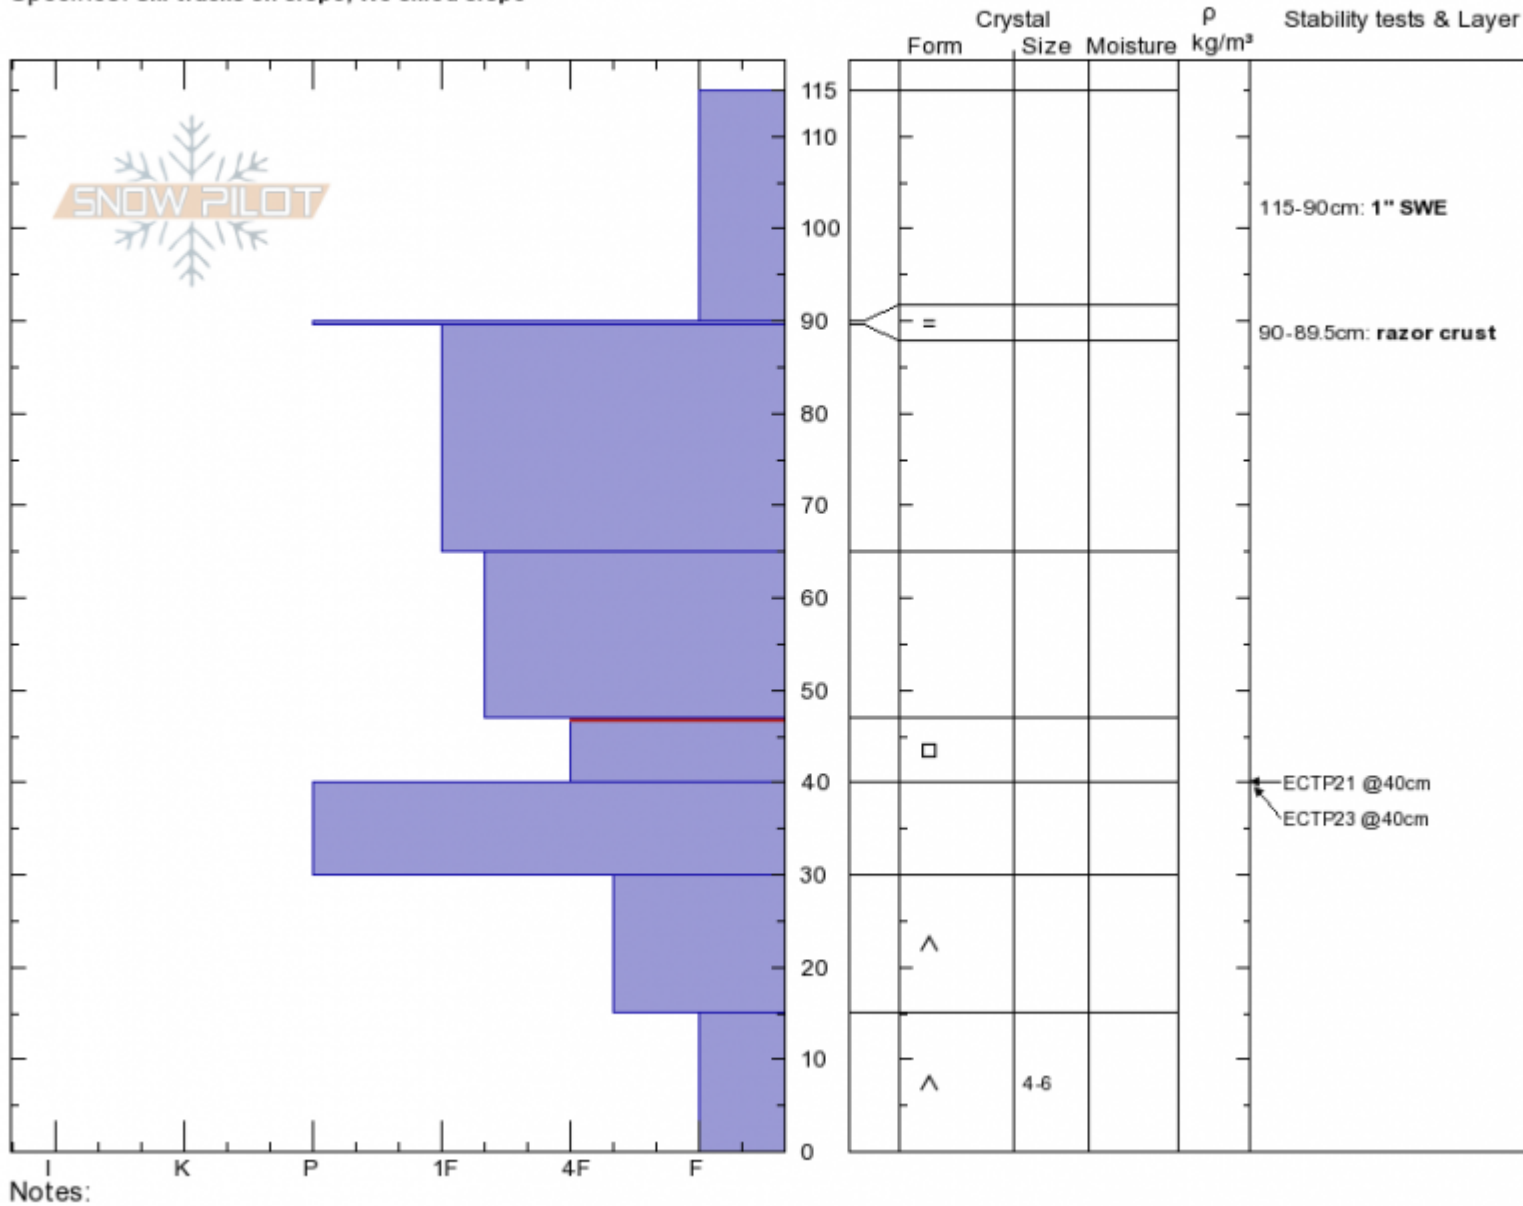

Above Hebgen Lake
Henry Mtns
MT
 Elevation: **9025 ft**
 Aspect: **160°**
 Specifics: **Ski tracks on slope; We skied slope**

Doug Chabot-Admin
02/04/2020 - 12:30pm
 Co-ord: **44.83425N, -111.34635W**
 Slope Angle: **24°**
 Wind Loading: **no**

Stability: **Fair**
 Air Temperature: **-9°C**
 Sky Cover: **CLR**
 Precipitation: **NO**
 Wind: **Calm**

HS: **115** Layer Notes:
 115-90cm: **1" SWE**
 90-89.5cm: **razor crust**
 47-40cm: **Problematic layer**

Advisory Region
 Lionhead Range
 Longitude
 -111.34W
 Latitude
 44.84N
 Lionhead Range, 2020-02-05