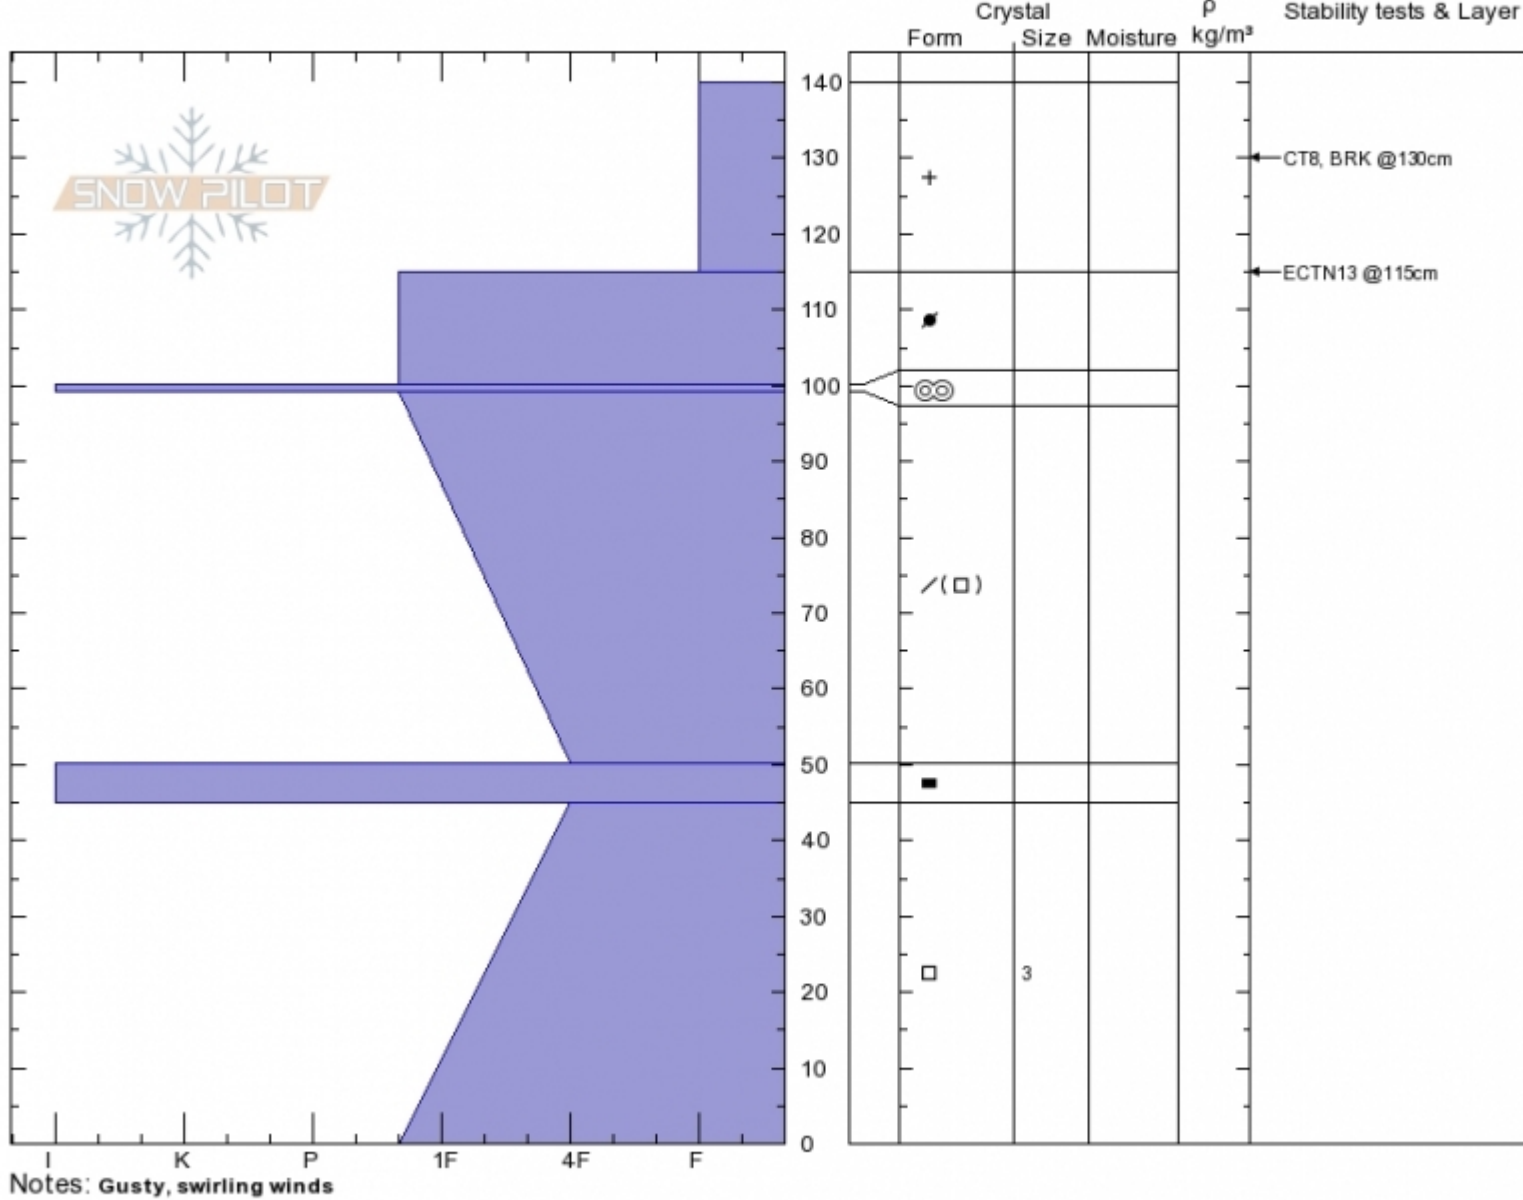

Flathead Pass South  
Bridger Range  
MT

Ryan Locati  
02/04/2020 - 12:00pm  
Co-ord:  
Slope Angle: 19°  
Wind Loading: **yes**

Stability: **Poor**  
Air Temperature: 20°C  
Sky Cover: **CLR**  
Precipitation: **NO**  
Wind: **Moderate**

HS:140 Layer Notes:  
PF:100 100-99cm: **Problematic layer**  
PS:15

Specifics: Collapsing, localized; Cracking; Recent activity on similar slopes; Recent activity on different slopes

Advisory Region  
Bridger Range  
Longitude  
-111.02W  
Latitude  
45.97N

**Avalanche Details:** [Collapsing, cracking and recent natural avalanche in northern Bridgers](#)  
Bridger Range, 2020-02-04