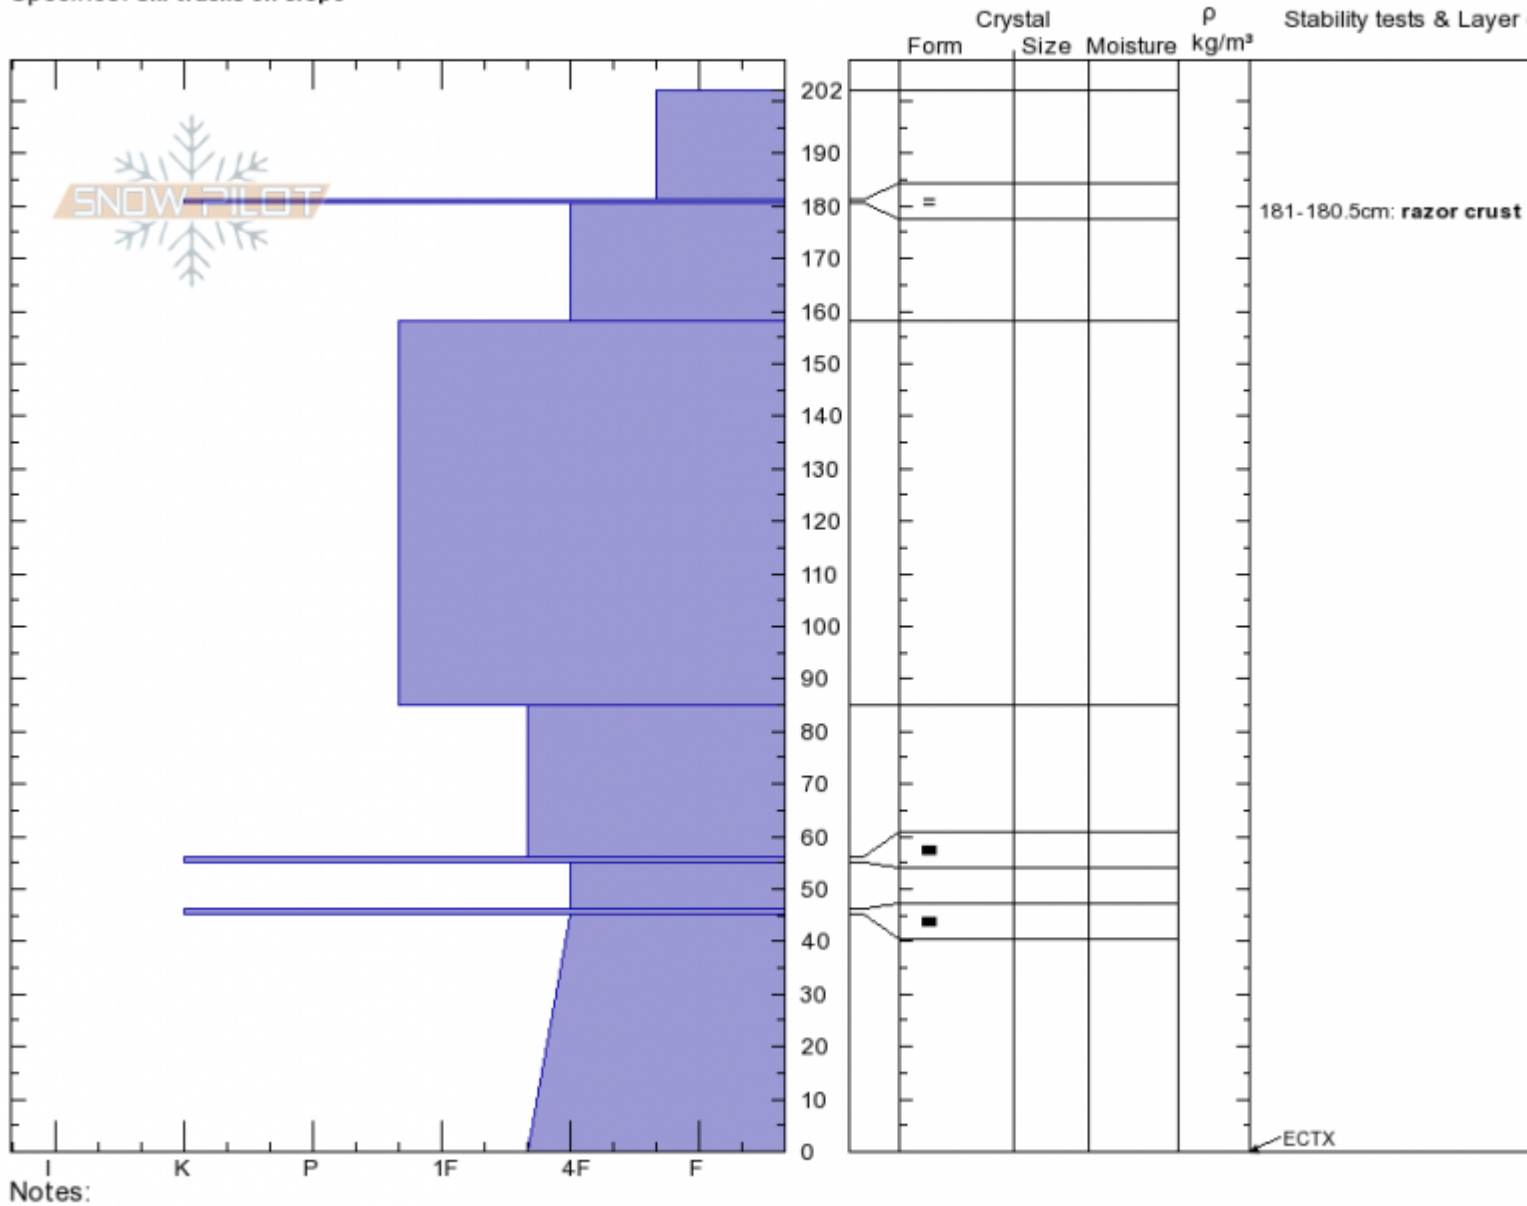

N of Prayer Flags
 Madison Range-N
 MT
 Elevation: 9236 ft
 Aspect: 40°
 Specifics: Ski tracks on slope

Doug Chabot-Admin
 01/28/2020 - 11:40am
 Co-ord: 45.32942N, -111.38090W
 Slope Angle: 35°
 Wind Loading:

Stability:
 Air Temperature: -6°C
 Sky Cover: OVC
 Precipitation: S1
 Wind: Calm

HS:202 Layer Notes:
 181-180.5cm: razor crust
 45-0cm: Problematic layer

Advisory Region
 Northern Madison
 Longitude
 -111.38W
 Latitude
 45.35N
 Northern Madison, 2020-01-28