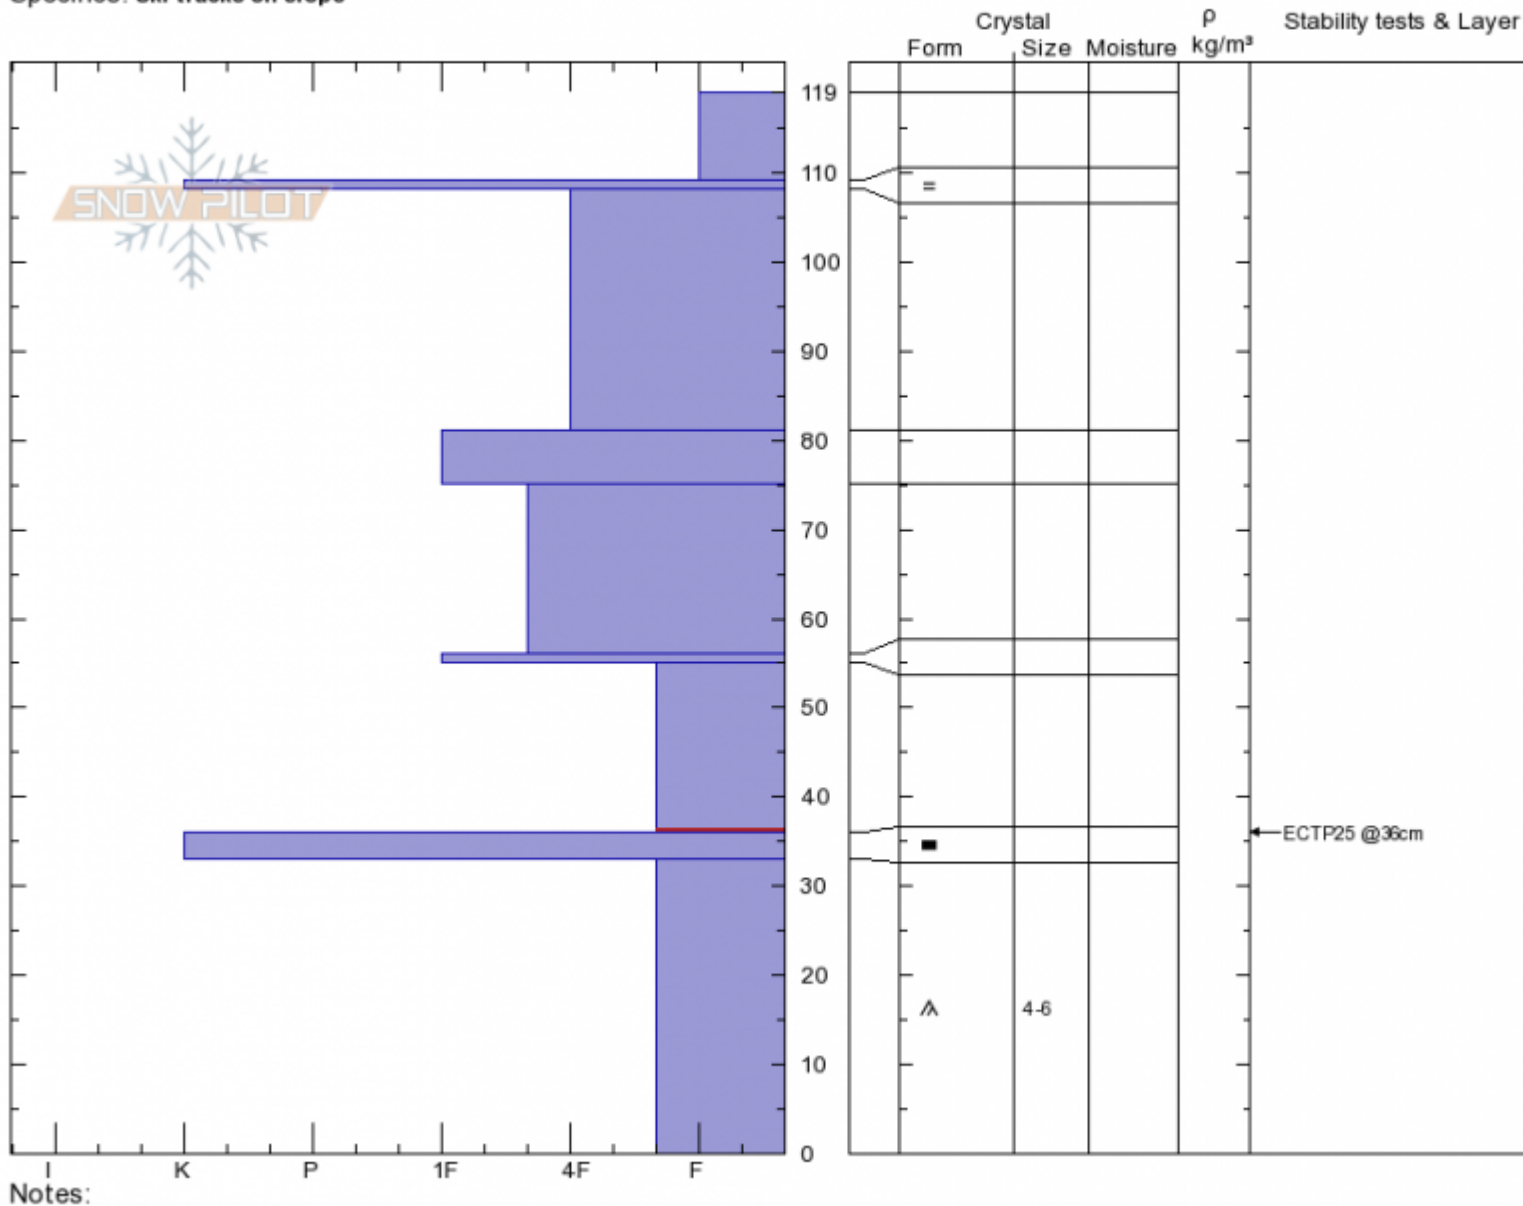

Tyler's Slope
Madison Range-N
MT
Elevation: **9086 ft**
Aspect: **240°**
Specifics: **Ski tracks on slope**

Doug Chabot-Admin
01/28/2020 - 11:00am
Co-ord: **45.32433N, -111.38257W**
Slope Angle: **35°**
Wind Loading:

Stability:
Air Temperature: **-6°C**
Sky Cover: **OVC**
Precipitation: **S1**
Wind: **Calm**

HS:**119** Layer Notes:
55-36cm:**Problematic layer**

Advisory Region
Northern Madison
Longitude
-111.39W
Latitude
45.34N

Forecast link: [GNFAC Avalanche Forecast for Wed Jan 29, 2020](#)
Northern Madison, 2020-01-28