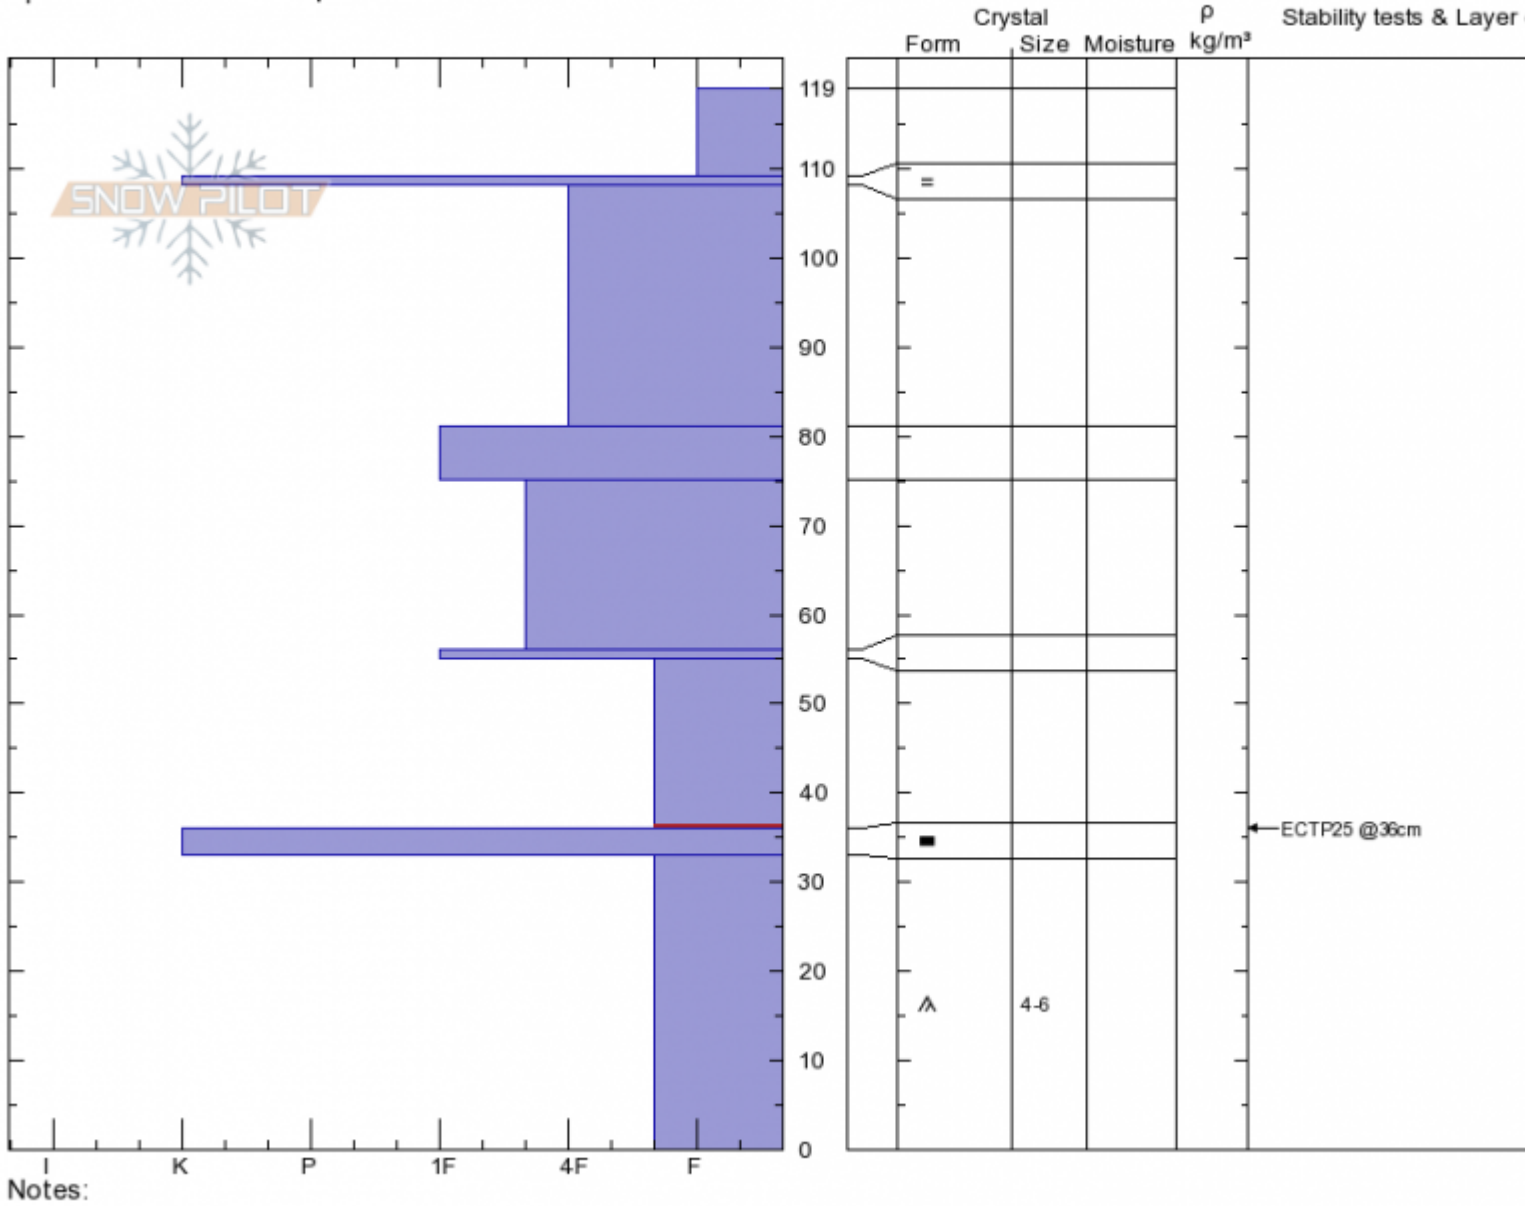

Tyler's Slope
 Madison Range-N
 MT
 Elevation: 9086 ft
 Aspect: 240°
 Specifics: Ski tracks on slope

Doug Chabot-Admin
 01/28/2020 - 11:00am
 Co-ord: 45.32433N, -111.38257W
 Slope Angle: 35°
 Wind Loading:

Stability:
 Air Temperature: -6°C
 Sky Cover: OVC
 Precipitation: S1
 Wind: Calm

HS:119 Layer Notes:
 55-36cm: Problematic layer

Advisory Region
 Northern Madison
 Longitude
 -111.39W
 Latitude
 45.34N

Forecast link: [GNFAC Avalanche Forecast for Wed Jan 29, 2020](#)
 Northern Madison, 2020-01-28