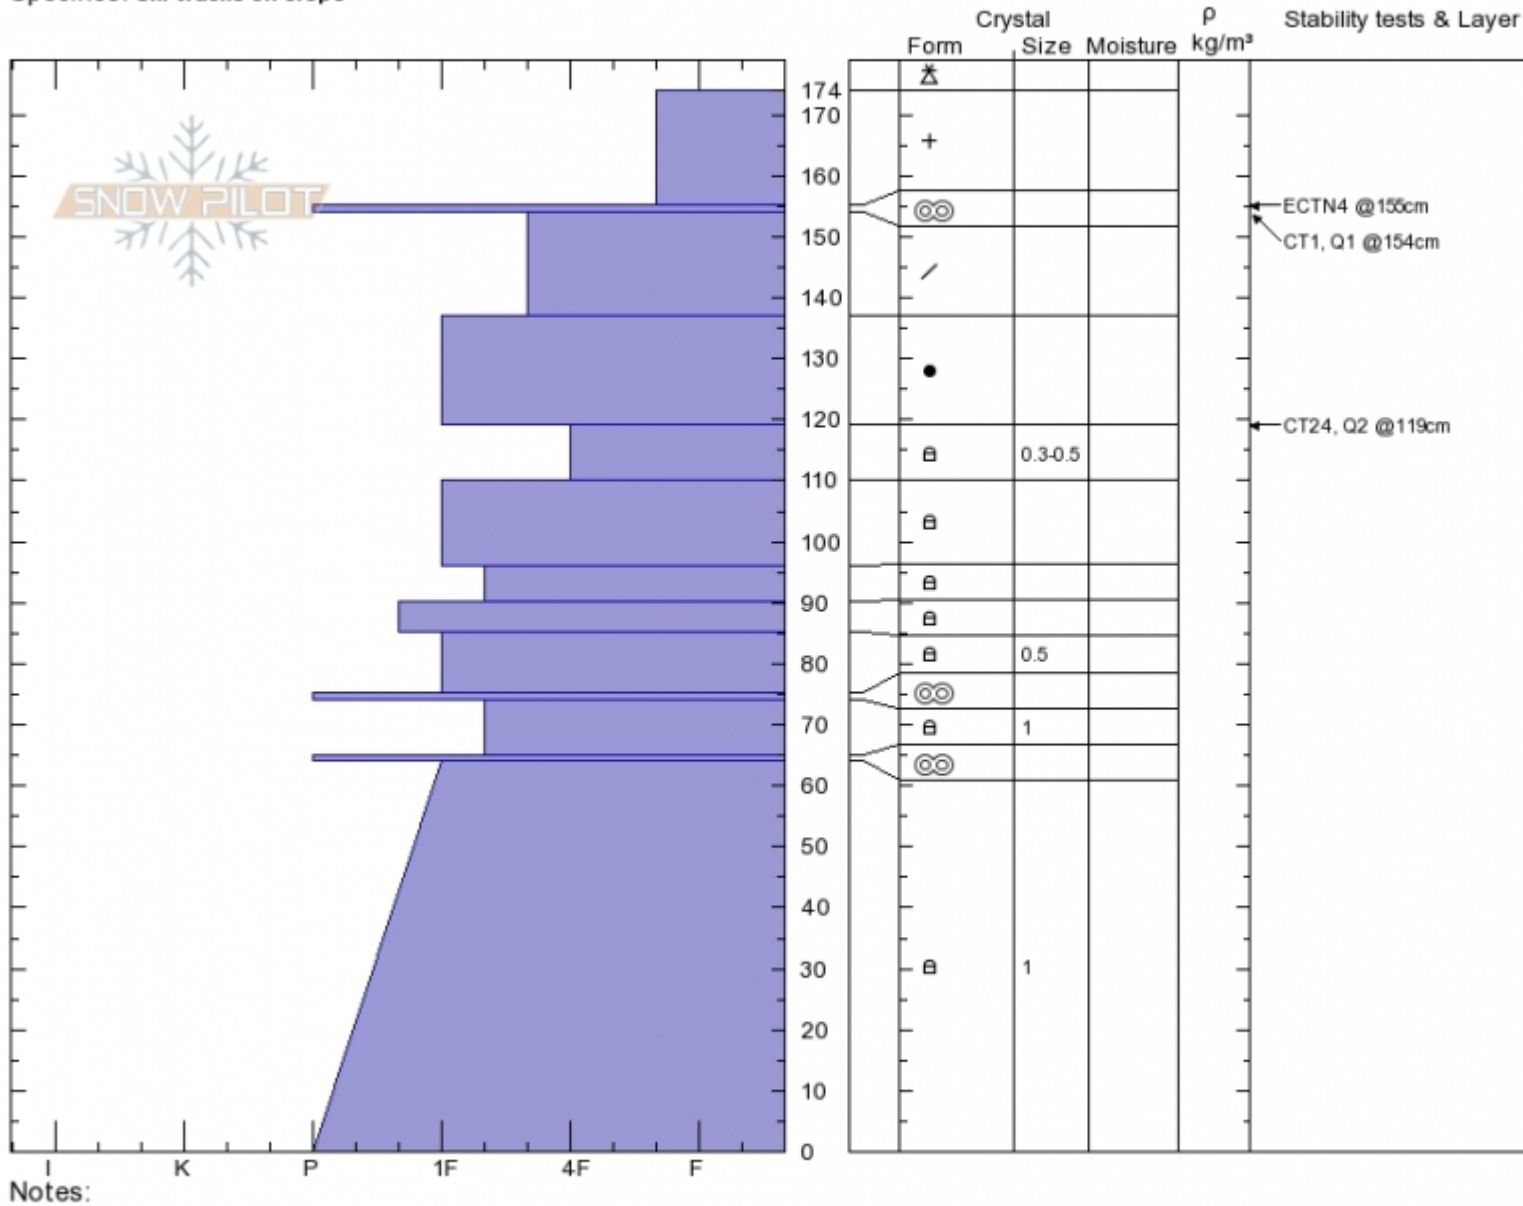

**N Side of Texas Meadow** Spencer Jonas  
**Bridger Range** 01/27/2020 - 1:00pm  
**MT** Co-ord: 45.83014N, -110.92960W  
 Elevation: 7800 ft Slope Angle: 25°  
 Aspect: 340° Wind Loading: no  
 Specifics: Ski tracks on slope

Stability: HS:174 Layer Notes:  
 Air Temperature:  
 Sky Cover: SCT  
 Precipitation: NO  
 Wind: Calm

Advisory Region  
 Bridger Range  
 Longitude  
 -110.93W  
 Latitude  
 45.84N  
 Bridger Range, 2020-01-27