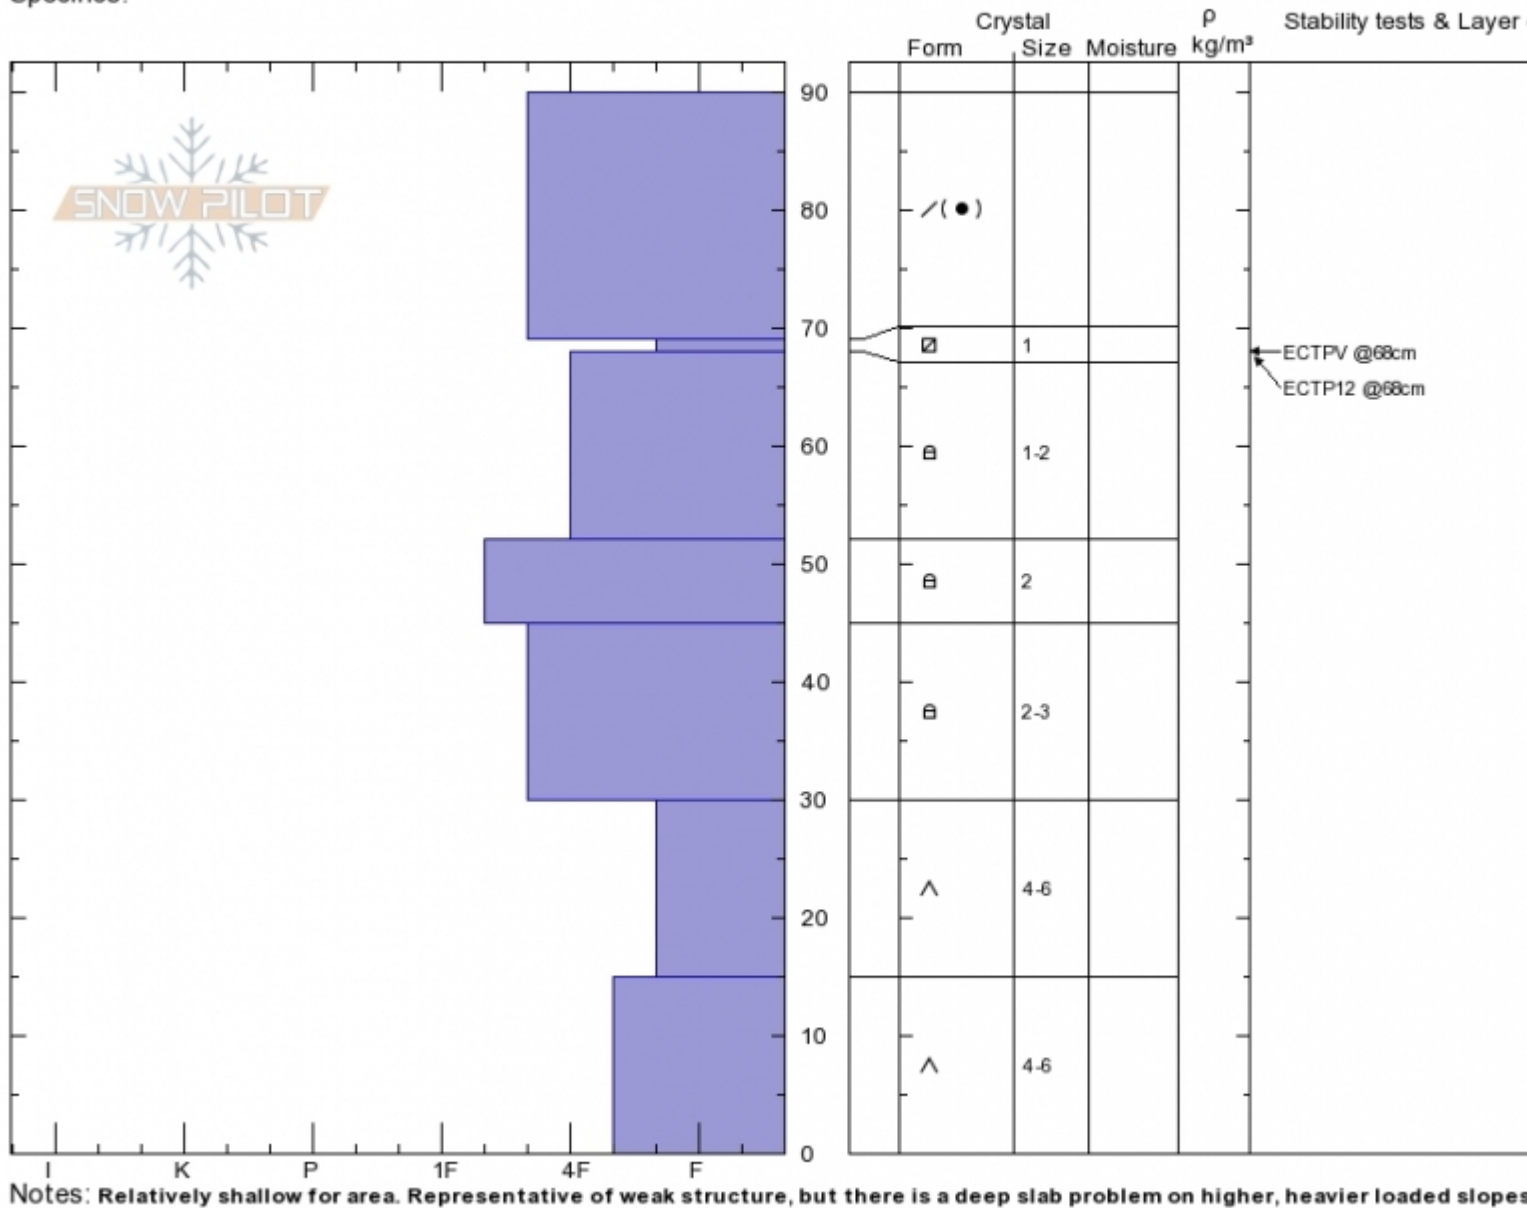

**Consolation Hill, TFrk**  
**Madison Range-S**  
**MT**  
 Elevation: **9230 ft**  
 Aspect: **120°**  
 Specifics:

**Alex Marienthal**  
**01/26/2020 - 11:03am**  
 Co-ord: **44.97241N, -111.27128W**  
 Slope Angle: **22°**  
 Wind Loading:

Stability: **Fair**  
 Air Temperature:  
 Sky Cover: **BKN**  
 Precipitation: **NO**  
 Wind: **Calm**

HS:90 Layer Notes:

Advisory Region  
 Southern Madison  
 Longitude  
 -111.27W  
 Latitude  
 45.06N  
 Southern Madison, 2020-01-26