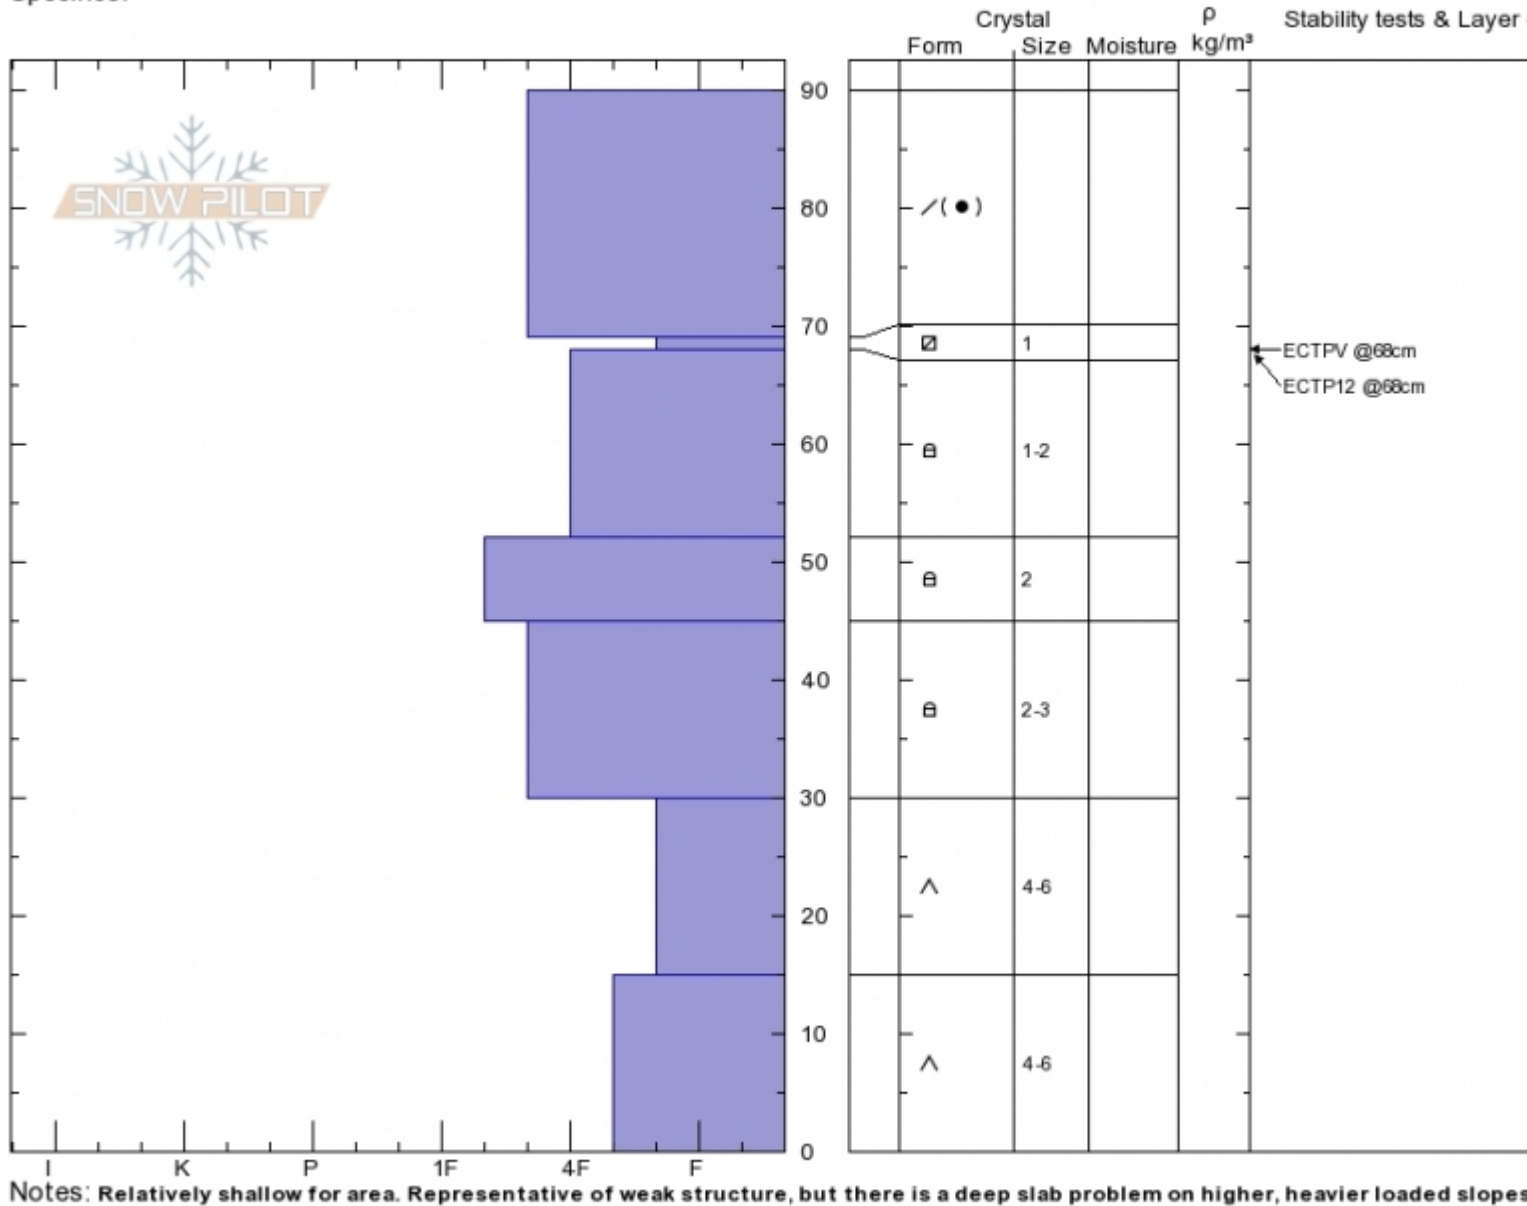

Consolation Hill, TFrk
Madison Range-S
MT
 Elevation: **9230 ft**
 Aspect: **120°**
 Specifics:

Alex Marienthal
01/26/2020 - 11:03am
 Co-ord: **44.97241N, -111.27128W**
 Slope Angle: **22°**
 Wind Loading:

Stability: **Fair**
 Air Temperature:
 Sky Cover: **BKN**
 Precipitation: **NO**
 Wind: **Calm**

HS:90 Layer Notes:

Advisory Region
 Southern Madison
 Longitude
 -111.27W
 Latitude
 45.06N
 Southern Madison, 2020-01-26