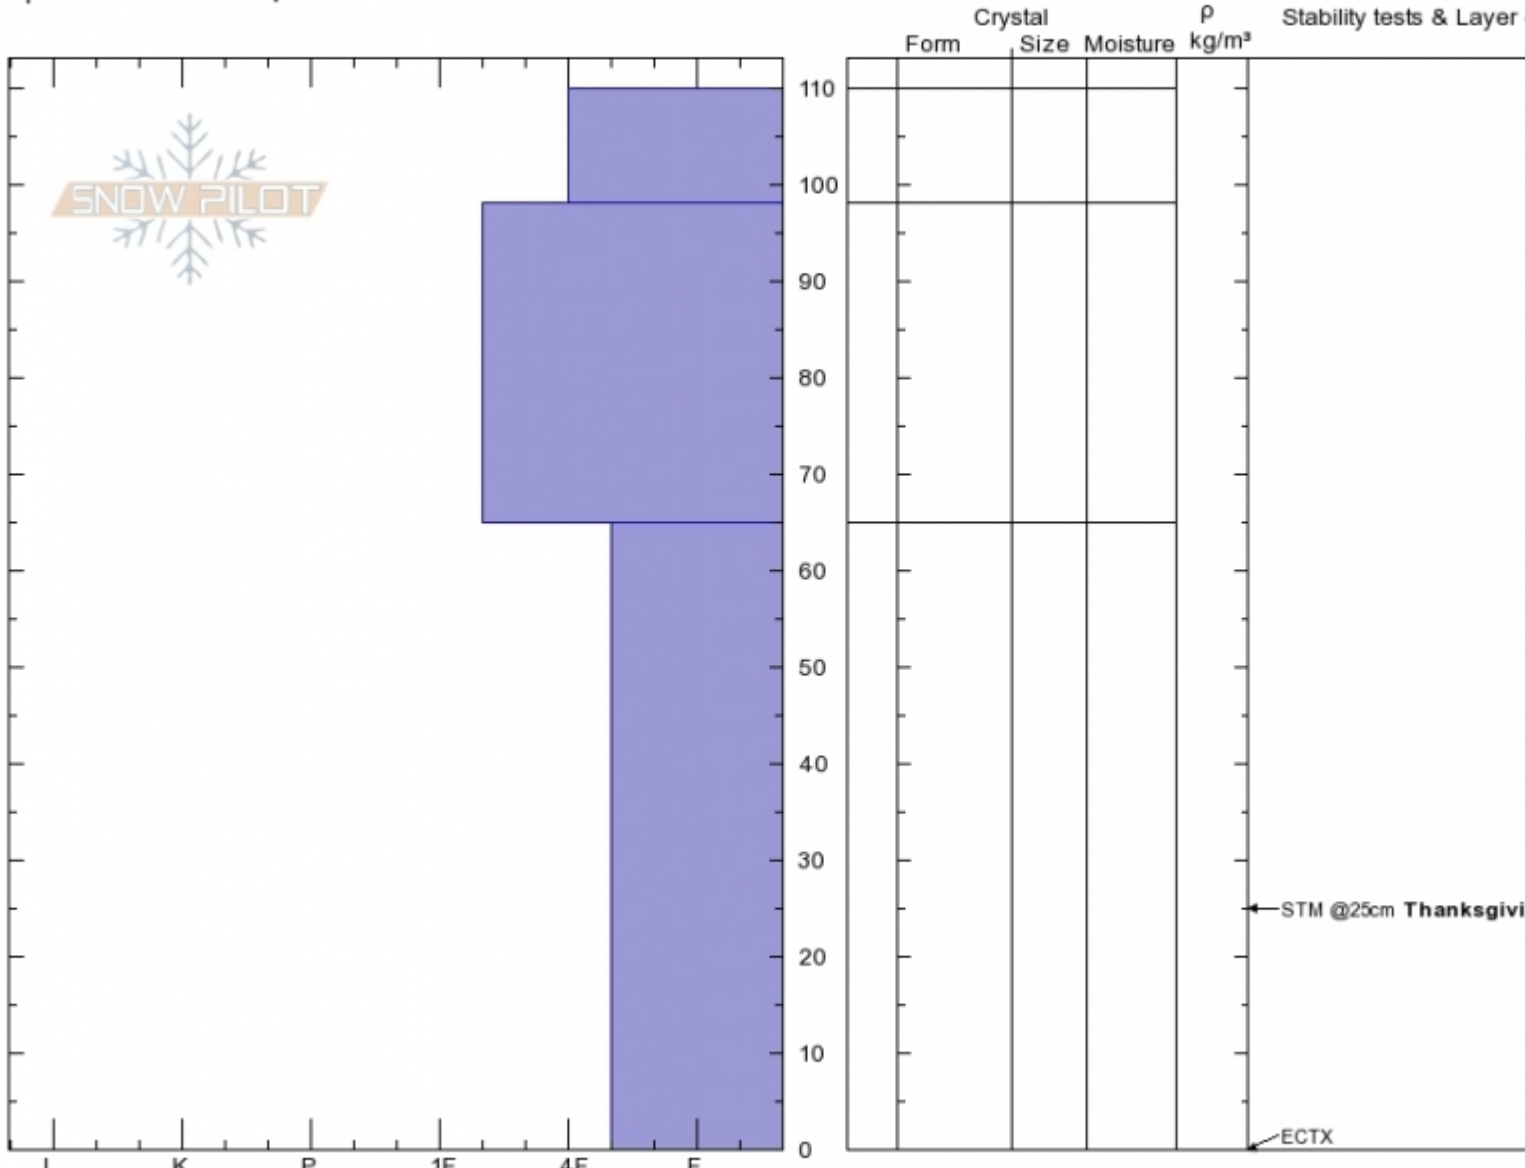

Pebble Creek
Absaroka Range
MT
 Elevation: **8723 ft**
 Aspect: **S**
 Specifics: **We skied slope**

Jesse Logan
01/25/2020 - 1:30pm
 Co-ord:
 Slope Angle: **35°**
 Wind Loading: **yes**

Stability:
 Air Temperature: **25°F**
 Sky Cover: **BKN**
 Precipitation: **S-1**
 Wind: **W Moderate**

HS: **110** Layer Notes:
 65-0cm: **Problematic layer**

Notes: No red flags, good test results and no observed Av. (visibility not great). BUT low snowpack, only 110cm and pockets (to 9,250 ft. facets.

Advisory Region
 Cooke City
 Longitude
 -110.03W
 Latitude
 45.03N
 Cooke City, 2020-01-26