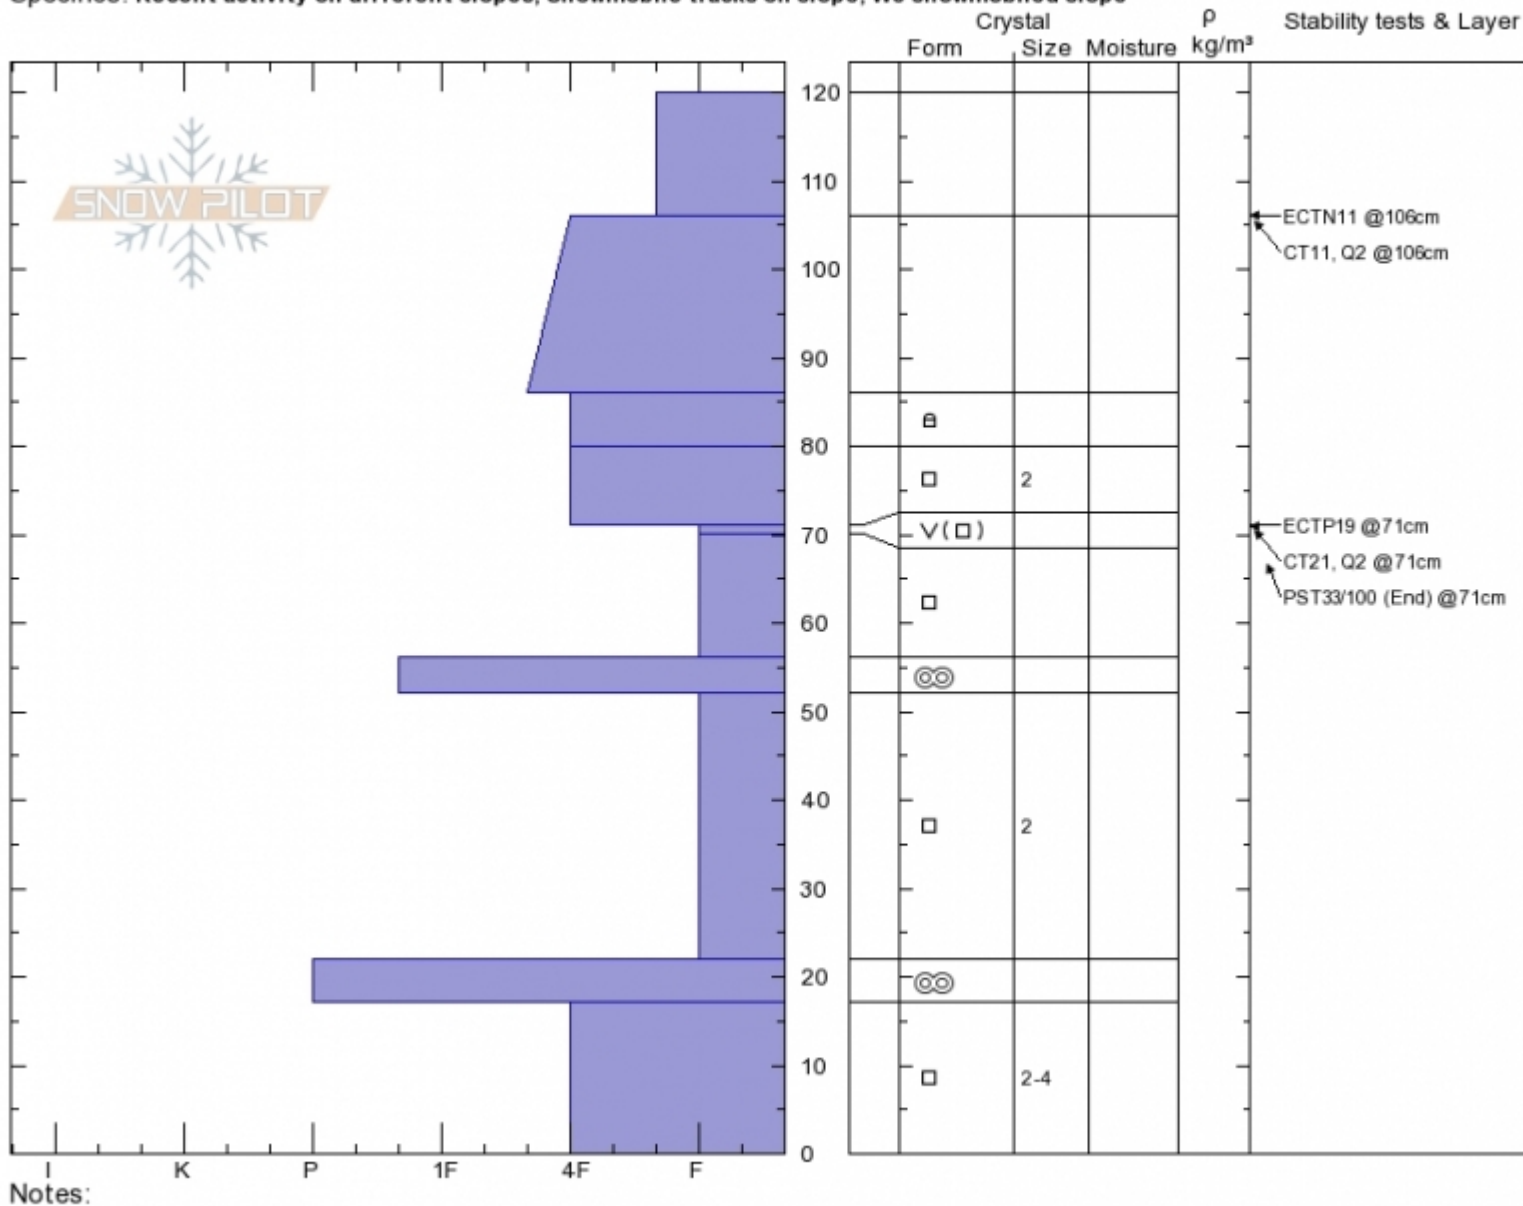

McAtee Basin
Madison Range-N
MT

Elevation: 9300 ft
Aspect: 20°

Specifics: Recent activity on different slopes; Snowmobile tracks on slope; We snowmobiled slope

Ian Hoyer
01/21/2020 - 1:00pm
Co-ord: 45.18772N, -111.45896W
Slope Angle: 28°
Wind Loading: no

Stability: Fair
Air Temperature:
Sky Cover: FEW
Precipitation: NO
Wind: Calm

HS:120 Layer Notes:
71-70cm: Problematic layer

Notes:
Advisory Region
Northern Madison
Longitude
-111.44W
Latitude
45.18N
Northern Madison, 2020-01-21