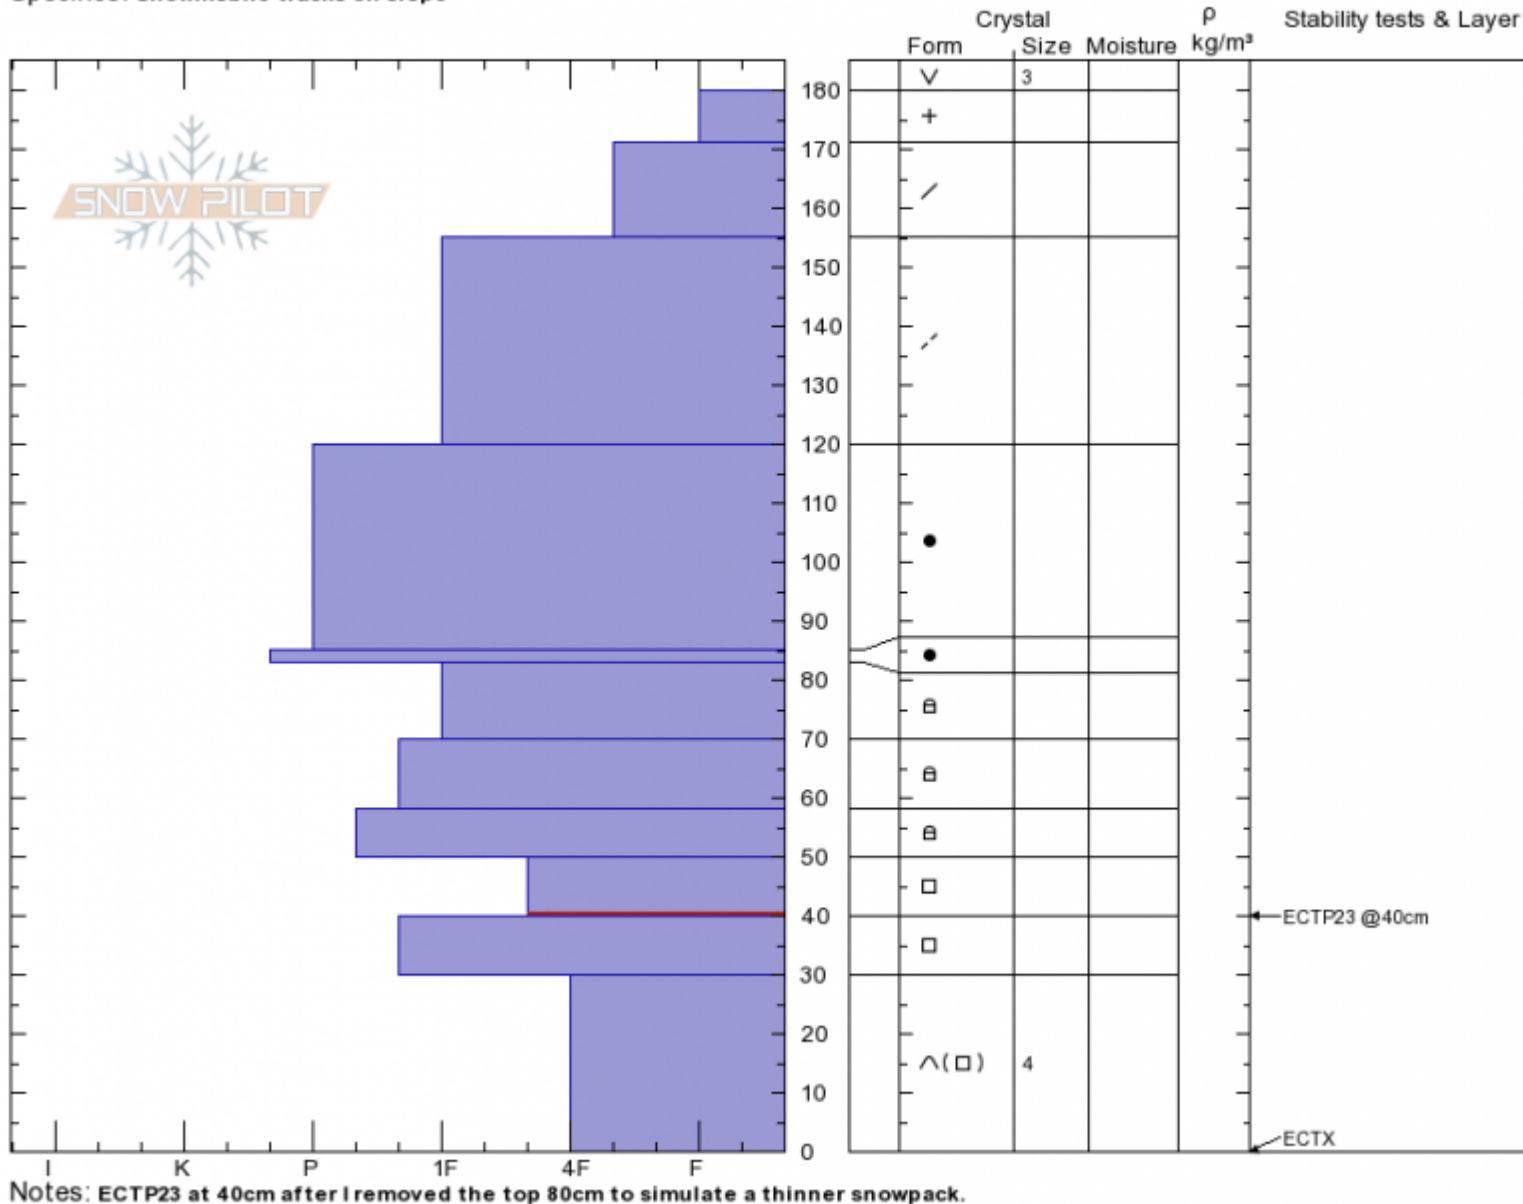

Abundance Ridge\_low  
 Cooke City  
 MT  
 Elevation: 9150 ft  
 Aspect: 130°  
 Specifics: Snowmobile tracks on slope

Doug Chabot-Admin  
 01/20/2020 - 11:00am  
 Co-ord: 45.06415N, -110.01765W  
 Slope Angle: 22°  
 Wind Loading: previous

Stability: **Good**  
 Air Temperature: -2°C  
 Sky Cover: **CLR**  
 Precipitation: **NO**  
 Wind:

HS:180 Layer Notes:  
 50-40cm: **Problematic layer**

Advisory Region  
 Cooke City  
 Longitude  
 -110.02W  
 Latitude  
 45.08N  
 Cooke City, 2020-01-21