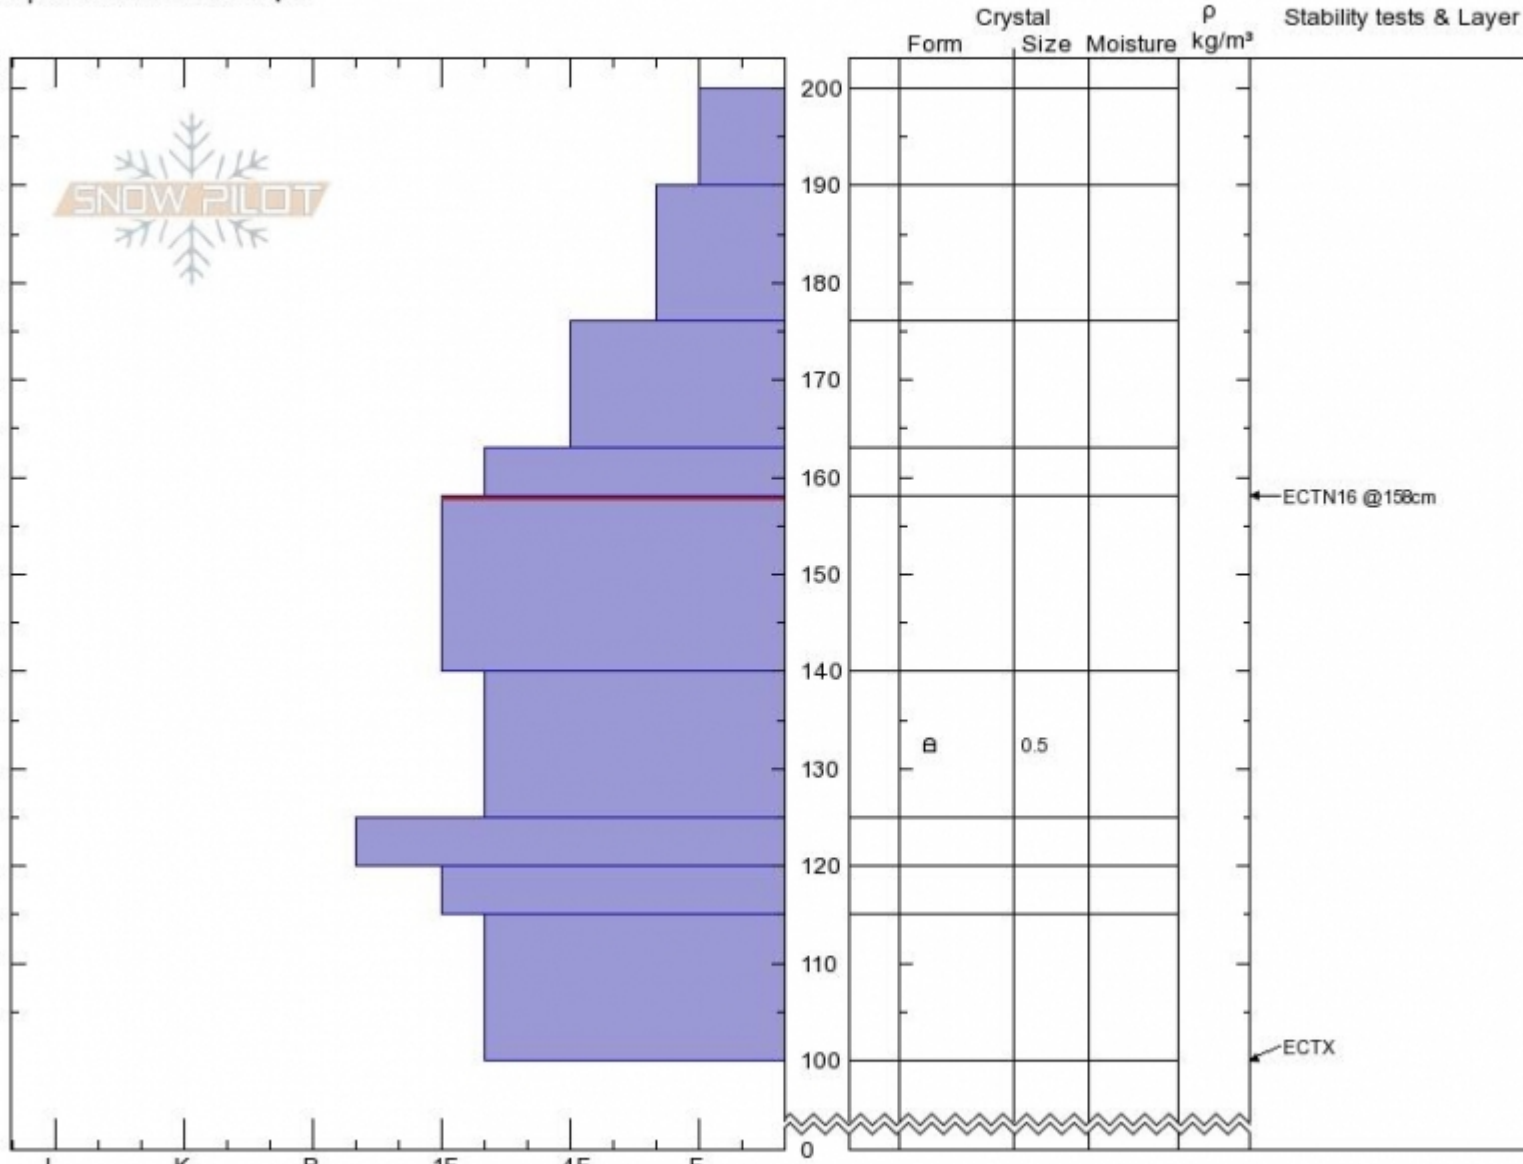

east Mt. Republic  
 Absaroka Range  
 MT  
 Elevation: 9359 ft  
 Aspect: 60°  
 Specifics: We skied slope

Beau Fredlund  
 01/17/2020 - 11:00am  
 Co-ord: 45.00539N, -109.94383E  
 Slope Angle: 27°  
 Wind Loading:

Stability:  
 Air Temperature:  
 Sky Cover:  
 Precipitation: S1  
 Wind: **W Moderate**

HS:200 Layer Notes:  
 158-140cm: Problematic layer

Notes: Great looking snowpack in this location. Fairly widespread wind effect above 9700' from moderate to strong SWerly winds Jan. 1 of light snow on top of that wind effect. No collapsing. Minor cracking in exposed, ridgeline locations.

Advisory Region  
 Cooke City  
 Longitude  
 -109.96W  
 Latitude  
 45.00N  
 Cooke City, 2020-01-18