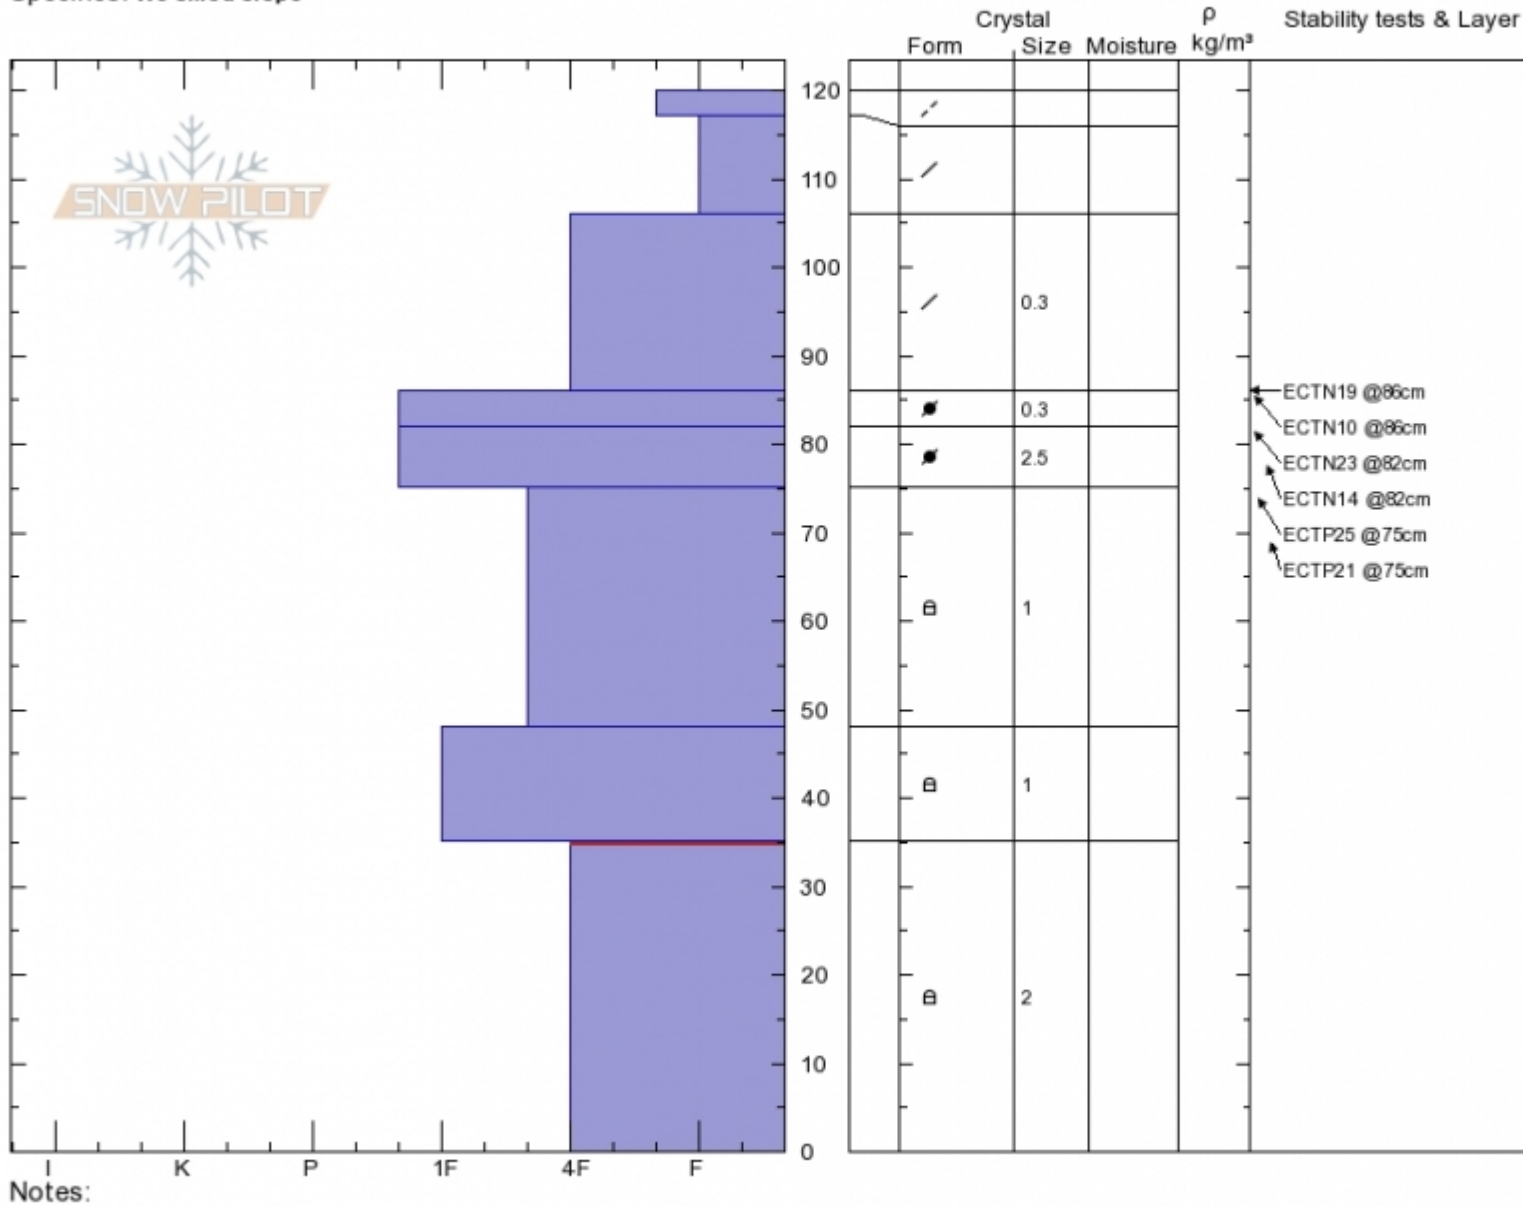

Sheep Creek W. Facing
Cooke City
MT
 Elevation: **8715 ft**
 Aspect: **270°**
 Specifics: **We skied slope**

Dave Zinn
01/13/2020 - 9:30am
 Co-ord: **45.03176N, -109.96042W**
 Slope Angle: **25°**
 Wind Loading: **previous**

Stability: **Good**
 Air Temperature: **-12°C**
 Sky Cover: **OVC**
 Precipitation: **S-1**
 Wind: **NW Moderate**

HS:120 Layer Notes:
 35-0cm: **Problematic layer**

Advisory Region
 Cooke City
 Longitude
 -109.96W
 Latitude
 45.03N
 Cooke City, 2020-01-14