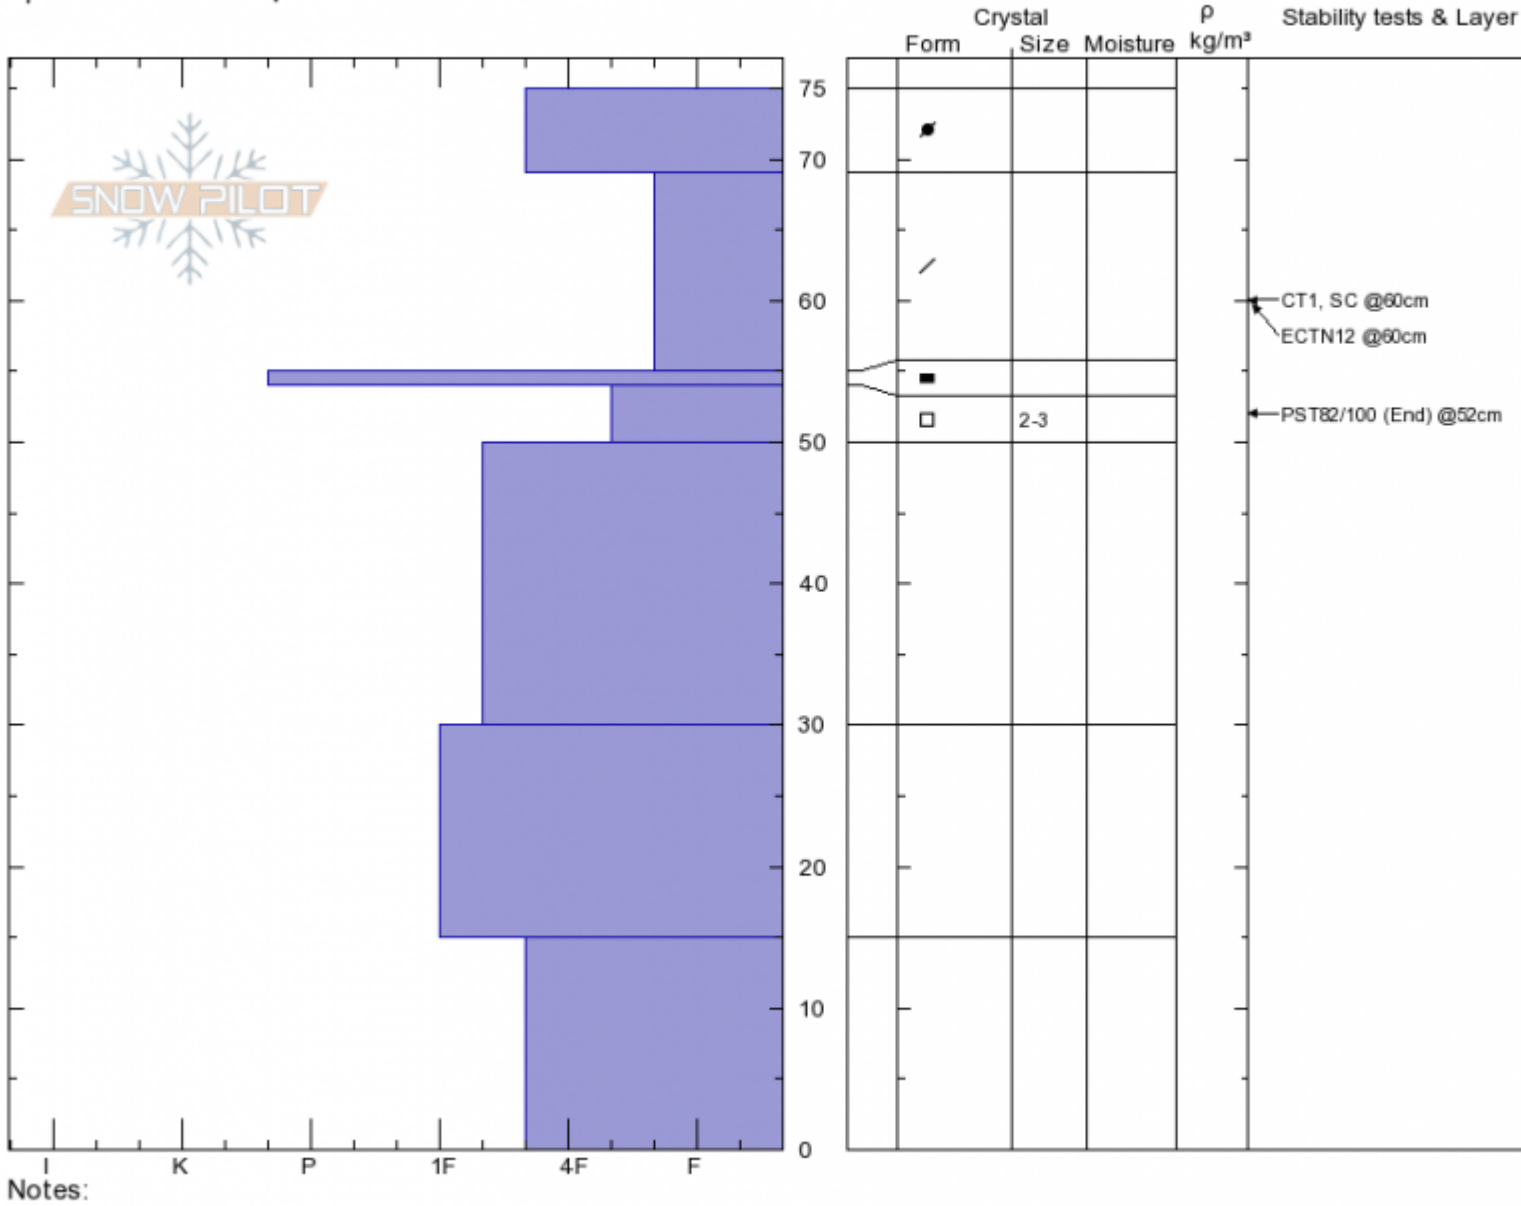

Blackmore- North Face **Andrew Schauer**
Gallatin Range-N **01/11/2020 - 1:30pm**
MT **Co-ord: 45.44750N, -111.00280W**
Elevation: 9480 ft **Slope Angle: 35°**
Aspect: 305° **Wind Loading: yes**
Specifics: We skied slope

Stability: Good
Air Temperature:
Sky Cover: OVC
Precipitation: S-1
Wind: N Light Breeze

HS:75 **Layer Notes:**
 54-50cm:**Problematic layer**

Advisory Region
 Northern Gallatin
 Longitude
 -111.00W
 Latitude
 45.45N
 Northern Gallatin, 2020-01-11