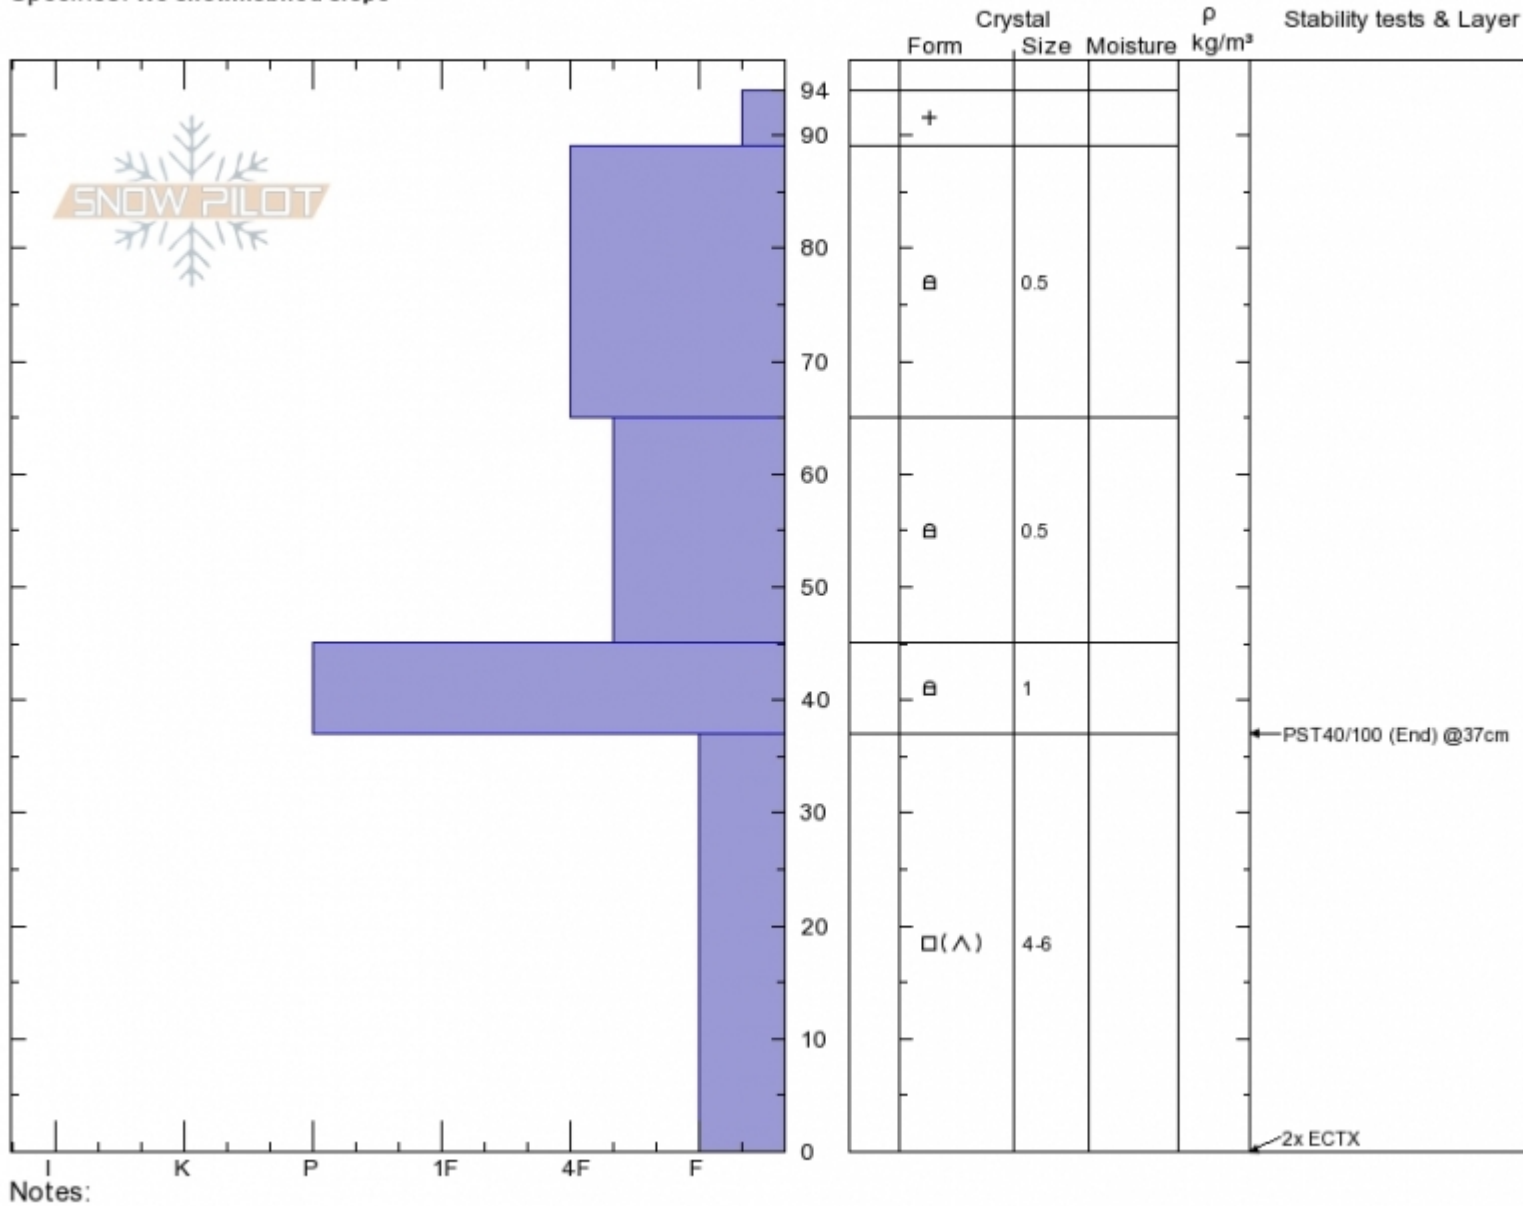

Sage/Carrot Basin
 Madison Range-S
 MT
 Elevation: 9245 ft
 Aspect: 80°
 Specifics: We snowmobiled slope

Spencer Jonas
 01/06/2020 - 12:30pm
 Co-ord: 44.95634N, -111.31751W
 Slope Angle: 31°
 Wind Loading: no

Stability:
 Air Temperature:
 Sky Cover: X
 Precipitation: S1
 Wind: SW Strong

HS:94 Layer Notes:

Advisory Region
 Southern Madison
 Longitude
 -111.27W
 Latitude
 45.06N
 Southern Madison, 2020-01-06