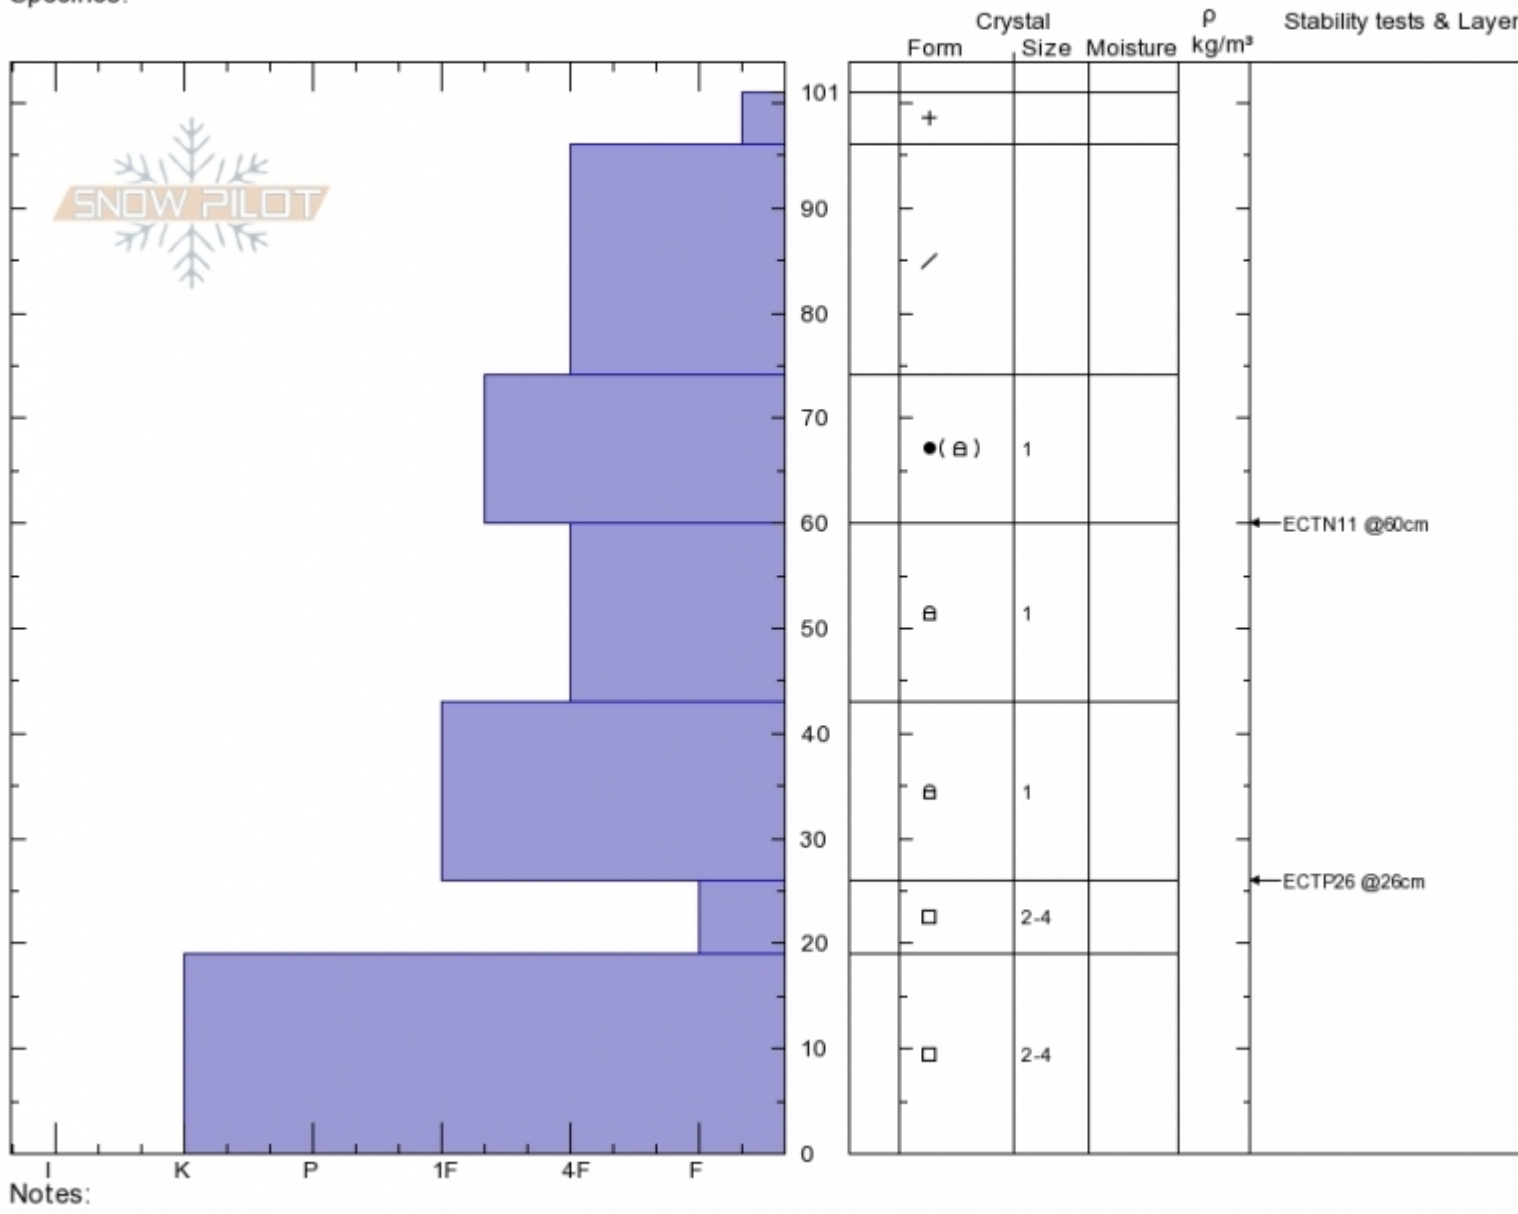

Wilderness Boundry
Madison Range-S
MT
 Elevation: **8954 ft**
 Aspect: **240°**
 Specifics:

Spencer Jonas
01/06/2020 - 11:30am
 Co-ord: **44.97587N, -111.35652W**
 Slope Angle: **28°**
 Wind Loading: **no**

Stability:
 Air Temperature:
 Sky Cover: **OVC**
 Precipitation: **S-1**
 Wind: **SW Moderate**

HS:101 Layer Notes:

Advisory Region
 Southern Madison
 Longitude
 -111.27W
 Latitude
 45.06N
 Southern Madison, 2020-01-06