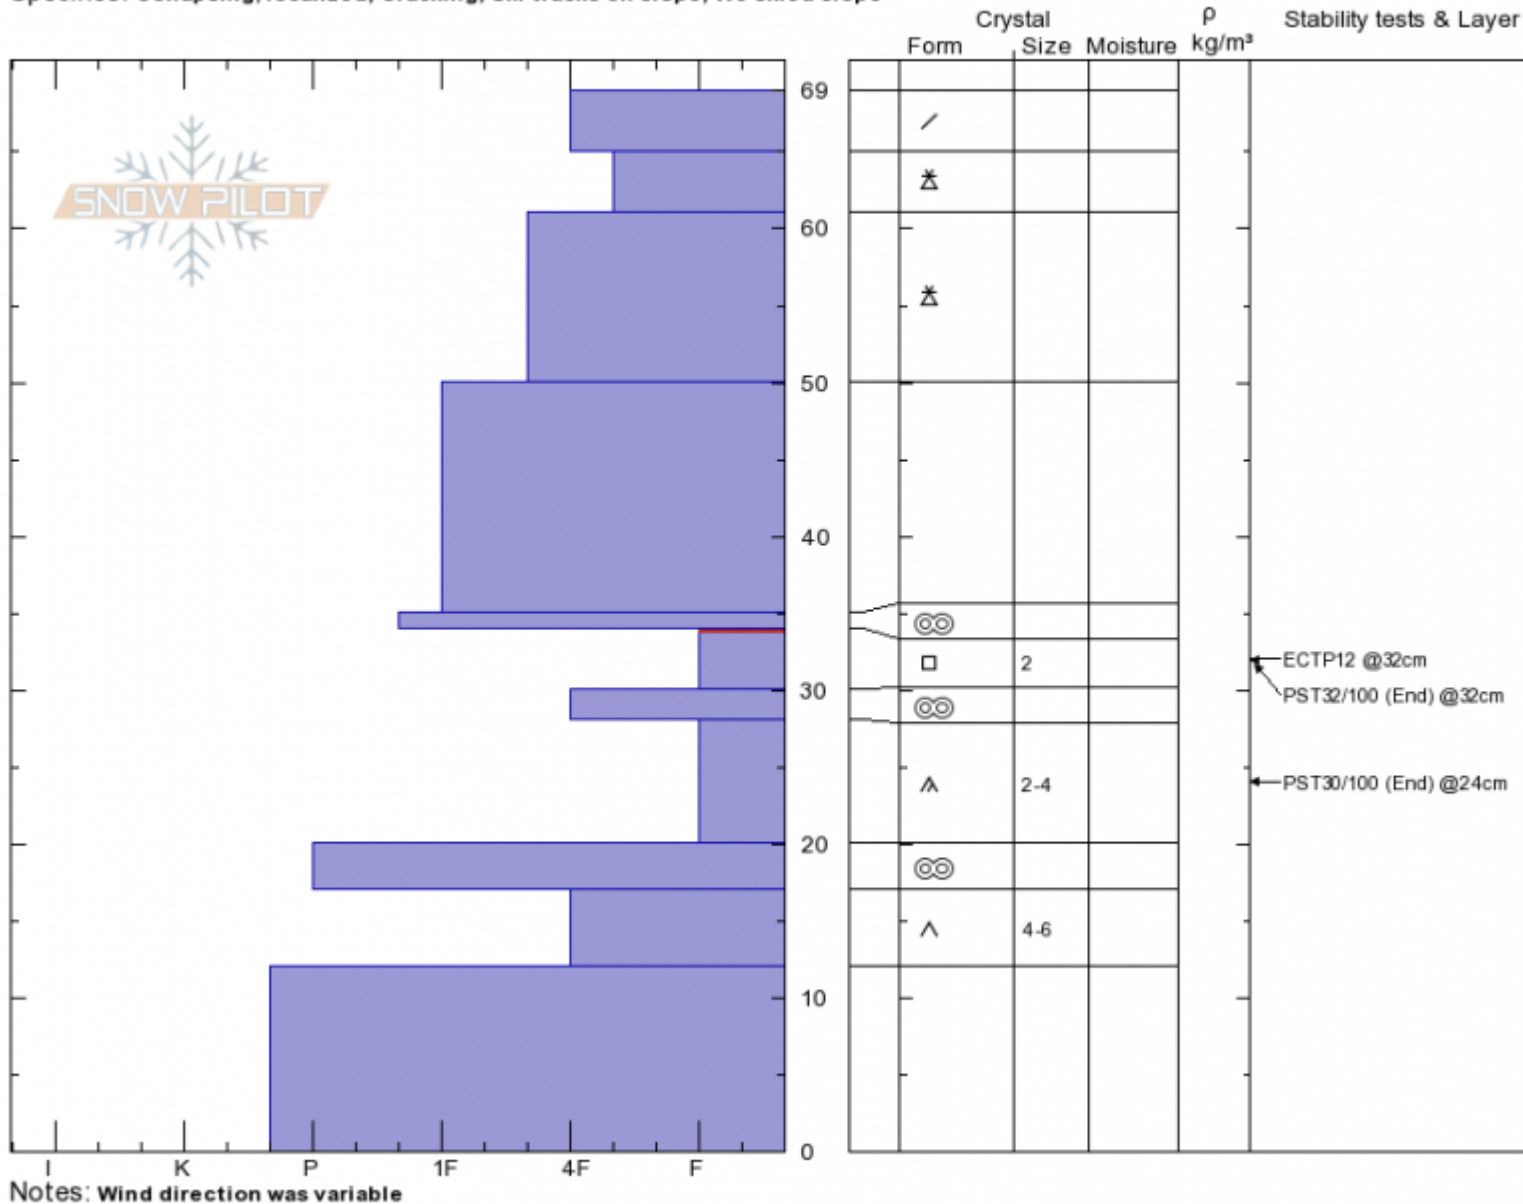

Throne
 Bridger Range
 MT
 Elevation: 7940 ft
 Aspect: 69°

Andrew Schauer
 01/03/2020 - 11:00am
 Co-ord: 45.88417N, -110.94890W
 Slope Angle: 30°
 Wind Loading: yes

Stability: **Poor**
 Air Temperature: -1°C
 Sky Cover: **BKN**
 Precipitation: **NO**
 Wind: **Moderate**

HS:69
 Layer Notes:
 34-30cm: **Problematic layer**

Specifics: Collapsing, localized; Cracking; Ski tracks on slope; We skied slope

Advisory Region
 Bridger Range
 Longitude
 -110.95W
 Latitude
 45.88N
 Bridger Range, 2020-01-03