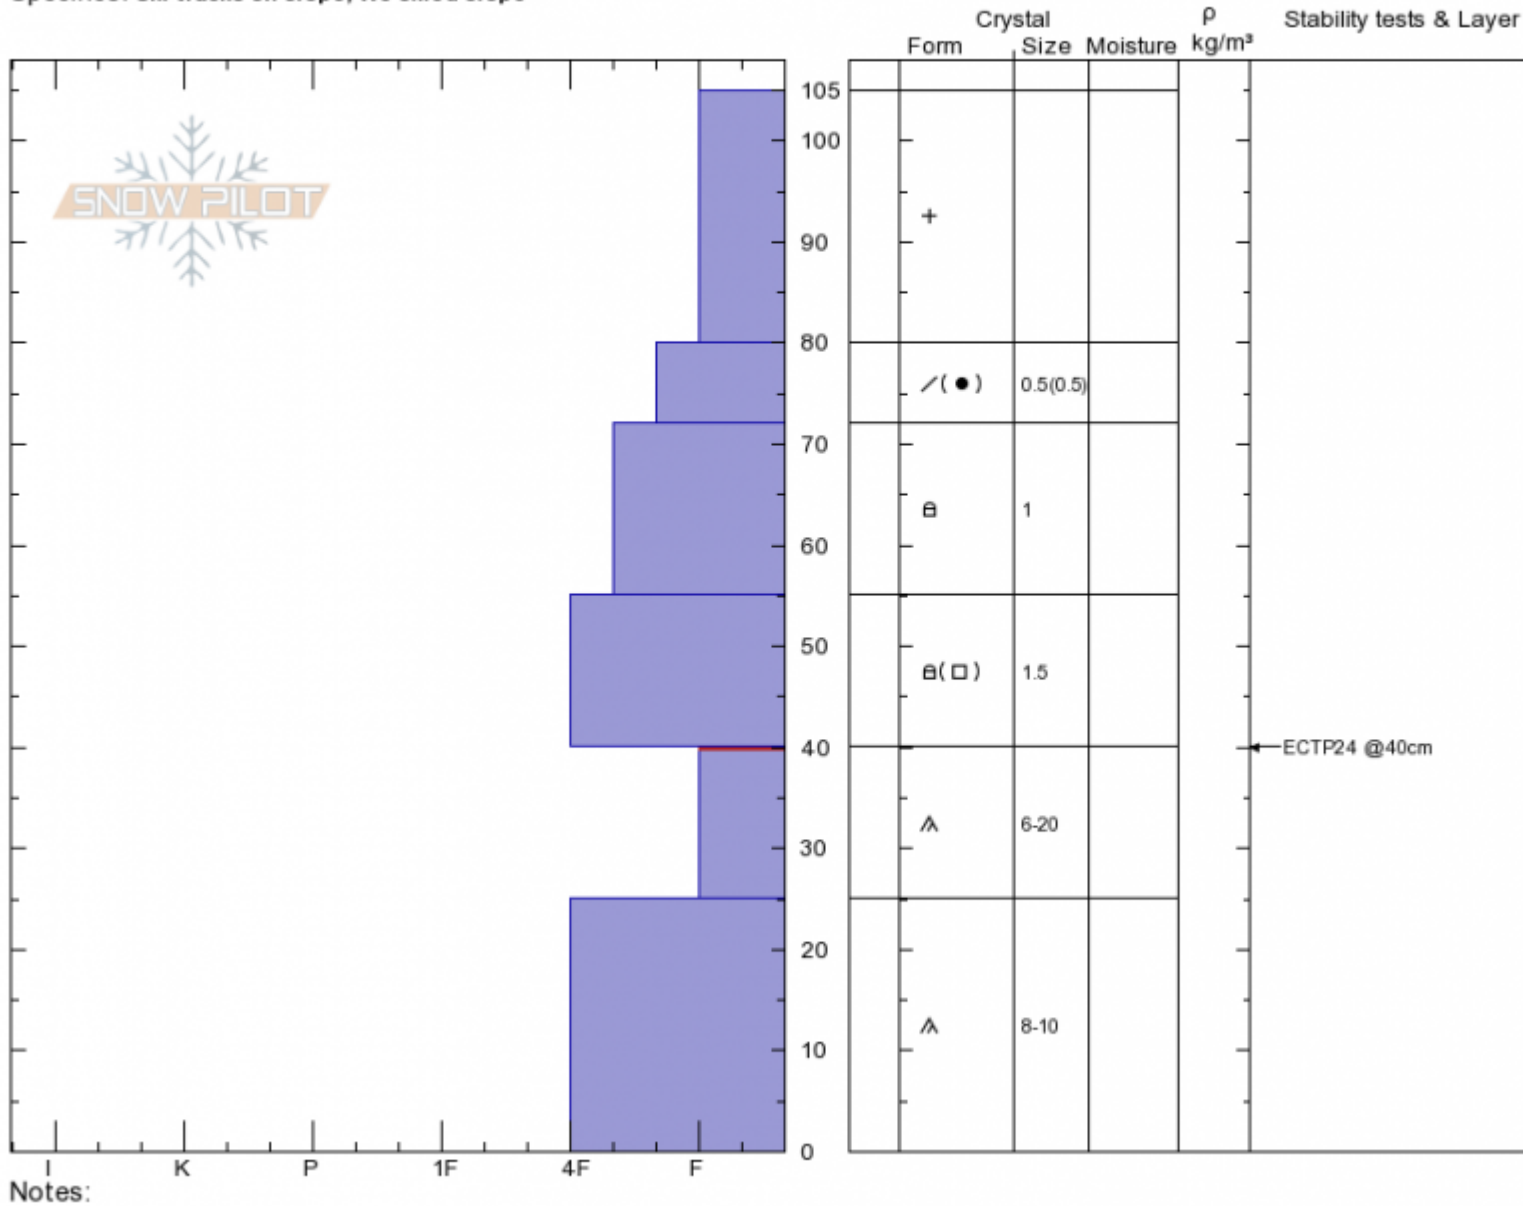

Bacon Rind Meadow
Madison Range-S
MT
 Elevation: **8569 ft**
 Aspect: **85°**
 Specifics: **Ski tracks on slope; We skied slope**

Doug Chabot-Admin
01/01/2020 - 11:05am
 Co-ord: **44.95837N, -111.09656W**
 Slope Angle: **24°**
 Wind Loading: **no**

Stability: **Poor**
 Air Temperature: **-10°C**
 Sky Cover: **X**
 Precipitation: **S1**
 Wind:

HS: **105** Layer Notes:
 40-25cm: **Problematic layer**

Advisory Region
 Southern Madison
 Longitude
 -111.10W
 Latitude
 44.96N
 Southern Madison, 2020-01-01