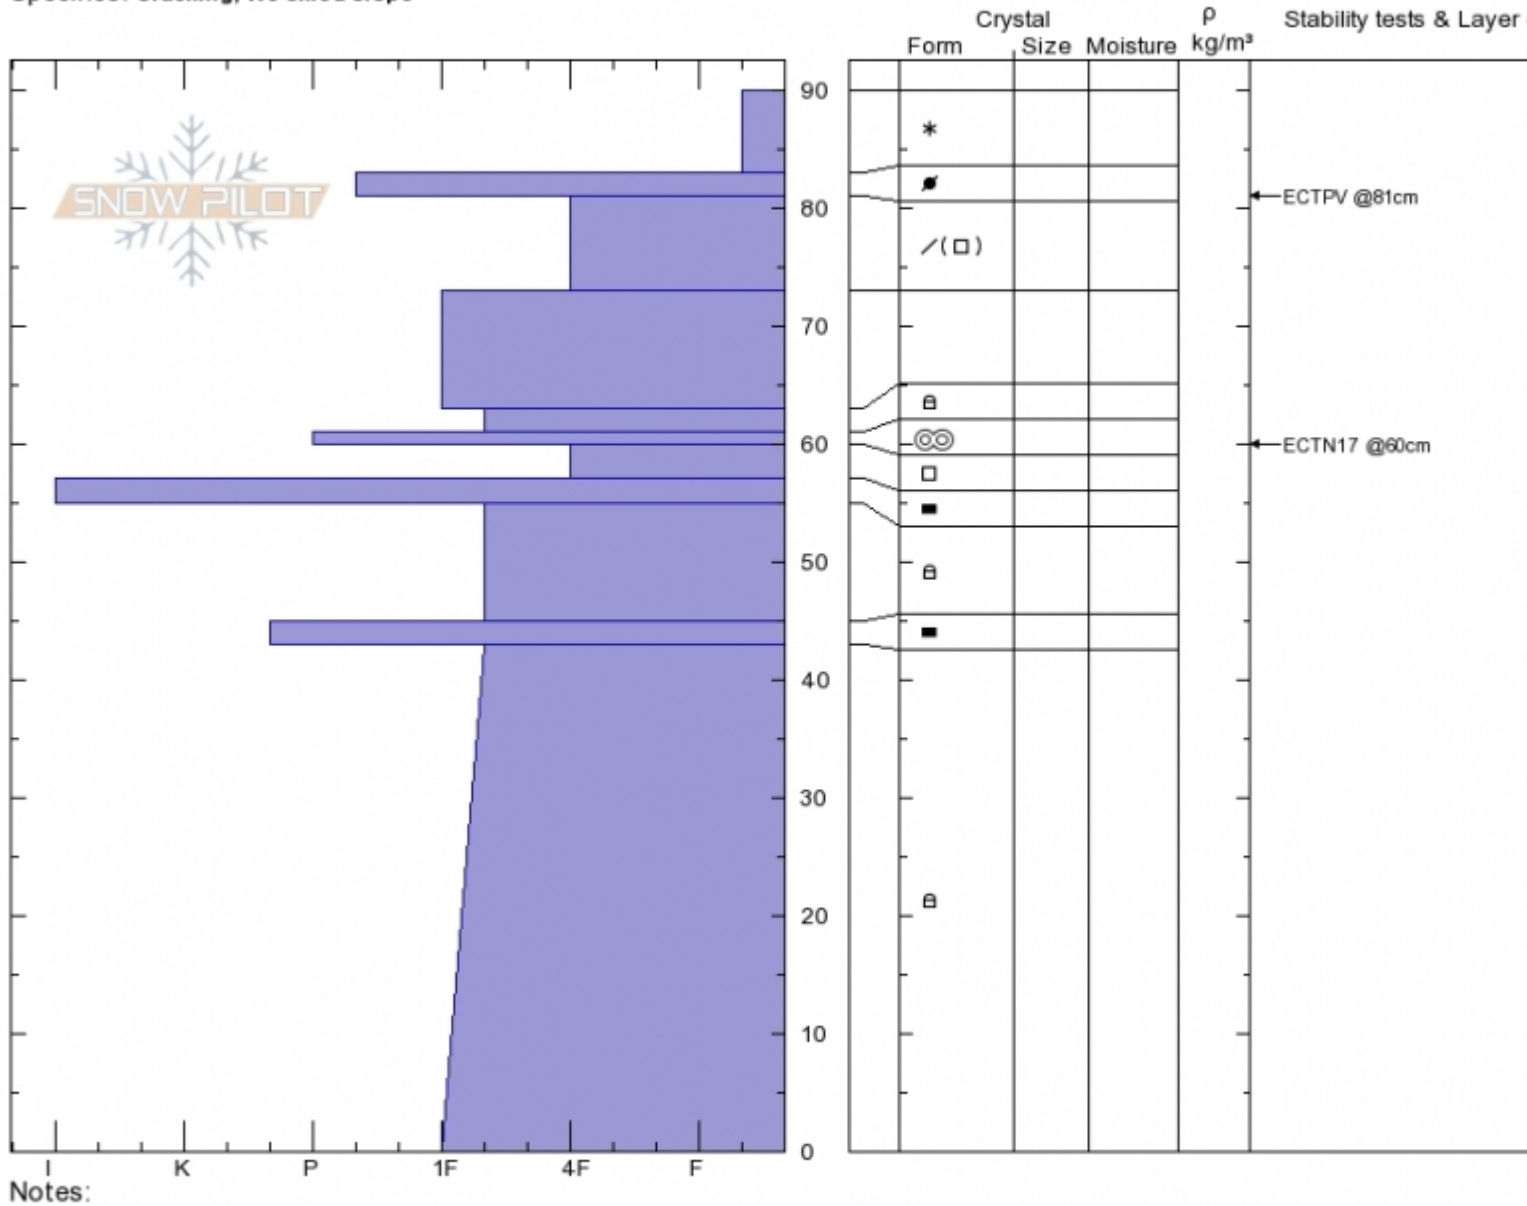

Fairy Lake/Pomp Pk.
 Bridger Range
 MT
 Elevation: 8406 ft
 Aspect: 80°
 Specifics: Cracking; We skied slope

Alex Marienthal
 12/29/2019 - 10:34am
 Co-ord: 45.90768N, -110.96999W
 Slope Angle: 35°
 Wind Loading:

Stability: **Good**
 Air Temperature:
 Sky Cover: **BKN**
 Precipitation: **S-1**
 Wind: **Calm**

HS:90 Layer Notes:

Advisory Region
 Bridger Range
 Longitude
 -110.96W
 Latitude
 45.90N

Forecast link: [GNFAC Avalanche Forecast for Tue Dec 31, 2019](#)
 Bridger Range, 2019-12-29