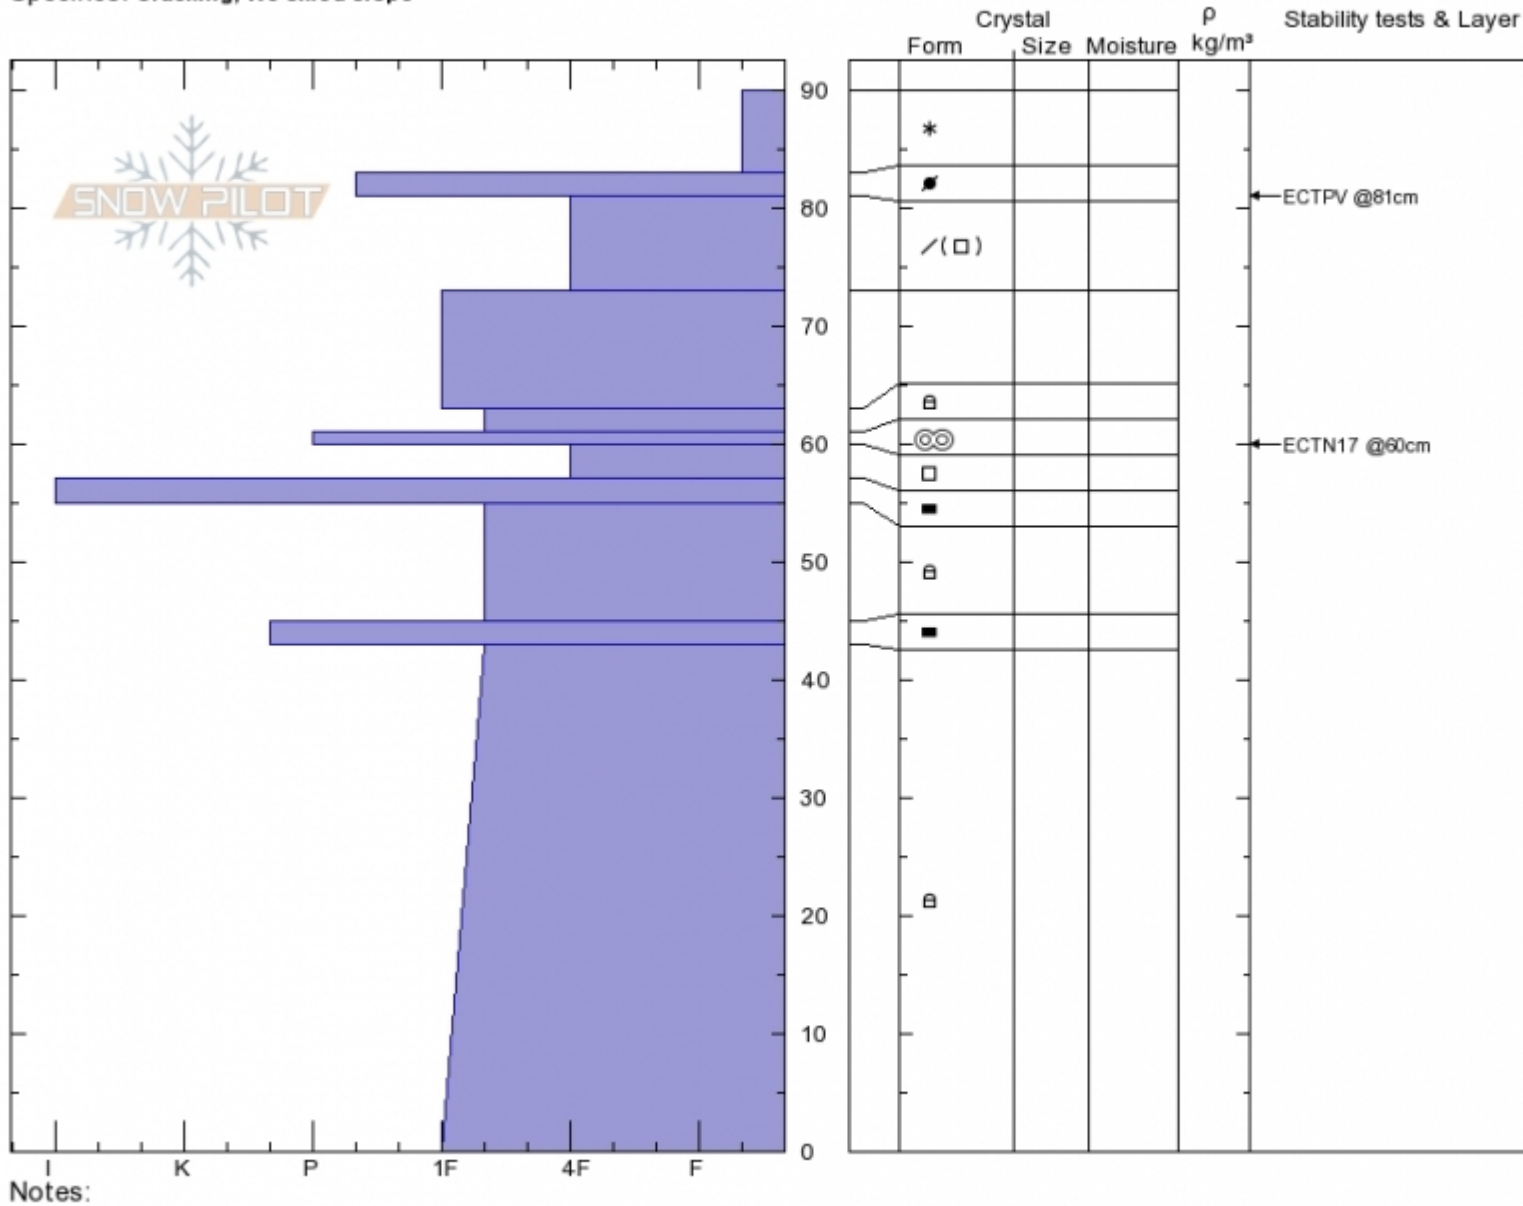

Fairy Lake/Pomp Pk.  
 Bridger Range  
 MT  
 Elevation: 8406 ft  
 Aspect: 80°  
 Specifics: Cracking; We skied slope

Alex Marienthal  
 12/29/2019 - 10:34am  
 Co-ord: 45.90768N, -110.96999W  
 Slope Angle: 35°  
 Wind Loading:

Stability: **Good**  
 Air Temperature:  
 Sky Cover: **BKN**  
 Precipitation: **S-1**  
 Wind: **Calm**

HS:90 Layer Notes:

Advisory Region  
 Bridger Range  
 Longitude  
 -110.96W  
 Latitude  
 45.90N

Forecast link: [GNFAC Avalanche Forecast for Tue Dec 31, 2019](#)  
 Bridger Range, 2019-12-29