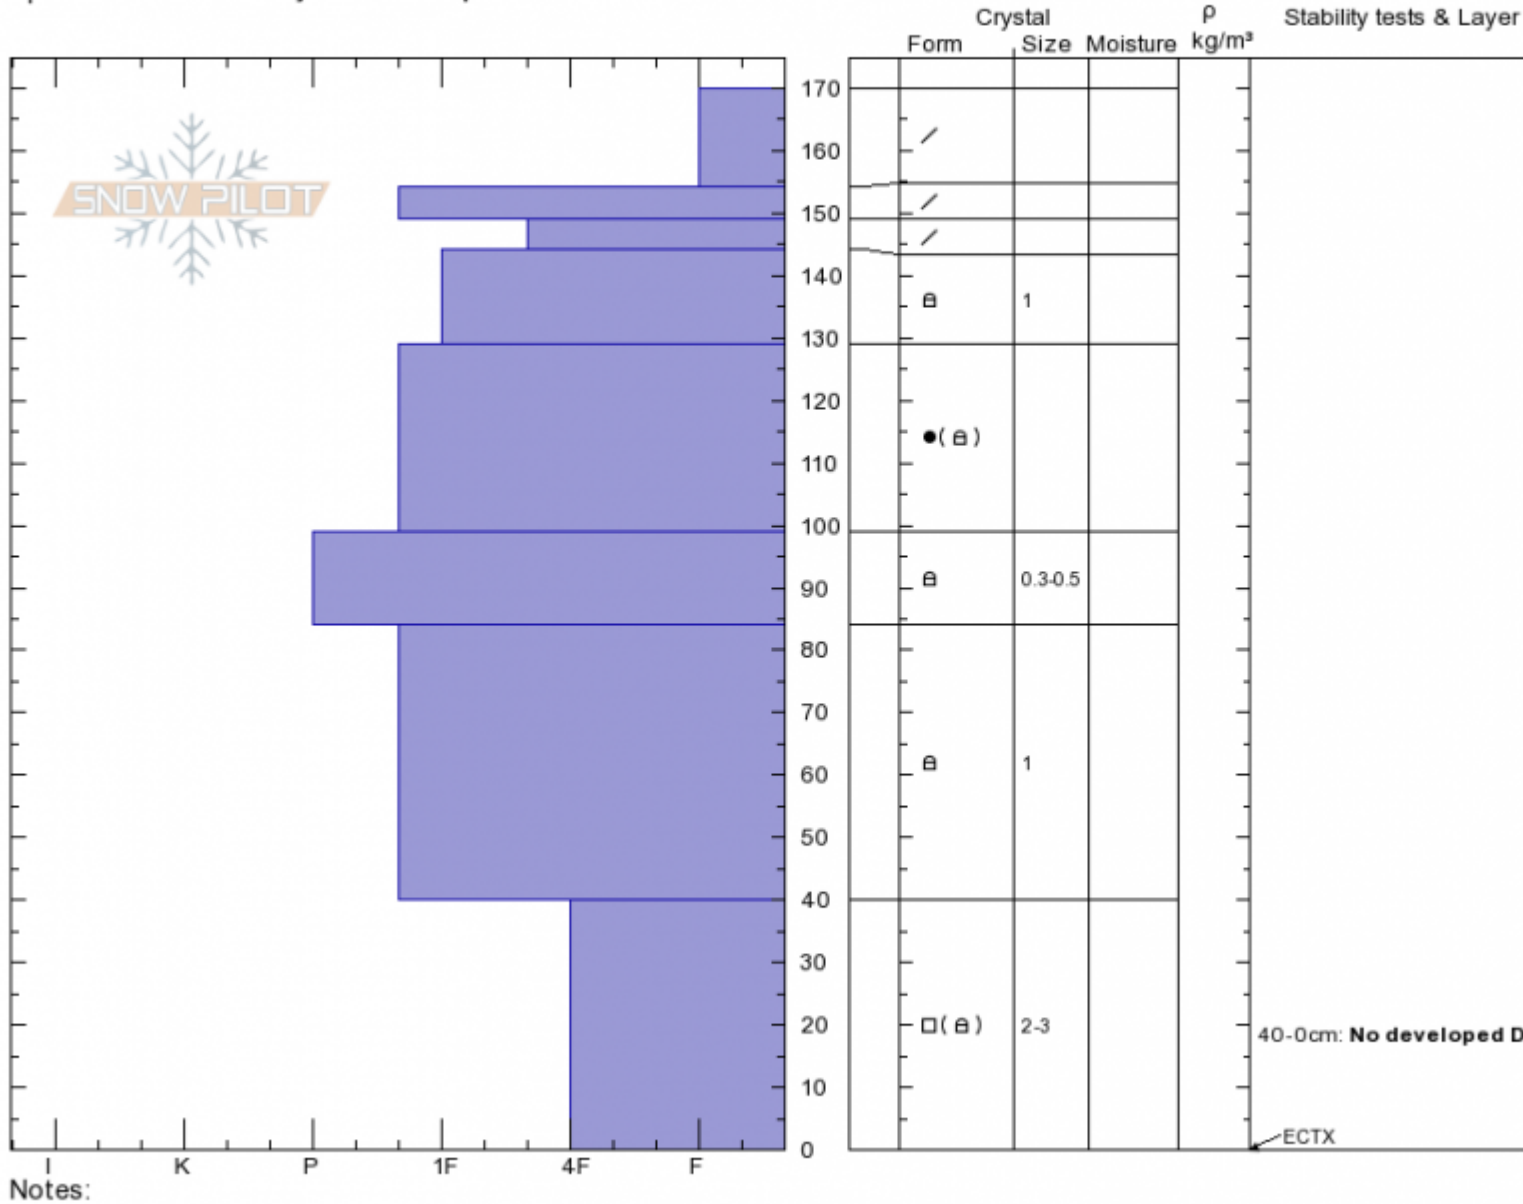

Almost Died
Cooke City
MT
 Elevation: **9820 ft**
 Aspect: **40°**
 Specifics: **Recent activity on similar slopes**

Doug Chabot-Admin
12/29/2019 - 12:00pm
 Co-ord: **45.05335N, -109.94276W**
 Slope Angle: **25°**
 Wind Loading: **previous**

Stability: **Fair**
 Air Temperature: **-16°C**
 Sky Cover: **BKN**
 Precipitation: **NO**
 Wind: **Calm**

HS: **170** Layer Notes:
 40-0cm: **No developed DH**

Advisory Region
 Cooke City
 Longitude
 -109.95W
 Latitude
 45.06N
 Cooke City, 2019-12-29