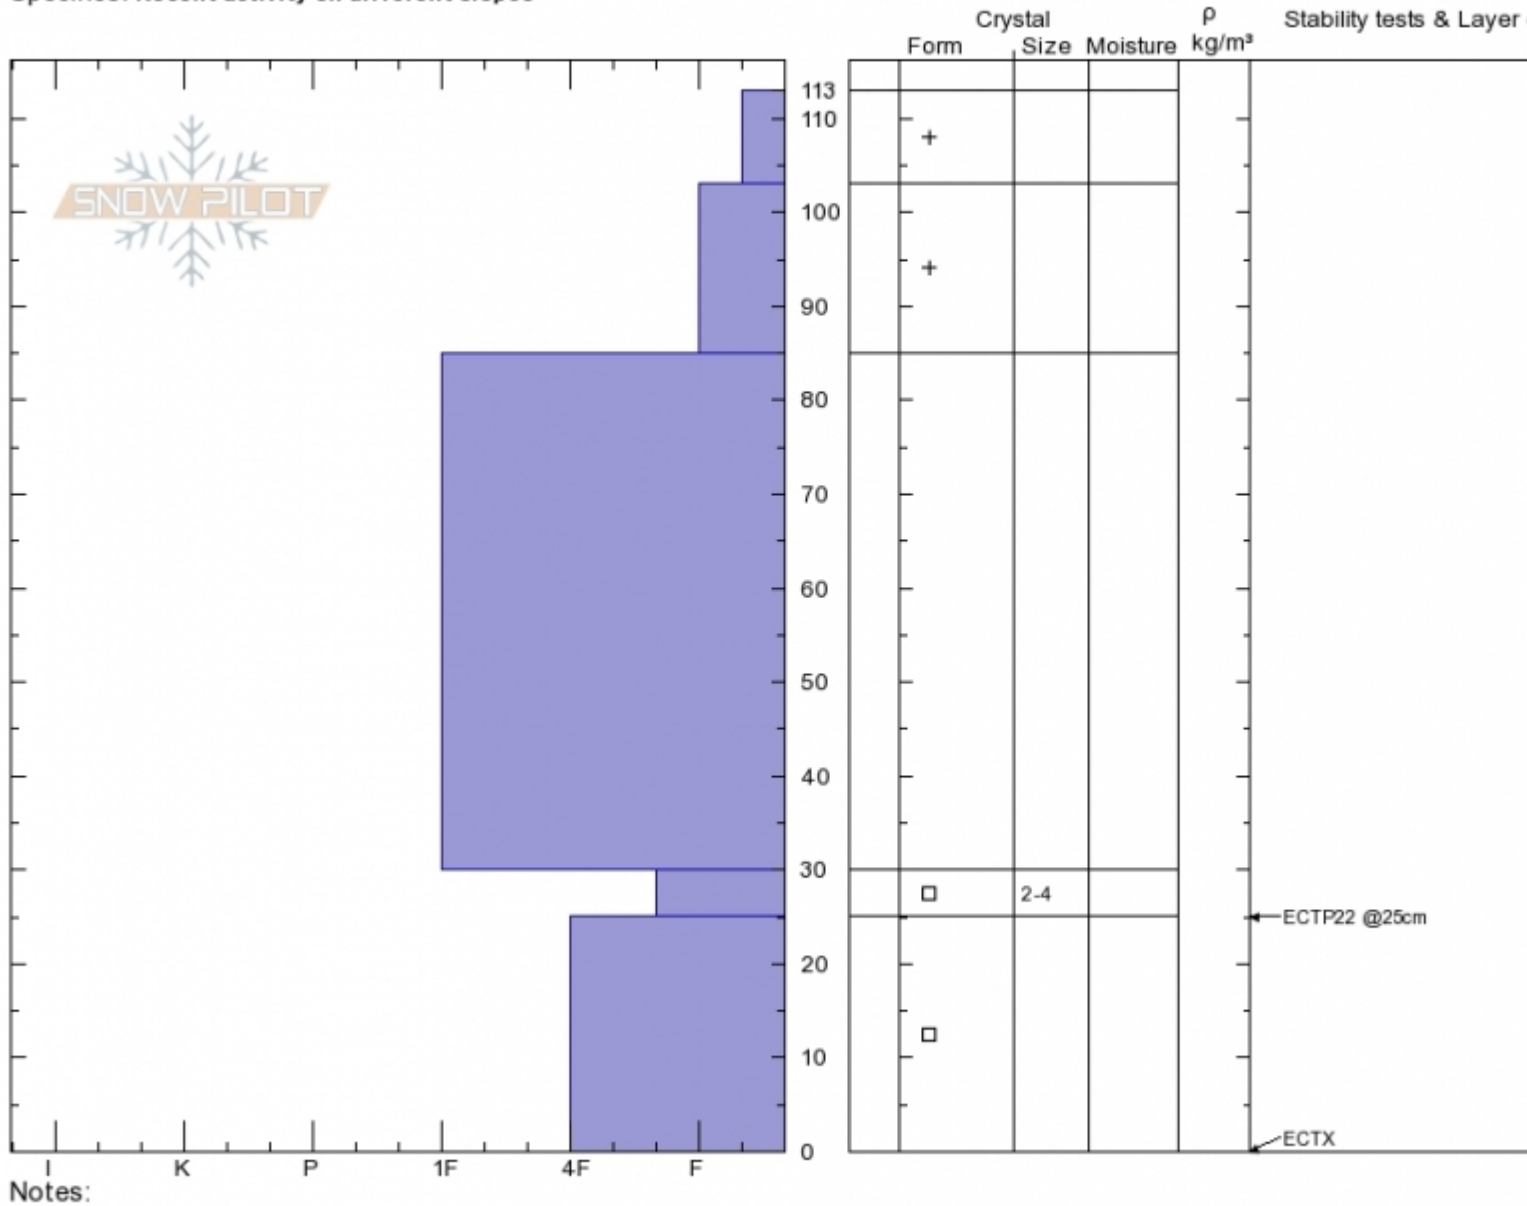

Lionhead Ridge (Marge) Alex Marienthal
Lionhead Range 12/26/2019 - 12:00pm
MT Co-ord: 44.71546N, -111.31808W
 Elevation: 9000 ft Slope Angle:
 Aspect: 45° Wind Loading: **previous**
 Specifics: Recent activity on different slopes

Stability: **Fair** HS:113 Layer Notes:
 Air Temperature:
 Sky Cover: **OVC**
 Precipitation: **NO**
 Wind: **Calm**

Advisory Region
 Lionhead Range
 Longitude
 -111.32W
 Latitude
 44.71N
 Lionhead Range, 2019-12-27