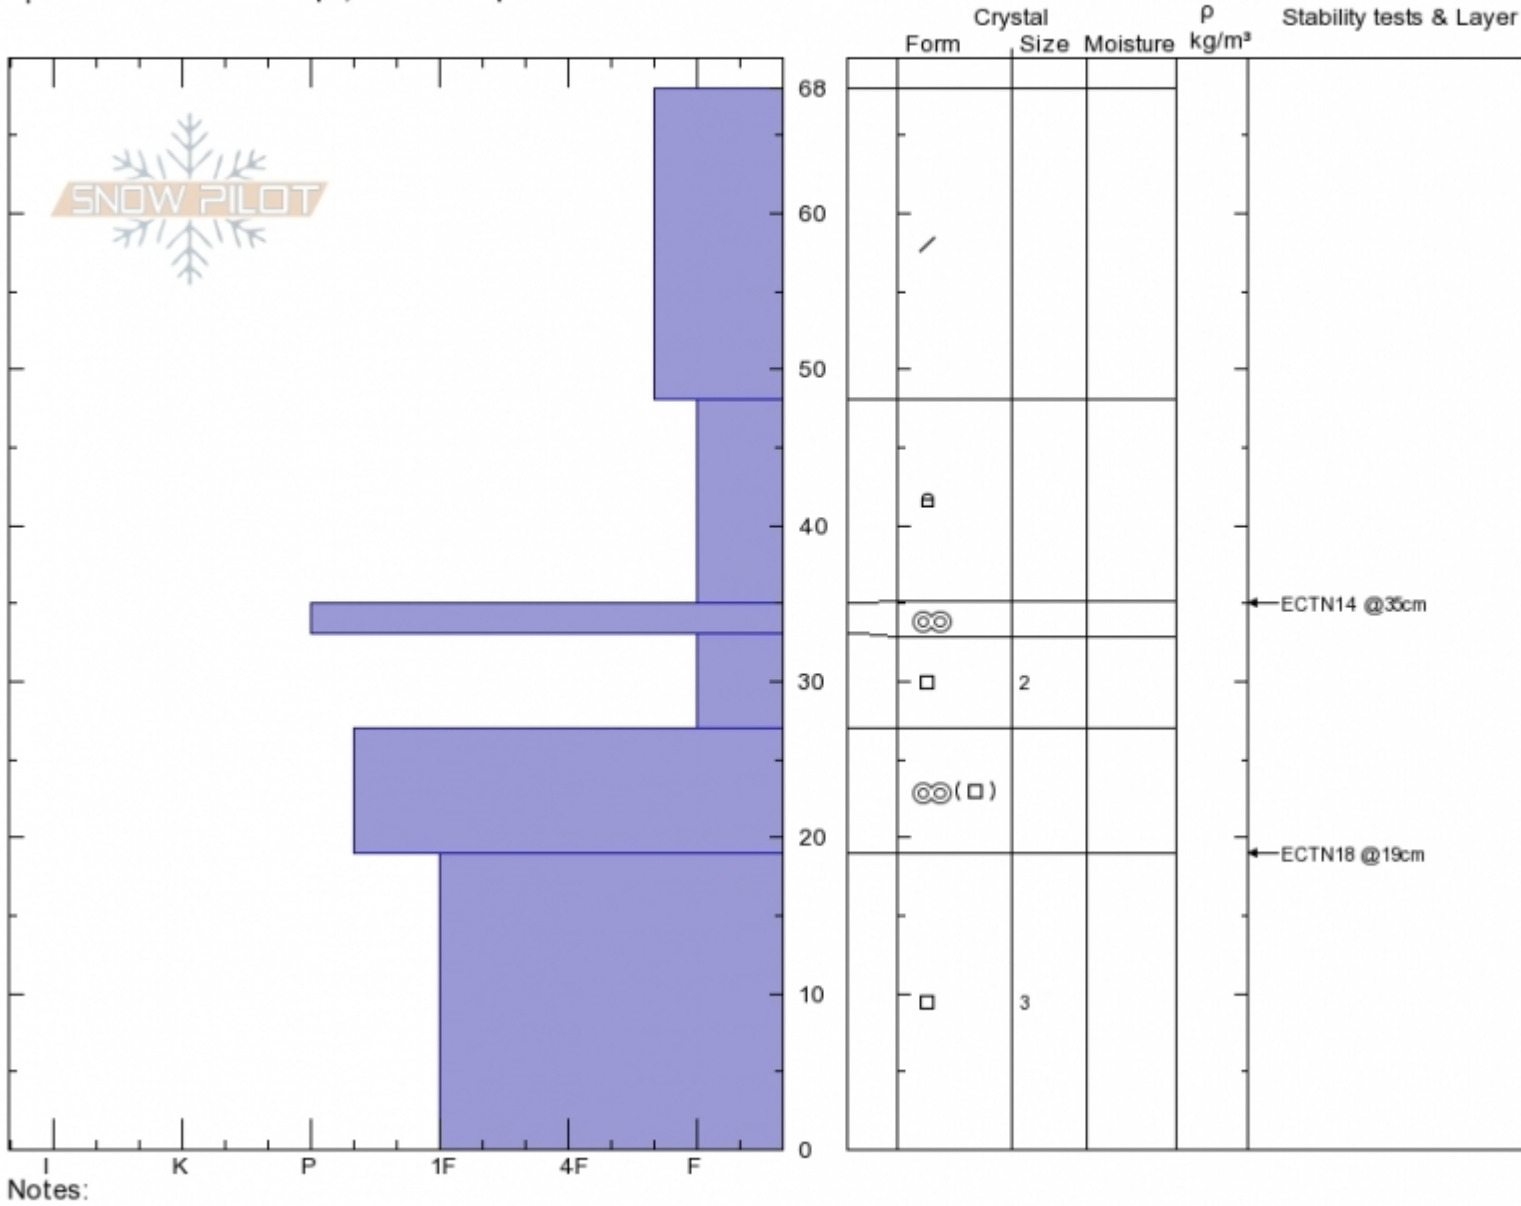

SE Facing Middle Basin Dave Zinn
 Madison Range-N 12/22/2019 - 12:00pm
 MT Co-ord: 45.32306N, -111.37836W
 Elevation: 8862 ft Slope Angle: 28°
 Aspect: 110° Wind Loading: no
 Specifics: Ski tracks on slope; We skied slope

Stability: **Good** HS:68 Layer Notes:
 Air Temperature: -2.5°C
 Sky Cover: **OVC**
 Precipitation: **NO**
 Wind: **S Light Breeze**

Advisory Region
 Northern Madison
 Longitude
 -111.38W
 Latitude
 45.34N
 Northern Madison, 2019-12-22