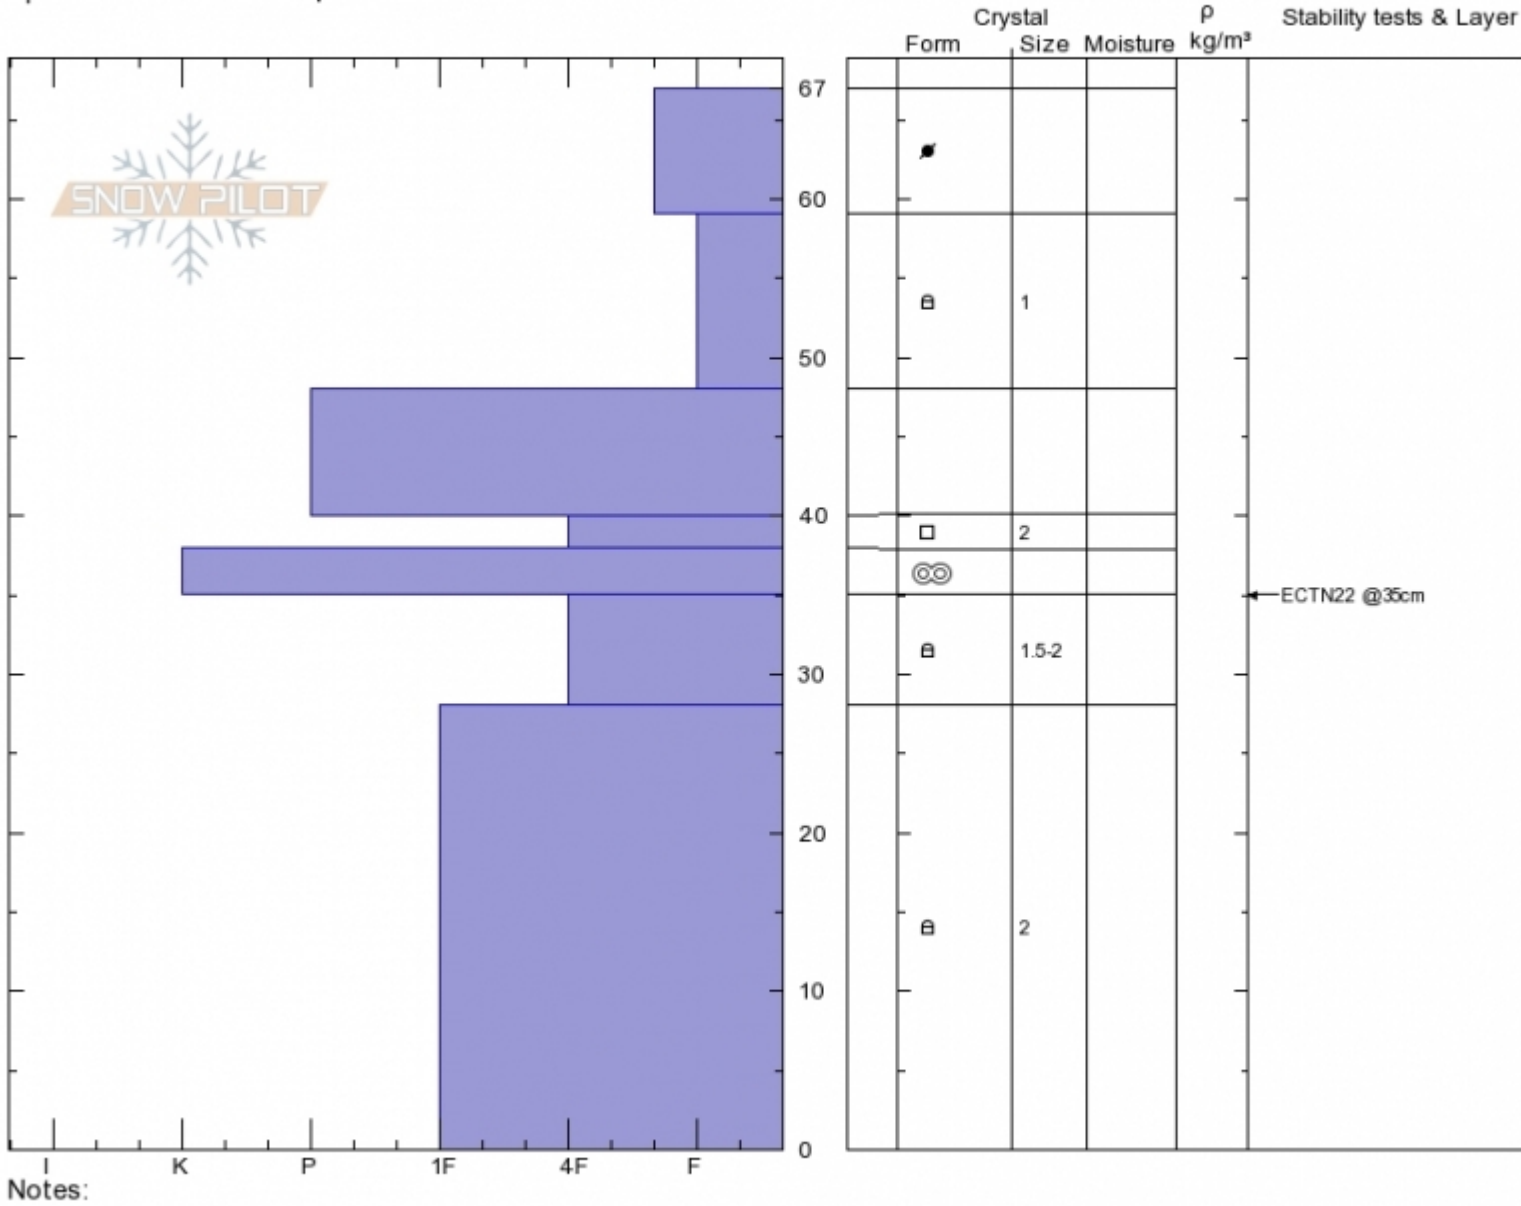

Northside Tyler's
Madison Range-N
MT
 Elevation: **8961 ft**
 Aspect: **235°**
 Specifics: **Ski tracks on slope**

Dave Zinn
12/22/2019 - 10:50am
 Co-ord: **45.32190N, -111.38222W**
 Slope Angle: **18°**
 Wind Loading: **previous**

Stability: **Good** HS:**67**
 Air Temperature: **-2.5°C**
 Sky Cover: **OVC**
 Precipitation: **NO**
 Wind: **S Light Breeze**

Layer Notes:

Advisory Region
 Northern Madison
 Longitude
 -111.39W
 Latitude
 45.34N
 Northern Madison, 2019-12-22