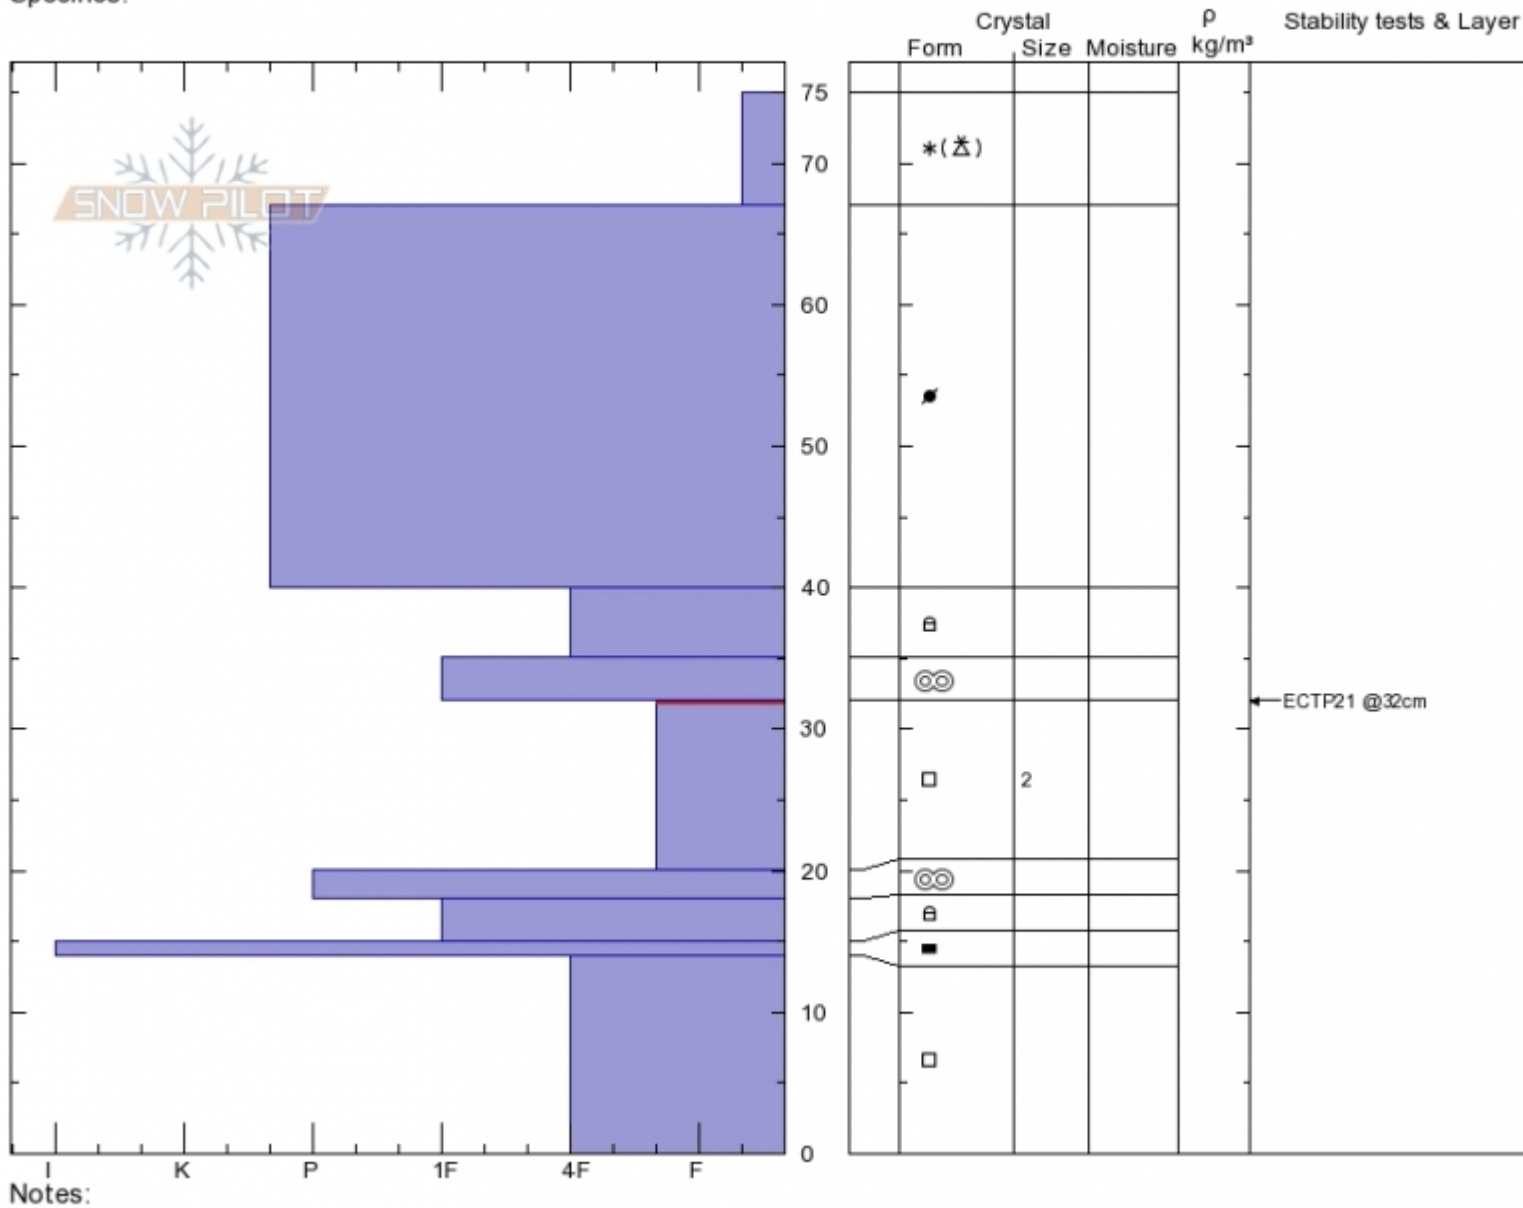

Scotch Bonnet
Cooke City
MT
 Elevation: **9783 ft**
 Aspect: **165°**
 Specifics:

Alex Marienthal
12/20/2019 - 10:50am
 Co-ord: **45.07094N, -109.95465W**
 Slope Angle: **27°**
 Wind Loading: **previous**

Stability: **Fair**
 Air Temperature:
 Sky Cover: **OVC**
 Precipitation: **S-1**
 Wind: **SW Light Breeze**

HS: **75** Layer Notes:
 32-20cm: **Problematic layer**

Advisory Region
 Cooke City
 Longitude
 -109.95W
 Latitude
 45.06N
 Cooke City, 2019-12-21