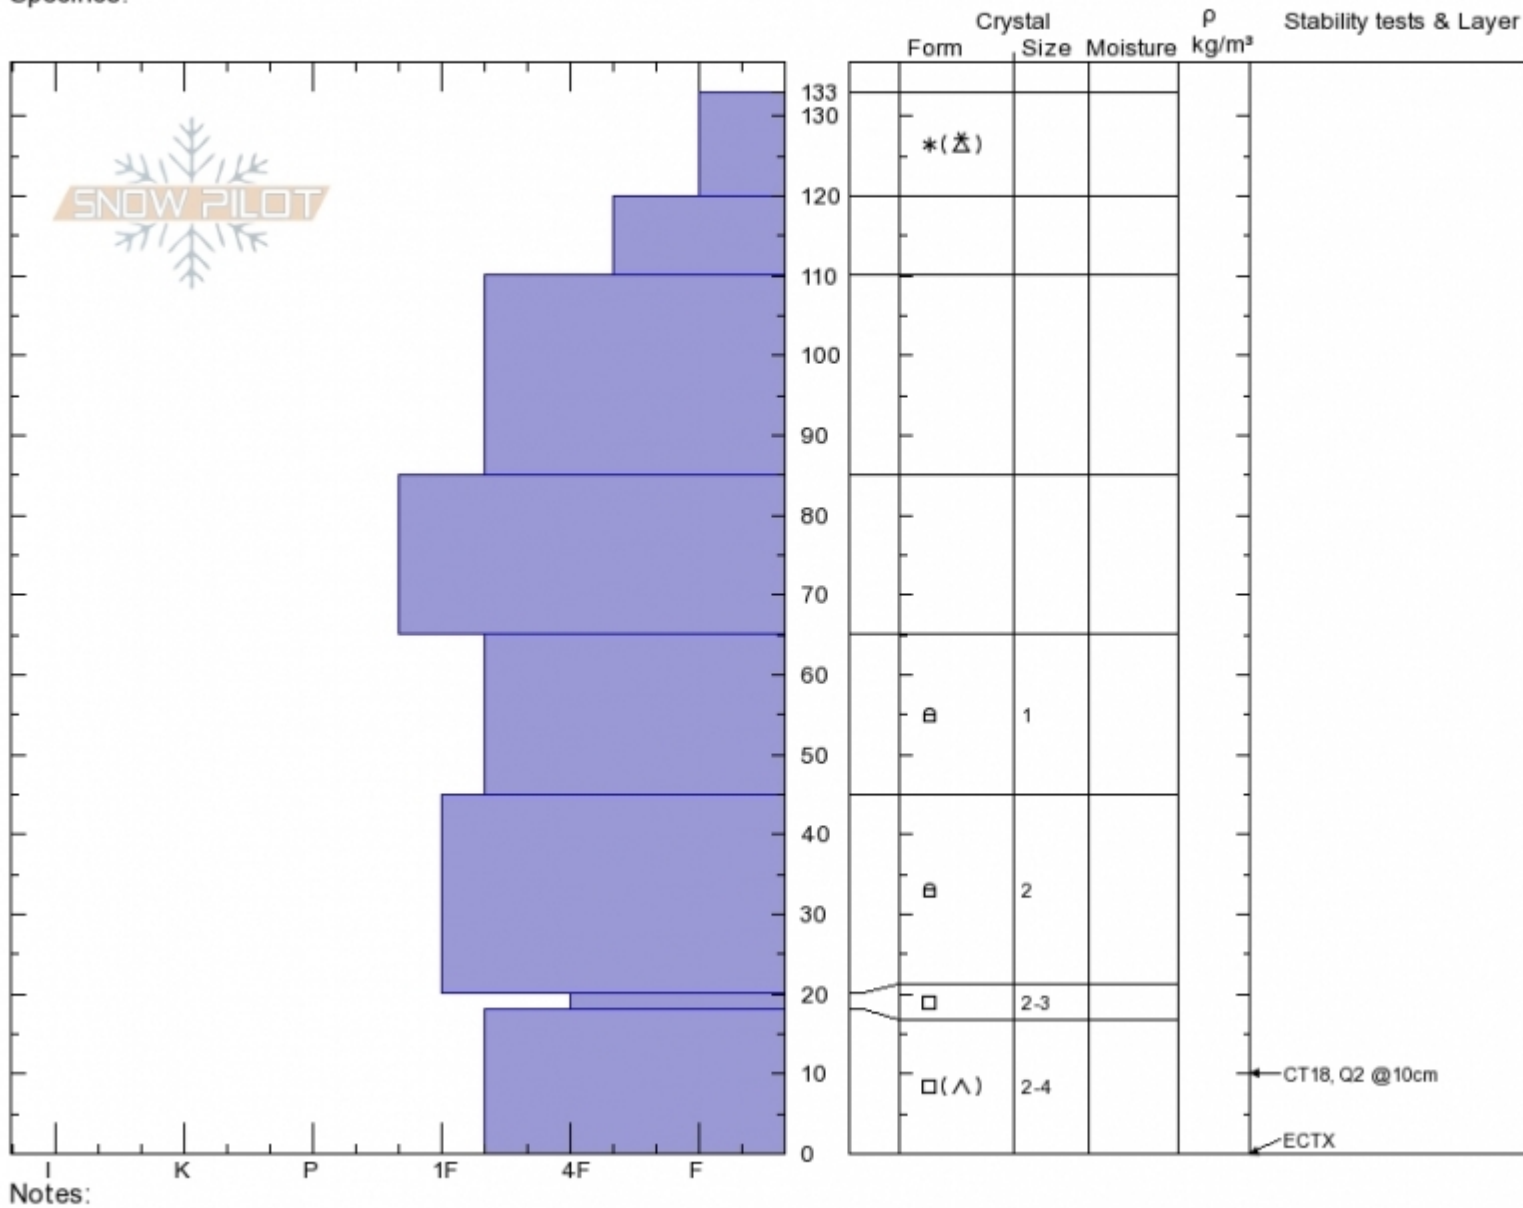

E. Henderson Bench
Cooke City
MT
 Elevation: **9359 ft**
 Aspect: **33°**
 Specifics:

Alex Marienthal
12/20/2019 - 11:00am
 Co-ord: **45.04726N, -109.92224W**
 Slope Angle: **18°**
 Wind Loading: **yes**

Stability: **Good**
 Air Temperature:
 Sky Cover: **OVC**
 Precipitation: **S-1**
 Wind: **SW Moderate**

HS:133 Layer Notes:

Advisory Region
 Cooke City
 Longitude
 -109.95W
 Latitude
 45.06N
 Cooke City, 2019-12-21