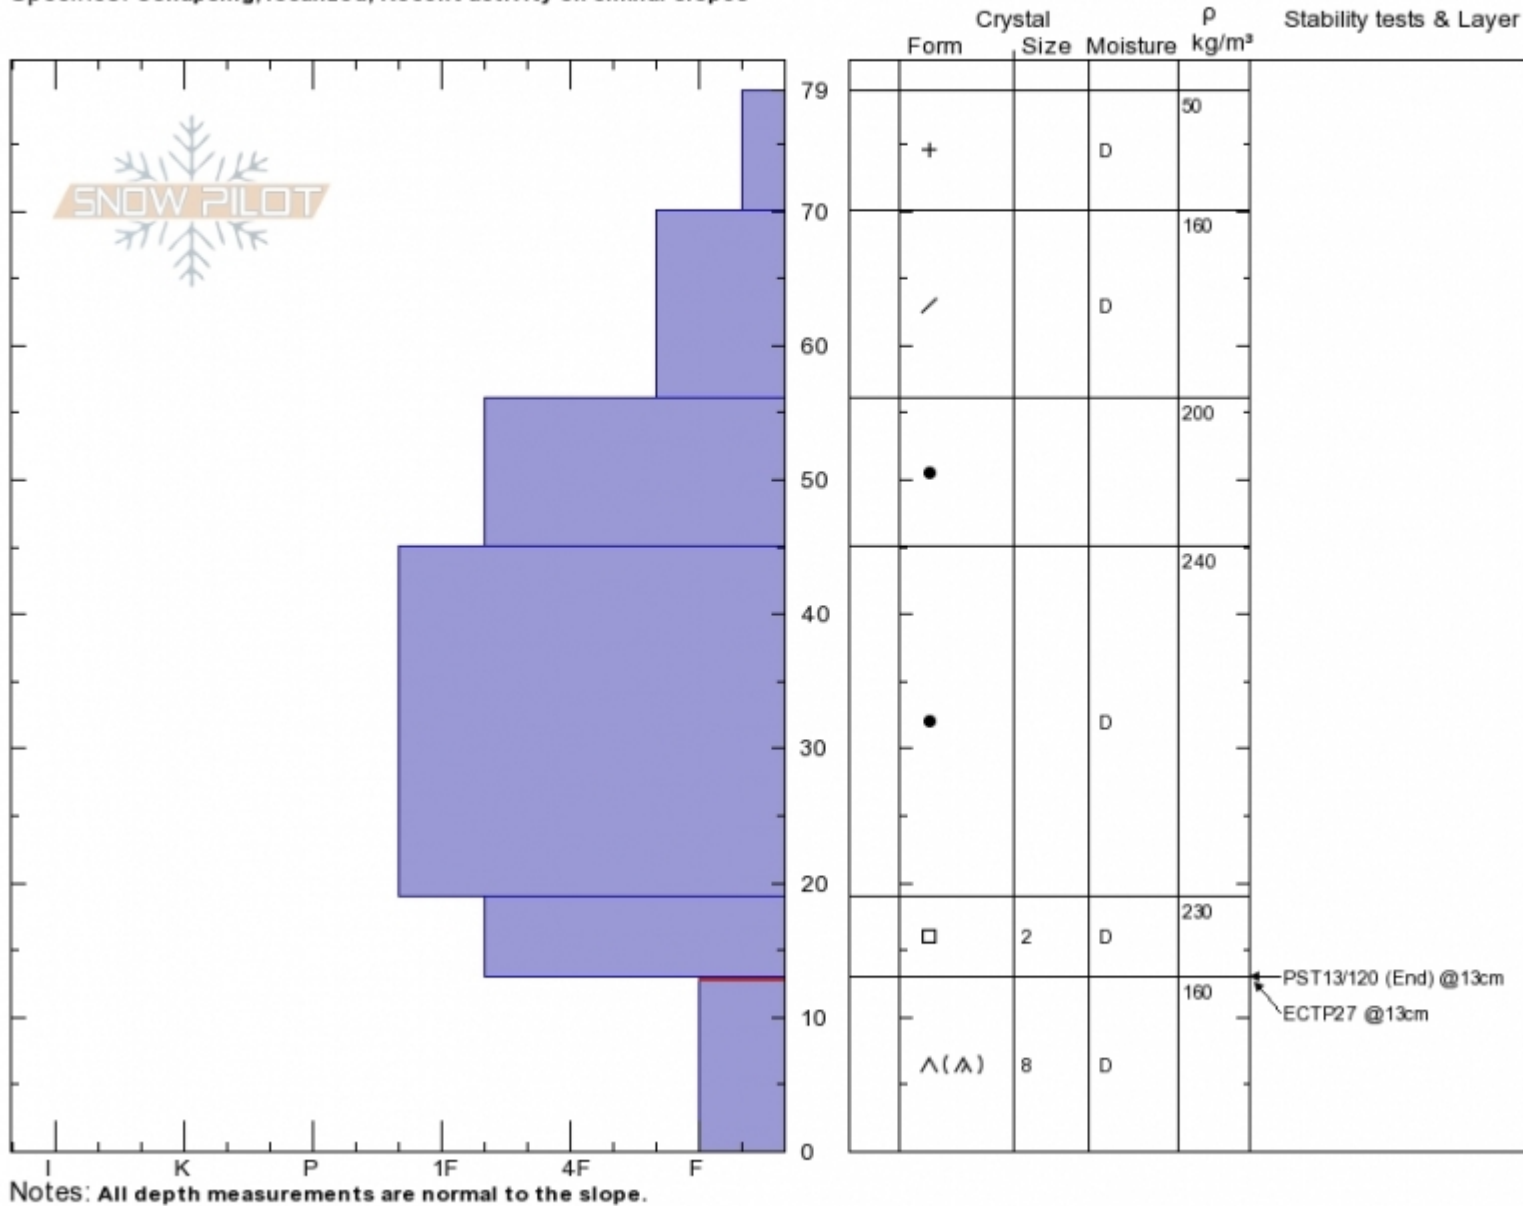

Lionhead Ski Hill  
 Henry Mtns  
 MT  
 Elevation: 2402 m  
 Aspect: 70°  
 Specifics: Collapsing, localized; Recent activity on similar slopes

Karl Birkeland  
 12/17/2019 - 12:30pm  
 Co-ord: 44.70095N, -111.29160W  
 Slope Angle: 26°  
 Wind Loading: no

Stability: **Poor**  
 Air Temperature:  
 Sky Cover: **BKN**  
 Precipitation: **NO**  
 Wind: **Calm**

HS:79 Layer Notes:  
 13-0cm: **Problematic layer**

Advisory Region  
 Lionhead Range  
 Longitude  
 -111.29W  
 Latitude  
 44.70N

Forecast link: [GNFAC Avalanche Forecast for Wed Dec 18, 2019](#)  
 Lionhead Range, 2019-12-18