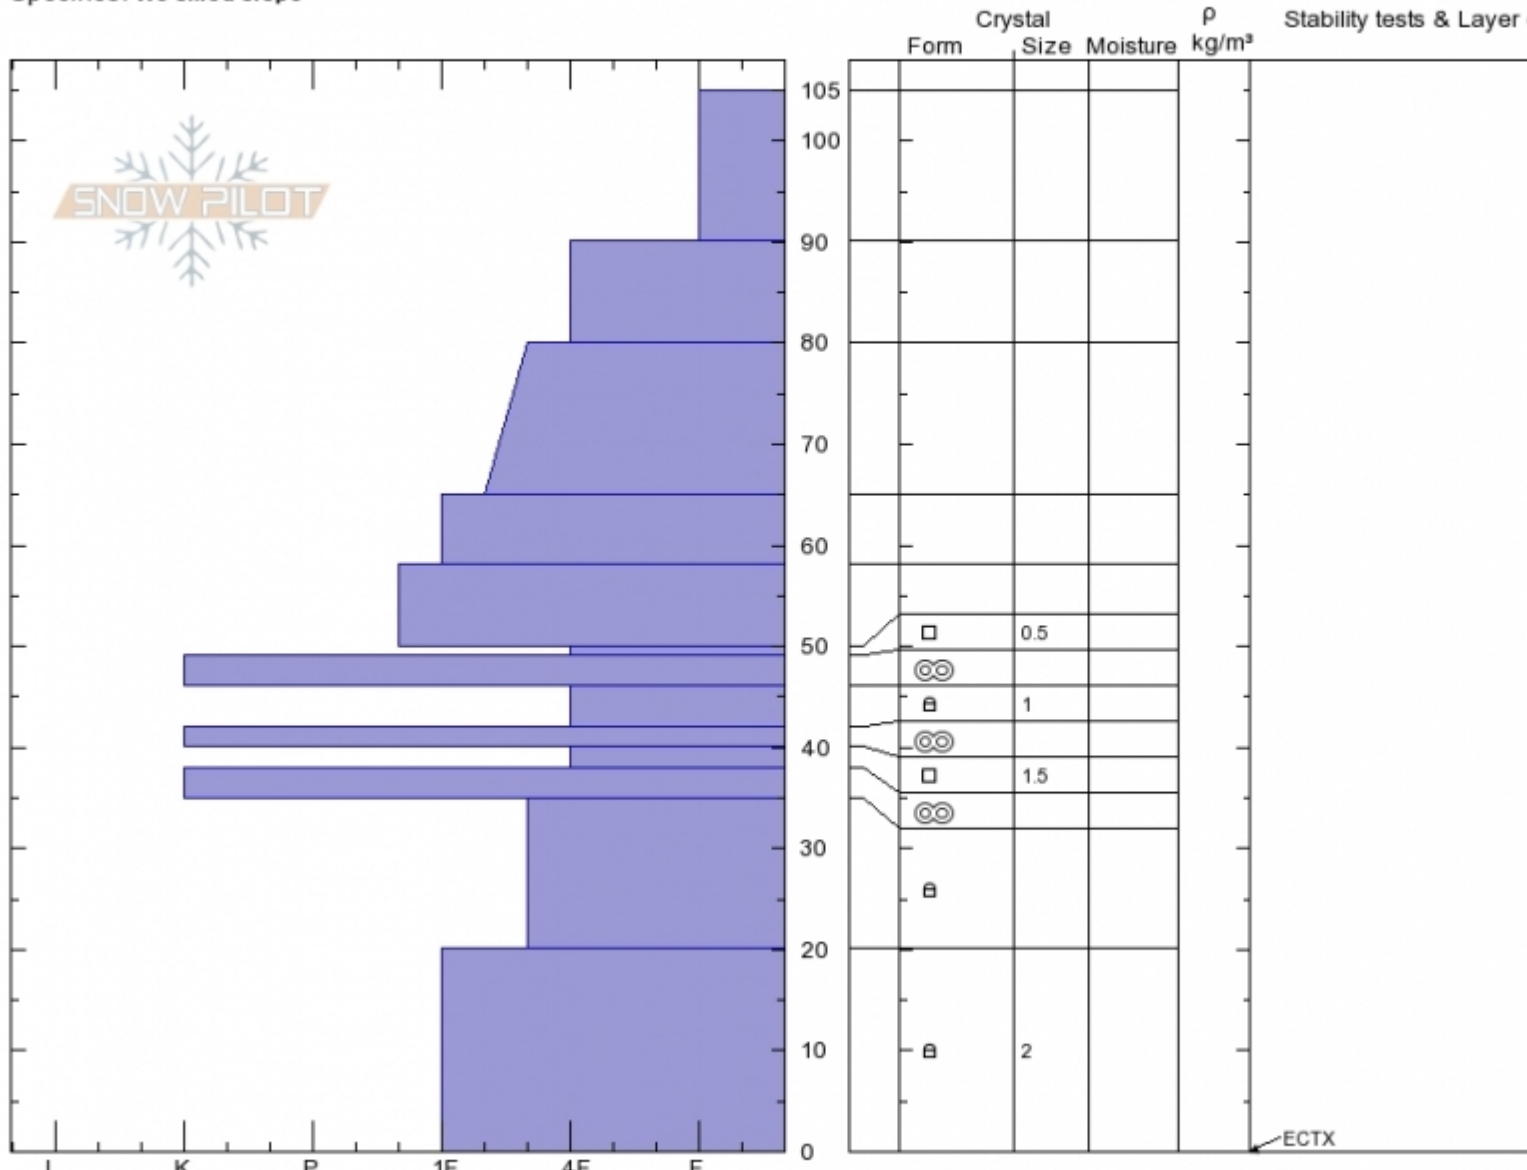

east Mt. Republic
Absaroka Range
MT
Elevation: 9378 ft
Aspect: 108°
Specifics: We skied slope

Beau Fredlund
12/17/2019 - 11:00am
Co-ord: 45.00537N, -109.94428E
Slope Angle: 29°
Wind Loading:

Stability:
Air Temperature:
Sky Cover: BKN
Precipitation: NO
Wind: SW

HS:105 Layer Notes:
50-49cm: Problematic layer

Notes: Localized wind effect, and drifts that were pencil hard and were sensitive to the weight of a skier, in areas along the NE ridge (f... winds). These areas did not appear to be widespread. One natural avalanche observed on an upper elevation east/NE aspect ne... left of the Fin. The avalanche appeared to have started from a cornice fall.

Advisory Region
Cooke City
Longitude
-109.96W
Latitude
45.00N

Avalanche Details: [The Fin Avalanche](#)
Cooke City, 2019-12-18